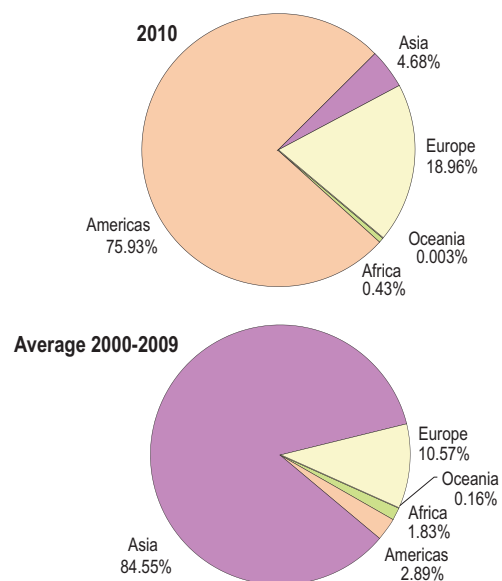

⁽³⁾ : On January 12, 2011, the Prime Minister of Haiti updated the mortality figures by 93,430 additional deaths, putting the final toll at 316,000 deaths. At this time, this figure still needs to be validated by CRED and is therefore not included in the table

Source of data: EM-DAT: The OFDA/CRED - International Disaster Database www.emdat.be Université catholique de Louvain Brussels - Belgium