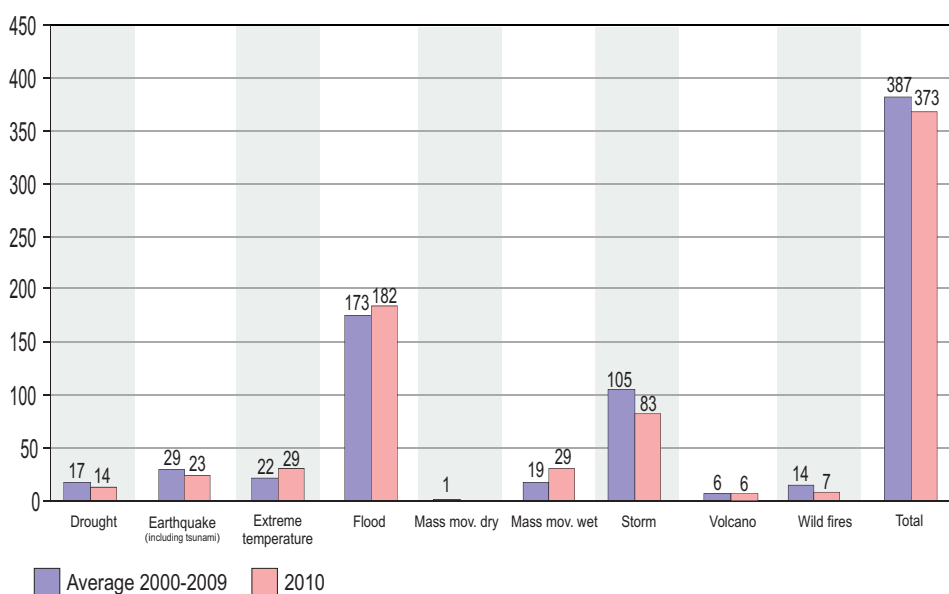

Natural disaster occurrence by disaster type

Percentage of people killed by natural disasters by region