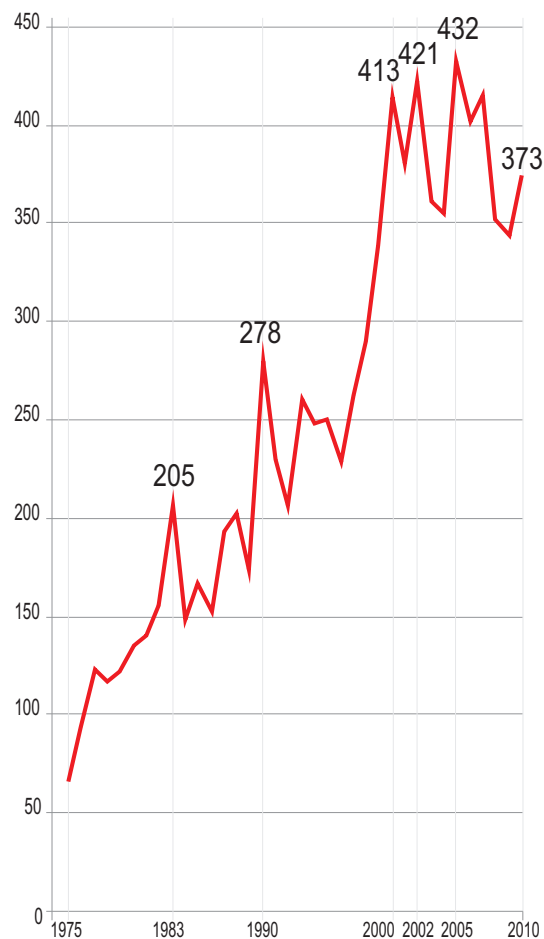

## Top 10

Natural disasters by number of deaths<sup>(2)</sup> - 2010

Earthquake, January	Haiti	222 570 <sup>(3)</sup>
Heat wave, June-August	Russia	55 736
Earthquake, April	China, P Rep	2 968
Flood, July-August	Pakistan	1 985
Landslides, August	China, P Rep	1 765
Flood, May-August	China, P Rep	1 691
Earthquake, February	Chile	562
Earthquake, October	Indonesia	530
Cold wave, July-December	Peru	409
Landslides, February-March	Uganda	388

(2): Includes the reported missing persons

Number of reported natural disasters by country - 2010

China, P Rep	22
India	16
Philippines	14
United States	12
Indonesia	11
Australia	8
Mexico	8
Russia	8
Pakistan	7
Viet Nam	7

Total killed and affected people by natural disasters per 100,000 inhabitants - 2010

Haiti	40 098 <sup>(3)</sup>
Chile	15 747
Somalia	15 506
Thailand	14 855
Zimbabwe	13 422
Cook Island	11 010
China, P Rep	10 902
Pakistan	10 691
Mauritania	9 383
Benin	9 301

Time trend of reported natural disasters, 1975-2010<sup>(4)</sup>

(4): Natural Disasters = Country-level disasters

Annual reported economic damages from natural disasters: 1980-2010

(3): On January 12, 2011, the Prime Minister of Haiti updated the mortality figures by 93,430 additional deaths, putting the final toll at 316,000 deaths. At this time, this figure still needs to be validated by CRED and is therefore not included in the table