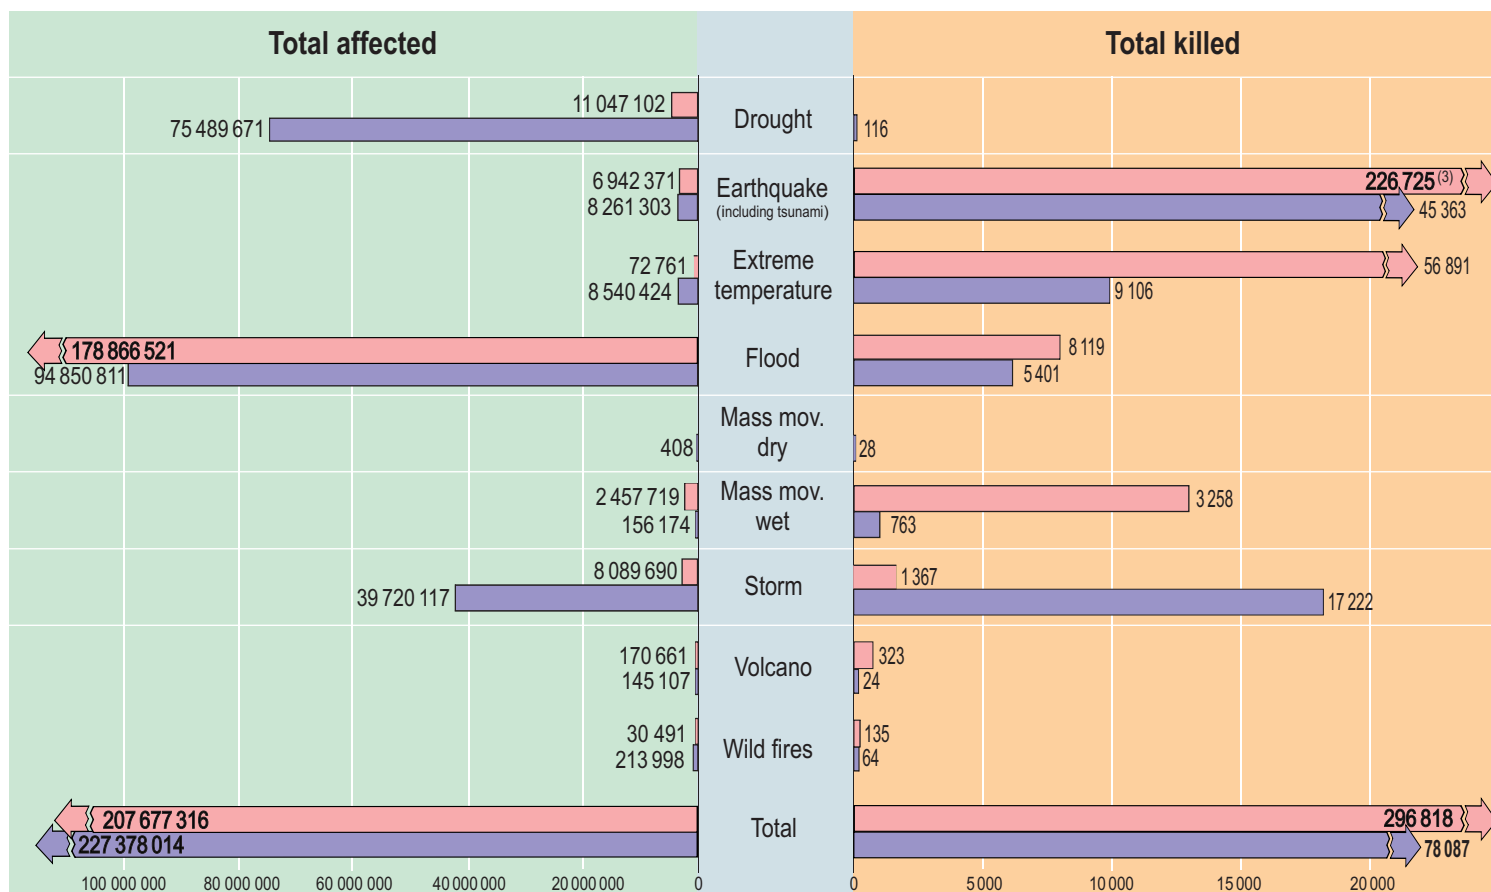

Comparing present to past

Human impact by disaster types

Average 2000-2009 2010