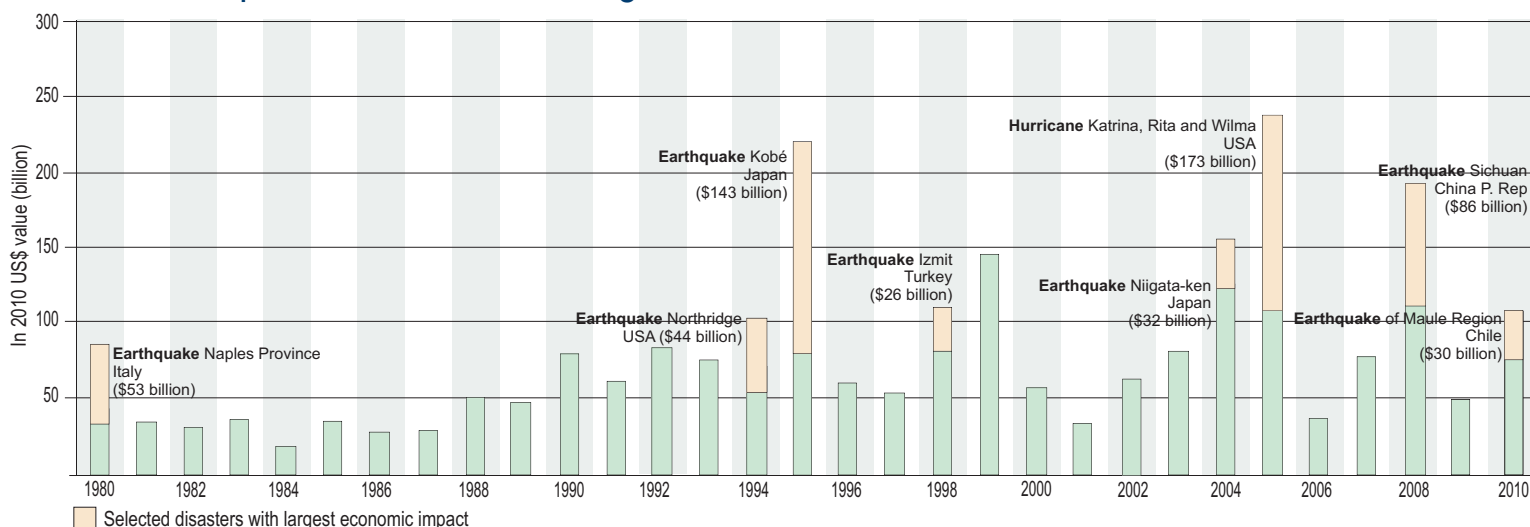

## Top 10

Natural disasters by number of deaths<sup>(2)</sup> - 2010

Earthquake, January	Haiti	222 570 <sup>(3)</sup>
Heat wave, June-August	Russia	55 736
Earthquake, April	China, P Rep	2 968
Flood, July-August	Pakistan	1 985
Landslides, August	China, P Rep	1 765
Flood, May-August	China, P Rep	1 691
Earthquake, February	Chile	562
Earthquake, October	Indonesia	530
Cold wave, July-December	Peru	409
Landslides, February-March	Uganda	388

(2): Includes the reported missing persons

Number of reported natural disasters by country - 2010

China, P Rep	22
India	16
Philippines	14
United States	12
Indonesia	11
Australia	8
Mexico	8
Russia	8
Pakistan	7
Viet Nam	7

Total killed and affected people by natural disasters per 100,000 inhabitants - 2010

Haiti	40 098 <sup>(3)</sup>
Chile	15 747
Somalia	15 506
Thailand	14 855
Zimbabwe	13 422
Cook Island	11 010
China, P Rep	10 902
Pakistan	10 691
Mauritania	9 383
Benin	9 301

Time trend of reported natural disasters, 1975-2010<sup>(4)</sup>

(4): Natural Disasters = Country-level disasters

Annual reported economic damages from natural disasters: 1980-2010

(3): On January 12, 2011, the Prime Minister of Haiti updated the mortality figures by 93,430 additional deaths, putting the final toll at 316,000 deaths. At this time, this figure still needs to be validated by CRED and is therefore not included in the table