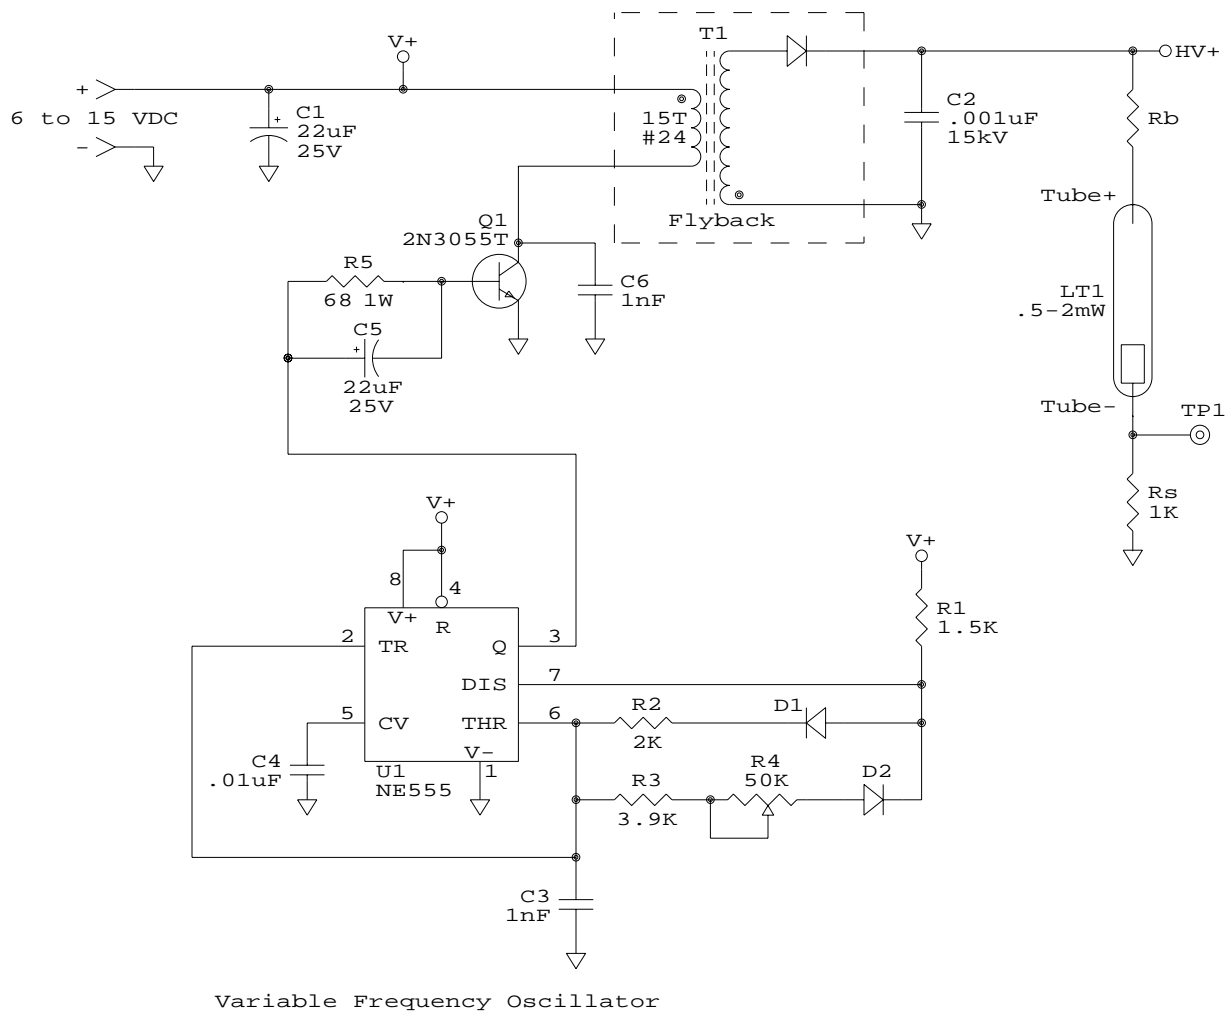

Sam's Inverter HeNe Laser PSU 4 (SG-HI4)

Samuel M. Goldwasser		
sam@repairfaq.org		
Title		
Sam's Inverter HeNe Laser PSU 4 (SG-HI4)		
Size	Document Number	REV
A	SG-HI4-SCH	1.1
Date:	February 8, 2005	Sheet 1 of 1