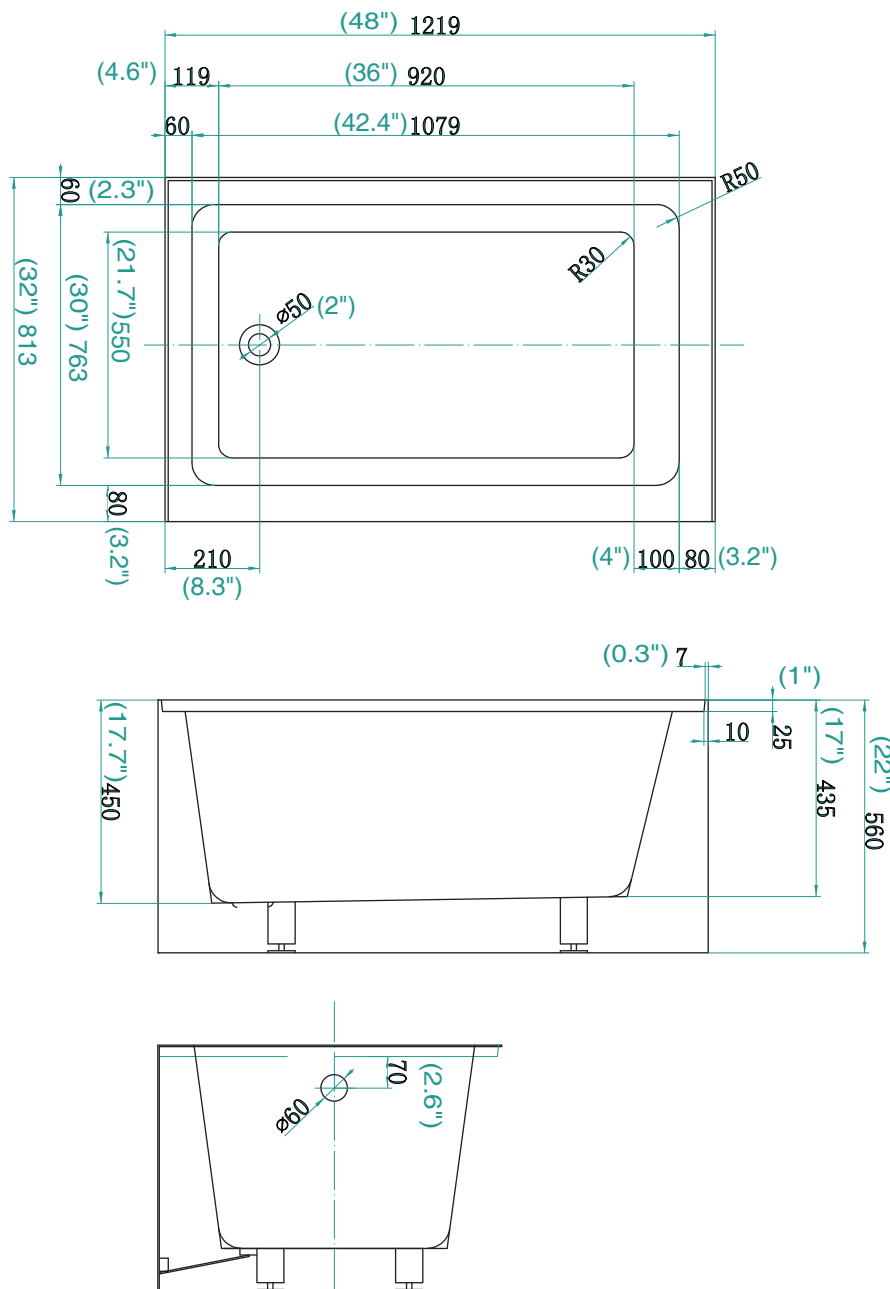

## DIMENSIONS/TECHNICAL DATA

### Features

- Available in left and right-hand installation options.
- 4 different sizes in both left & right-hand installation.
- High-gloss acrylic with fiberglass reinforcement.
- Integral apron with clean, traditional styling
- Sloped lumbar support for more comfortable bathing experience.
- For recessed installation
- Pre-leveled tub bottom for easier installation
- Fixed tile flange prevents water from seeping behind the wall.
- Convenient step-in height.
- Storage ledge for accessibility.

### Material

Acrylic bathtub enforced by fiberglass.

- 2-3mm acrylic layer, 40%.
- 2-3mm fiberglass with resin and stone powder enforcement layer, 50%.
- OSB enhancement layer, bottom side only, 10%.
- cast iron adjustable feet.

**ATTENTION!** Dimensions may vary by up to 3/8". It is highly recommended to pull all dimensions of actual model for installation and measuring purposes.