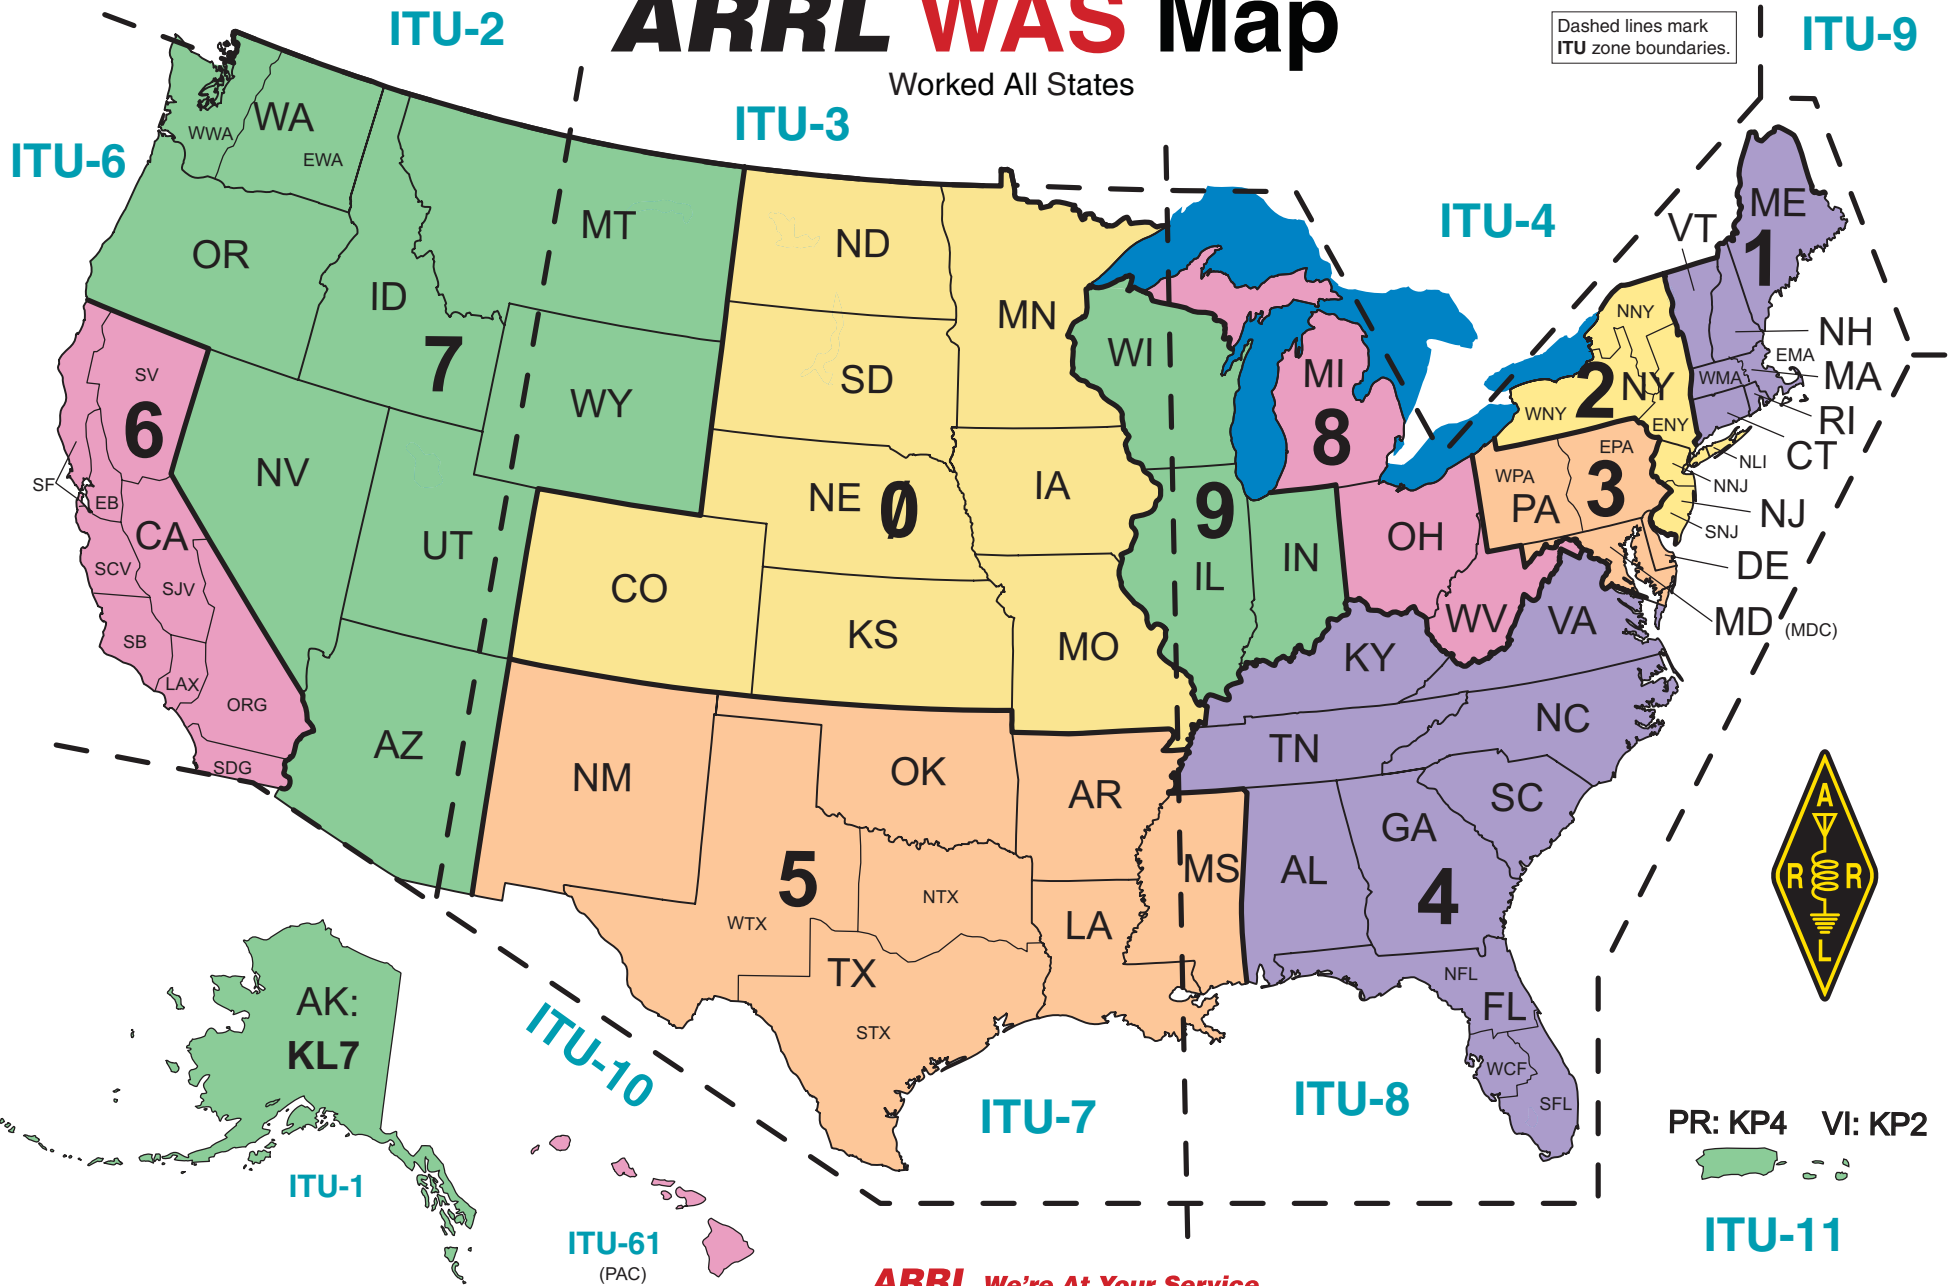

# ARRL WAS Map

Worked All States

Dashed lines mark ITU zone boundaries.

**ARRL** The national association for AMATEUR RADIO

Copyright © 2005 by the American Radio Relay League, Inc All Rights Reserved. rev 11-09

ITU-61 (PAC)  
HI and Pacific: KH6