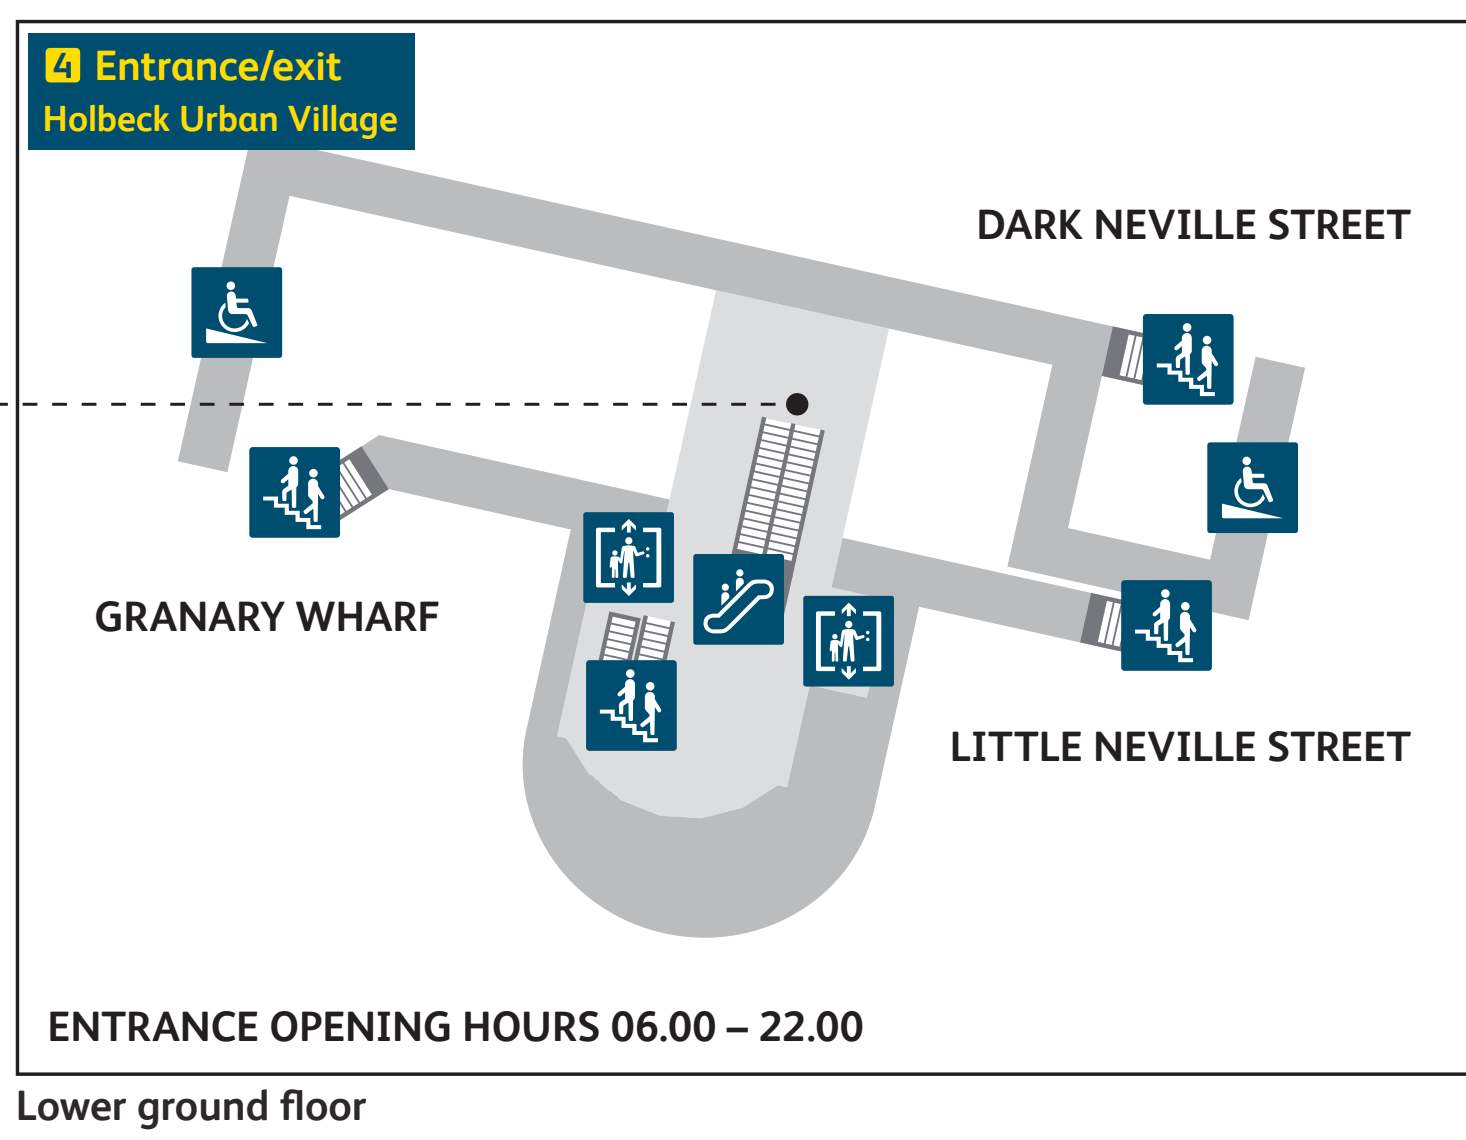

Leeds City Station map

Services and facilities

- Accessible toilets
- Baby change
- Bike park
- British Transport Police
- Buses
- Car hire
- Cash point
- Electric Car Charging Point
- Escalators
- Information
- Left luggage / Concierge
- Lift

- Meeting point
- Parking
- Photobooth
- Platform numbers
- Ramp
- Stairs
- Station reception
- Taxis
- Telephones
- Tickets
- Toilets
- Waiting room

Shopping

- Boots
- M&S Simply Food
- Pop-up Retail
- Sainsburys
- The Bookshop by WHSmith
- WHSmith
- William Hill

Food and drink

- Bagel Factory
- Caffè Nero
- Coffee Room
- JD Wetherspoons (pub)
- KFC
- Leon
- McDonald's
- Panopolis
- Pret a Manger
- Starbucks
- The Beer House
- The Pasty Shop
- Upper Crust

Coming Soon