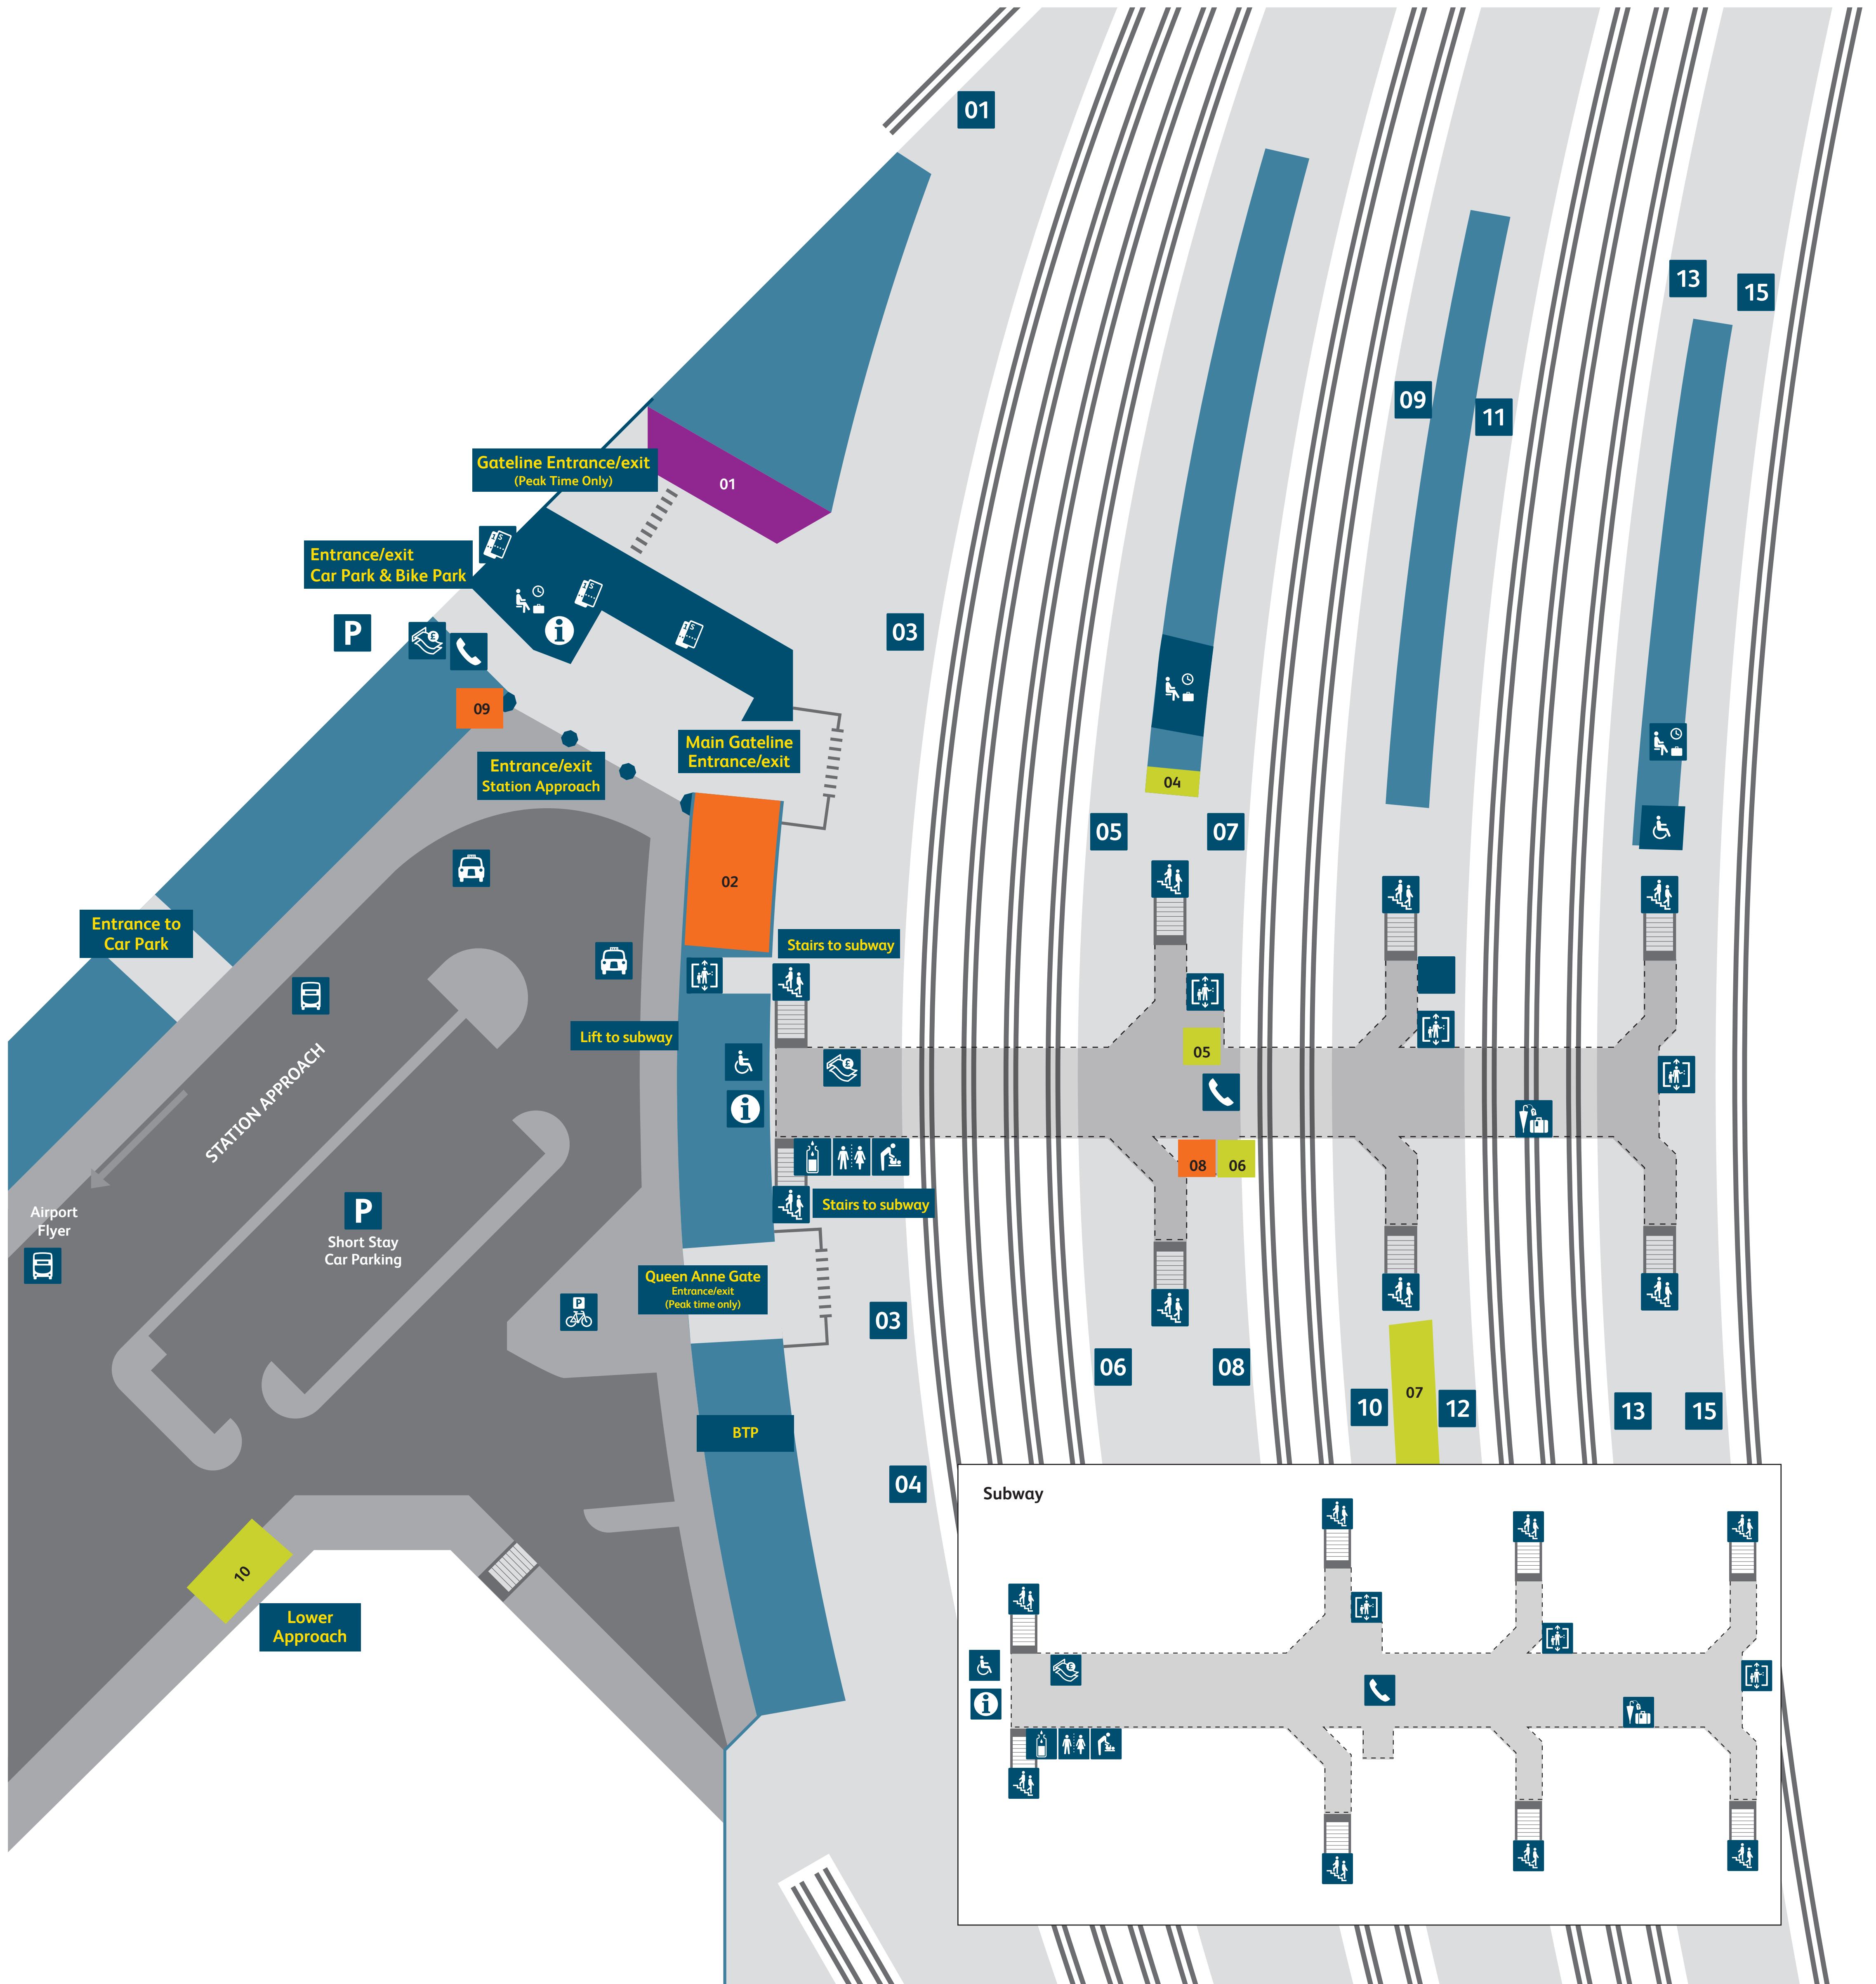

Bristol Temple Meads

Station map

Services and facilities

- Accessible toilets
- Baby Change Facilities
- Bike parking
- Buses
- Cash point
- Information
- Lift
- Lost property
- Parking
- Platform numbers
- Stairs
- Taxis
- Telephones
- Tickets
- Toilets
- Waiting room
- Water fountain

Shopping

- Lily Violet May Florist
- M&S / WHSmith / Costa
- WHSmith

Food and drink

- Hart's Bakery (Lower Approach)
- Café Local
- West Cornwall Pasty
- Starbucks

Coming Soon

- Coming Soon

If you need help please speak to one of our staff or call our helpline on