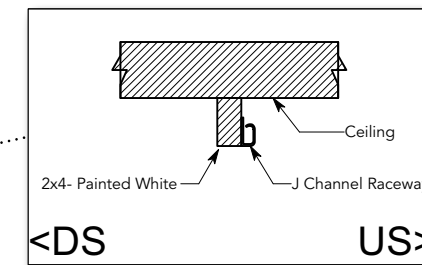

Cable Management Section Detail

HOOKUP		
CHANNEL	DIMMER	PURPOSE
1	29	DSR Frt
2	31	DSC Frt
3	30	DSL Frt
4	32	MSR Frt
5	25	MSL Frt
6	9	USR Frt
7	11	USL Frt
8	22	MSL Bax
9	15	MSL Bax
10	17	USL Bax
11	19	USL Bax
12	10	DS Hi Side
13	27	US Hi Side
14	26	US Hi Side
17	23	HS/ - S4 Jr
18	4	HS/ - Wash
19	6	HS/ - S4 36
20	28	HS/ - S4 36
21	12	HS/ - Wash
22	20	HS/ - S4 Jr
31	8	House LX

Inventory

Furniture:

- 7 movable walls on wheels, each 4' w x 8' h x 1' d
- 2 V-flat panels, white
- 8 3' w x 6' l riser platforms for chair arrangement, white
- 5 Foldable 6 ft tables
- 1 42" round table white
- 1 42" foldable black square table
- 2 4' l white table on wheels
- 1 4' l white table
- 60 chairs and stools (all white) : 30 Bellini chairs, 24 IKEA Vilmar chairs, 14 baby IKEA Franklyn stools , 14 tall IKEA Franklyn stools