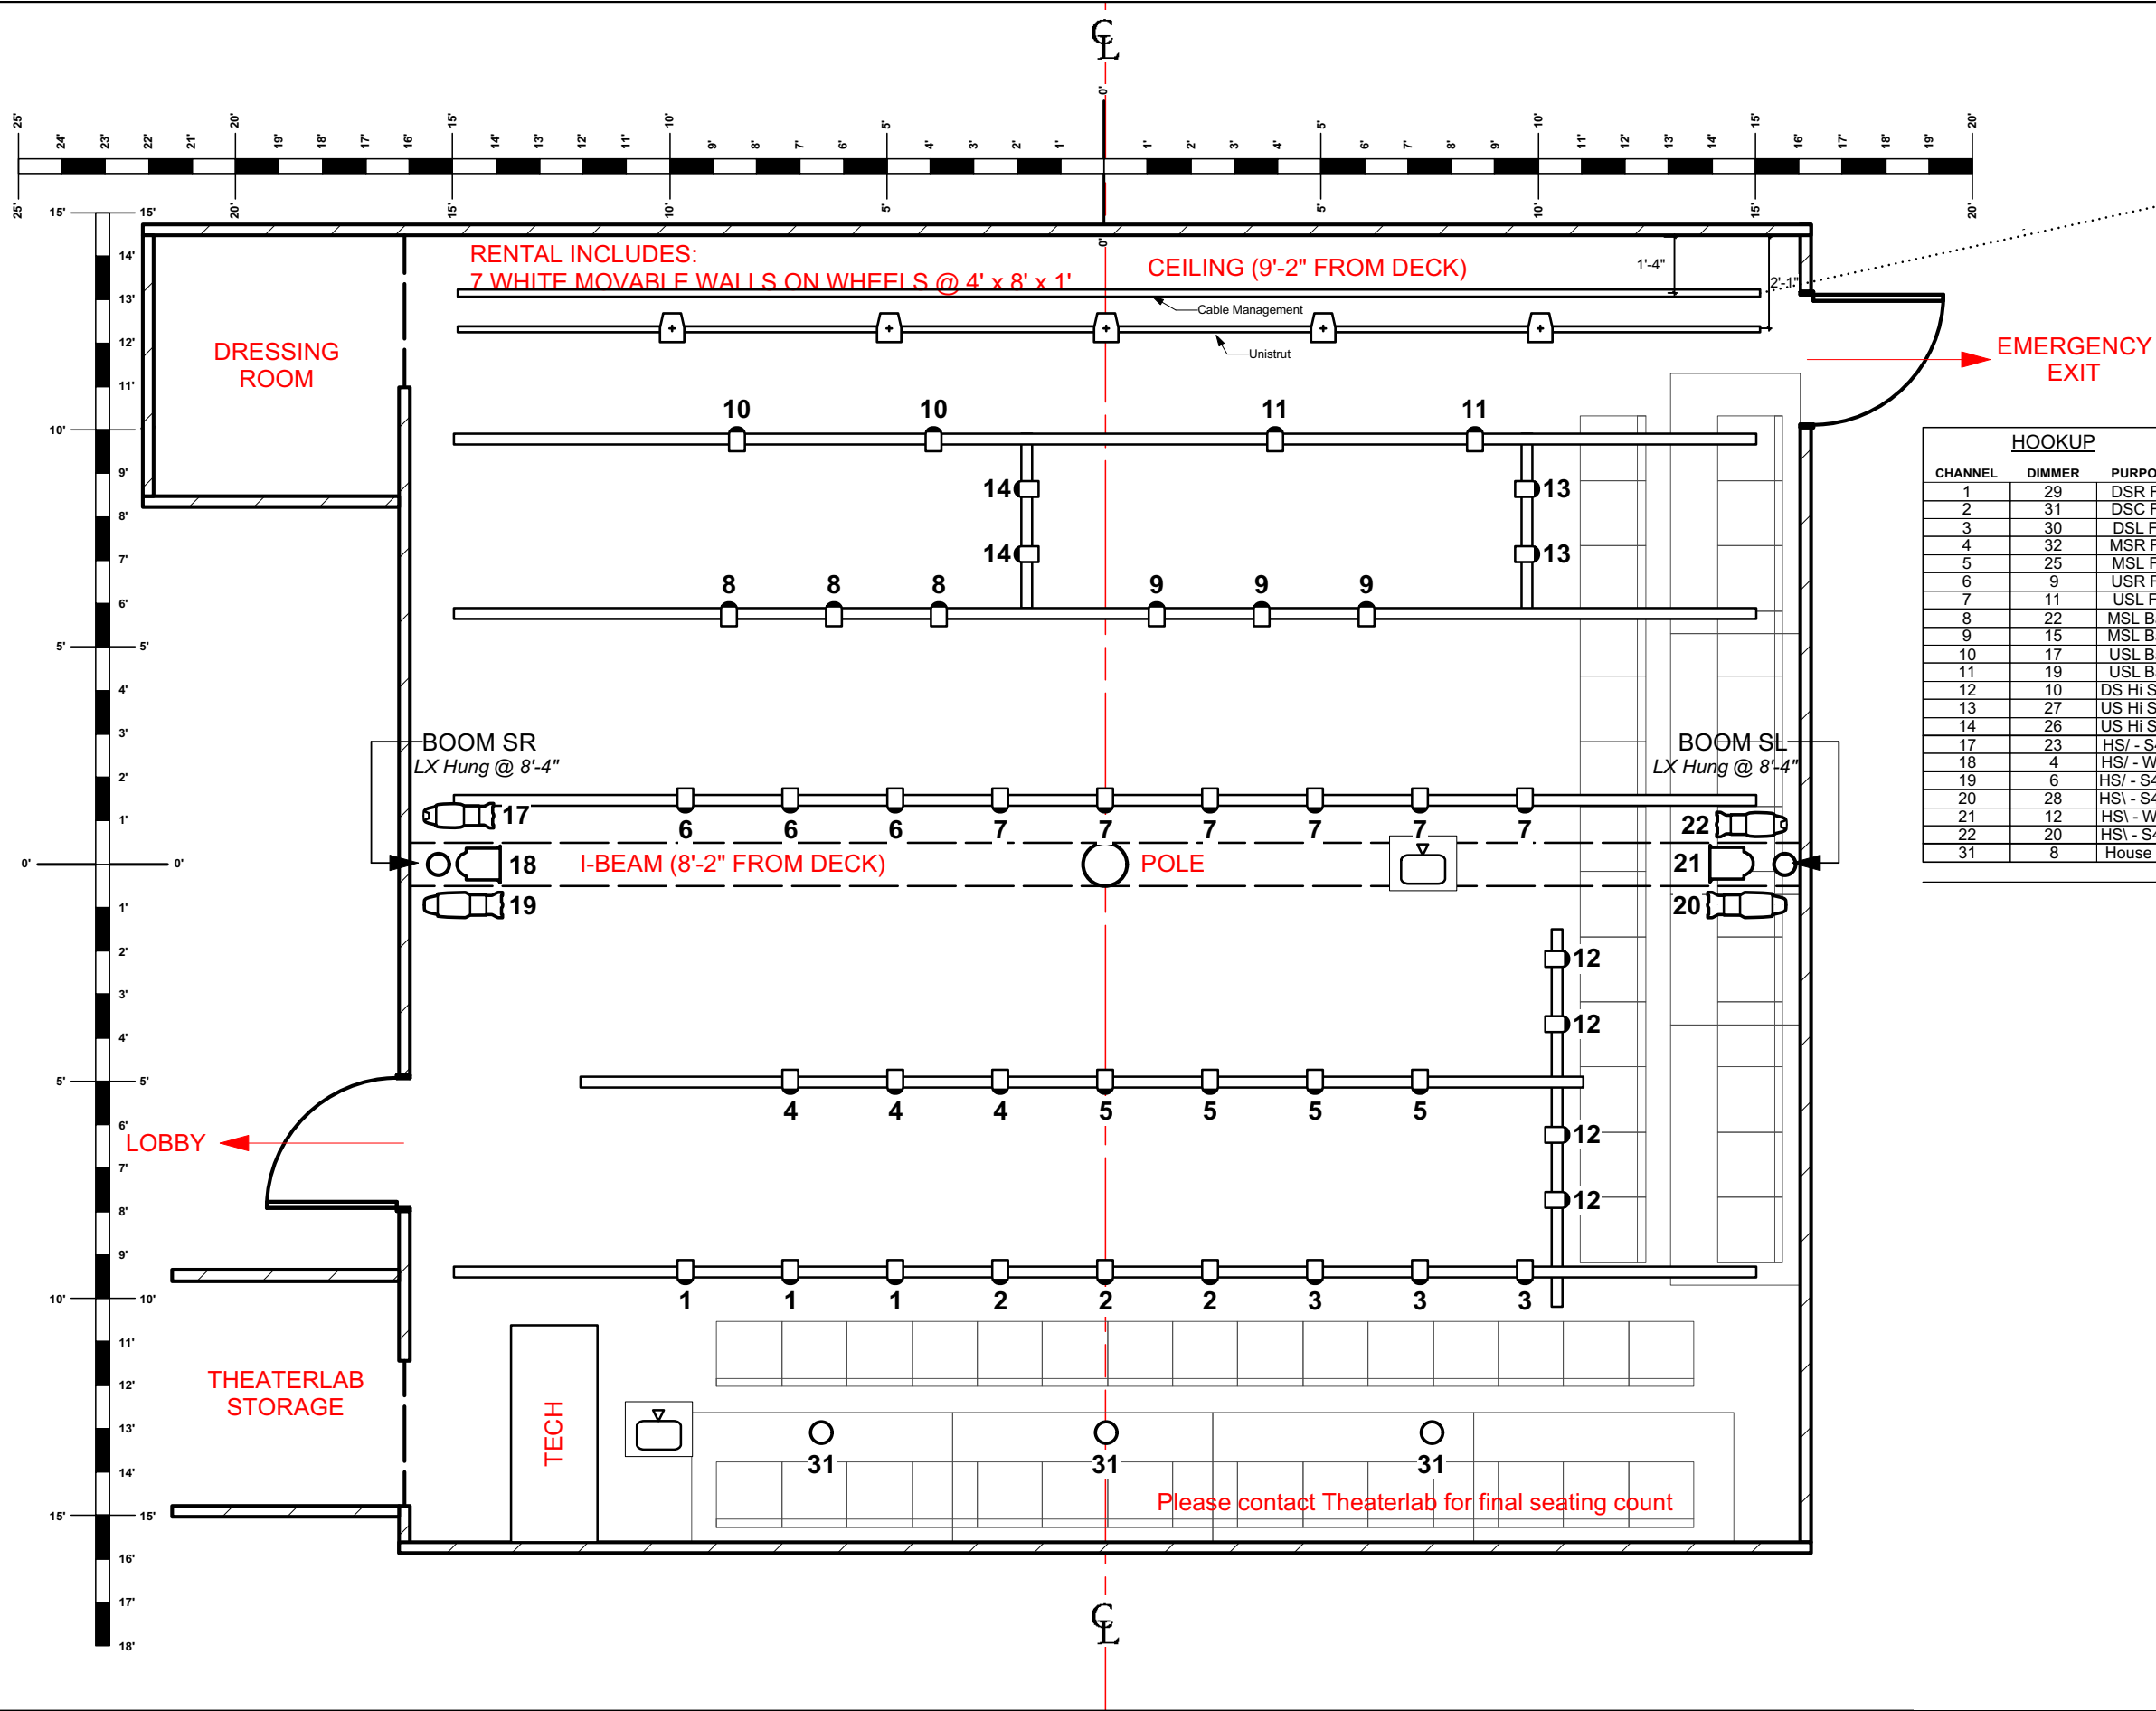

Cable Management Section Detail

HOOKUP		
CHANNEL	DIMMER	PURPOSE
1	29	DSR Frt
2	31	DSC Frt
3	30	DSL Frt
4	32	MSR Frt
5	25	MSL Frt
6	9	USR Frt
7	11	USL Frt
8	22	MSL Bax
9	15	MSL Bax
10	17	USL Bax
11	19	USL Bax
12	10	DS Hi Side
13	27	US Hi Side
14	26	US Hi Side
17	23	HS/ - S4 Jr
18	4	HS/ - Wash
19	6	HS/ - S4 36
20	28	HS/ - S4 36
21	12	HS/ - Wash
22	20	HS/ - S4 Jr
31	8	House LX

Inventory

Furniture:

- 7 movable walls on wheels, each 4' w x 8' h x 1' d
- 2 V-flat panels, white
- 8 3' w x 6' l riser platforms for chair arrangement, white
- 5 Foldable 6 ft tables
- 1 42" round table white
- 1 42" foldable black square table
- 2 4' l white table on wheels
- 1 4' l white table
- 60 chairs and stools (all white) : 30 Bellini chairs, 24 IKEA Vilmar chairs, 14 baby IKEA Franklyn stools , 14 tall IKEA Franklyn stools

Lighting Equipment

- 2 Floor booms on stands, 4' h
- 2 Floor booms on stands, 5' h
- 3 Source 4 50's
- 1 Source 4 36's
- 4 Fresnels
- 42 Par 64 (small birdies with SATCO LED bulbs)
- 6 Hanging incandescent bulbs (house lights)
- 1 ETC Expression light board