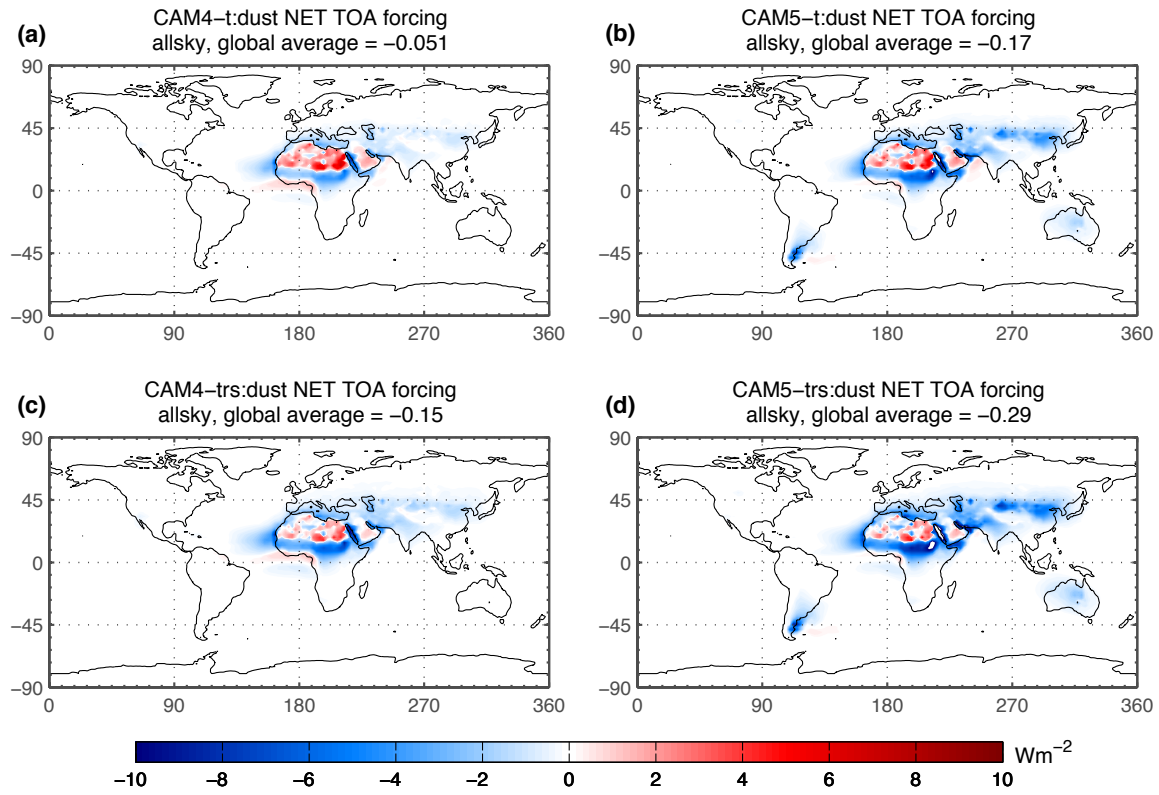

Supplement

Figure S1. Spatial distribution of annual all-sky radiative forcing (SW+LW) at the top of atmosphere for CAM4 with tuned dust and with tuned dust + release size (a,c) and for CAM5 with tuned dust and tuned dust+release size (b,d).

Figure S2. Spatial distribution of annual all-sky radiative forcing (SW+LW) at the top of atmosphere for CAM4 with tuned dust and with mineralogy + hematite in soil clay only (a,c) and for CAM5 with tuned dust and mineralogy + hematite in soil clay only (b,d).