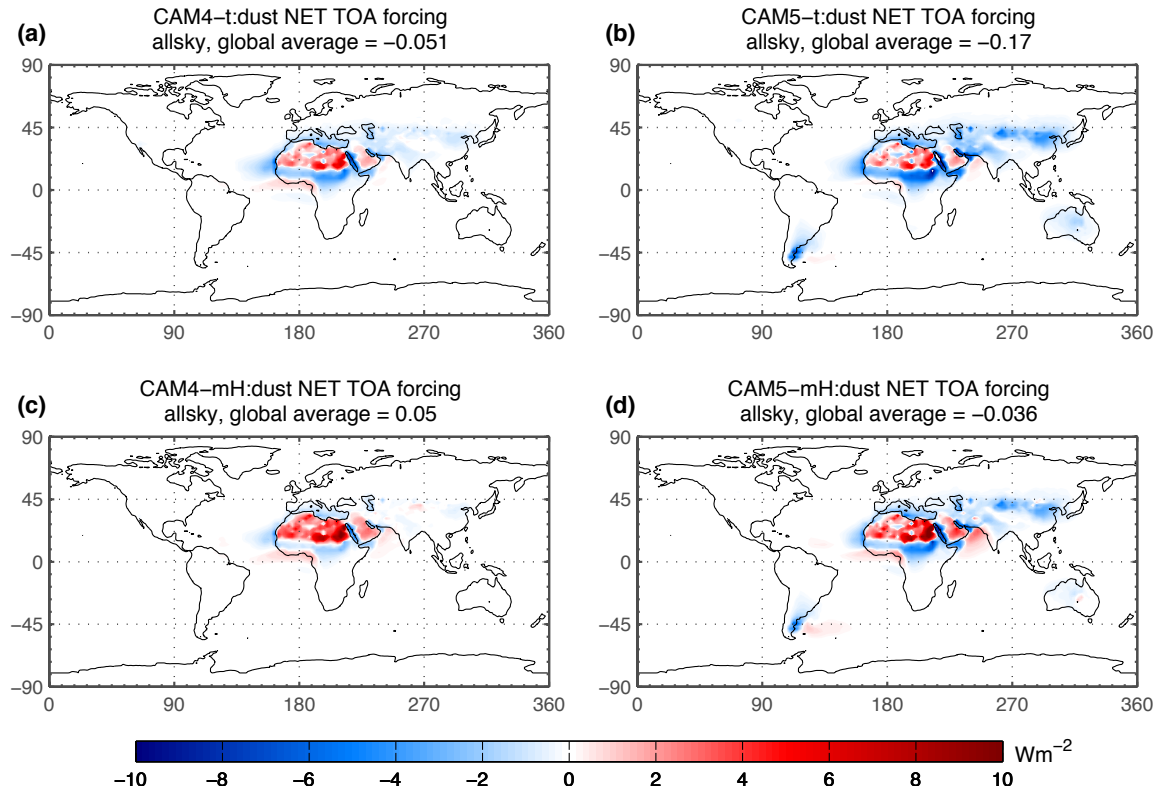

Supplement

Figure S1. Spatial distribution of annual all-sky radiative forcing (SW+LW) at the top of atmosphere for CAM4 with tuned dust and with tuned dust + release size (a,c) and for CAM5 with tuned dust and tuned dust+release size (b,d).

Figure S2. Spatial distribution of annual all-sky radiative forcing (SW+LW) at the top of atmosphere for CAM4 with tuned dust and with mineralogy + hematite in soil clay only (a,c) and for CAM5 with tuned dust and mineralogy + hematite in soil clay only (b,d).