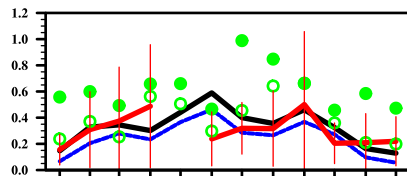

Xinglong (40°N, 117°E)