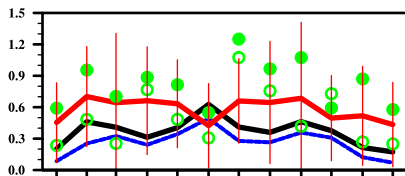

Beijing (39°N, 116°E)

SACOL (35°N, 104°E)

NCU_Taiwan (24°N, 121°E)

Gwangju_GIST (35°N, 126°E)

Month

XiangHe (39°N, 116°E)

Taihu (31°N, 120°E)

EPA-NCU (24°N, 121°E)