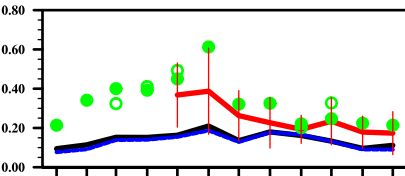

Osaka (34°N, 135°E)

Month