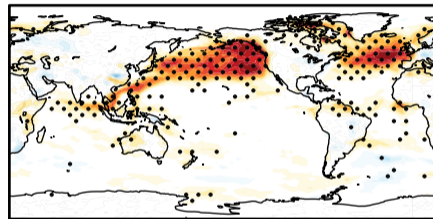

DMSRef

ShipLow – ShipZero

ShipRef – ShipZero

ShipHigh – ShipZero

Cloud drop

(a) 0.037 ± 0.011 (91%)

(b) 0.305 ± 0.009 (99%)

(c) 0.406 ± 0.013 (99%)