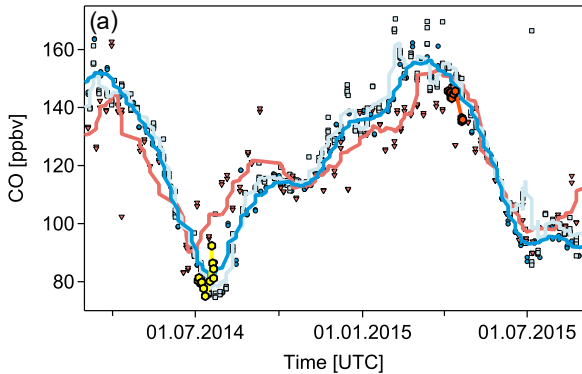

● Alert, 82.5° N  
□ Barrow, 71.3° N  
▼ Mace Head, 53.3° N

— Running mean  
● CO NETCARE 2014  
● CO NETCARE 2015

● Alert, 82.5° N  
□ Barrow, 71.3° N  
▼ Mace Head, 53.3° N

— Running mean  
● CO<sub>2</sub> NETCARE 2014  
● CO<sub>2</sub> NETCARE 2015