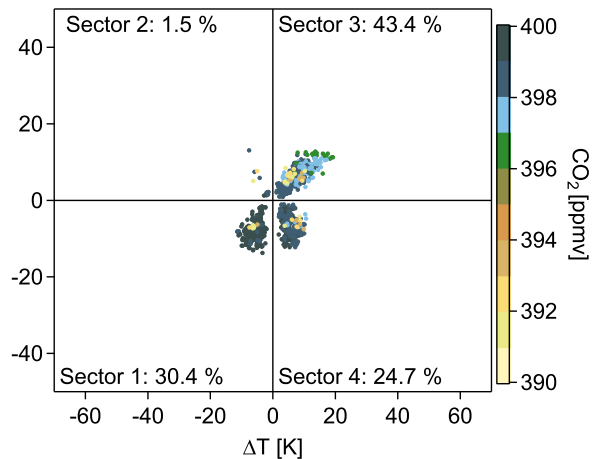

(a) July 2014, all bgd data

(b) July 2014, aged polar dome

(c) July 2014, mixing region

(d) July 2014, outside polar dome