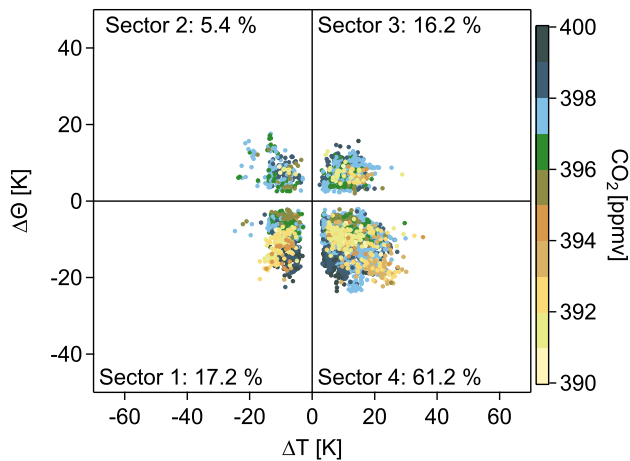

(a) July 2014, all bgd data

(b) July 2014, aged polar dome

(c) July 2014, mixing region

(d) July 2014, outside polar dome