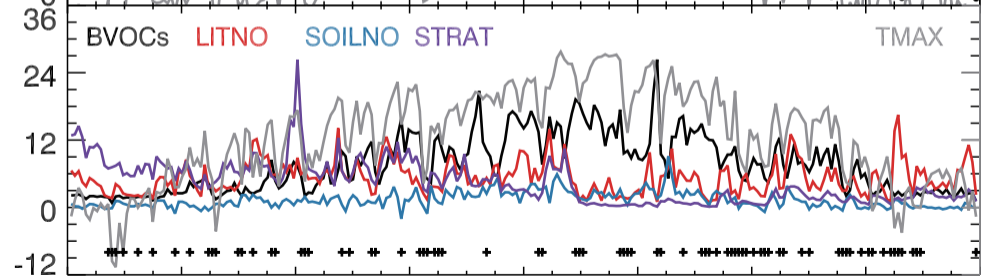

Xi'an

Ozone [ppbv]

Temperature [°C]

MAR APR MAY JUN JUL AUG SEP OCT NOV