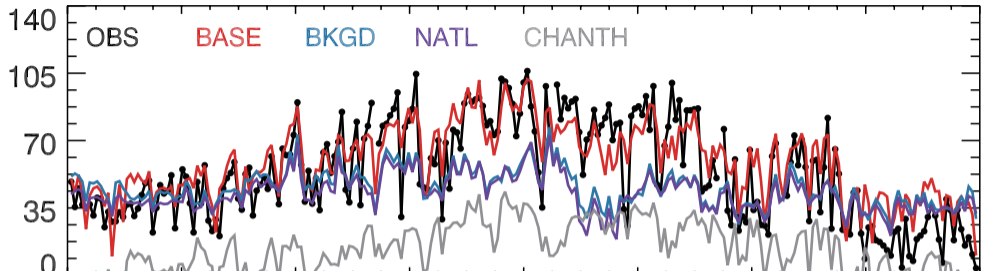

Xi'an

Ozone [ppbv]

Temperature [°C]

MAR APR MAY JUN JUL AUG SEP OCT NOV