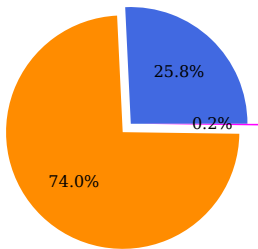

Delhi

(a)

Early morning mean (7-9 h LT)

Leicester

(b)

(c)

Daytime mean (6-16 h LT)

(d)