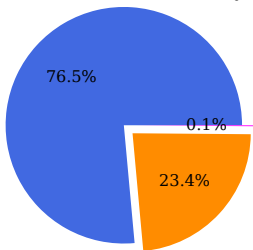

Delhi

(a)

Early morning mean (7-9 h LT)

Leicester

(b)

(c)

Daytime mean (6-16 h LT)

(d)