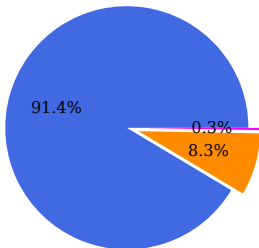

Delhi

(a)

Early morning mean (7-9 h LT)

Leicester

(b)

(c)

Daytime mean (6-16 h LT)

(d)