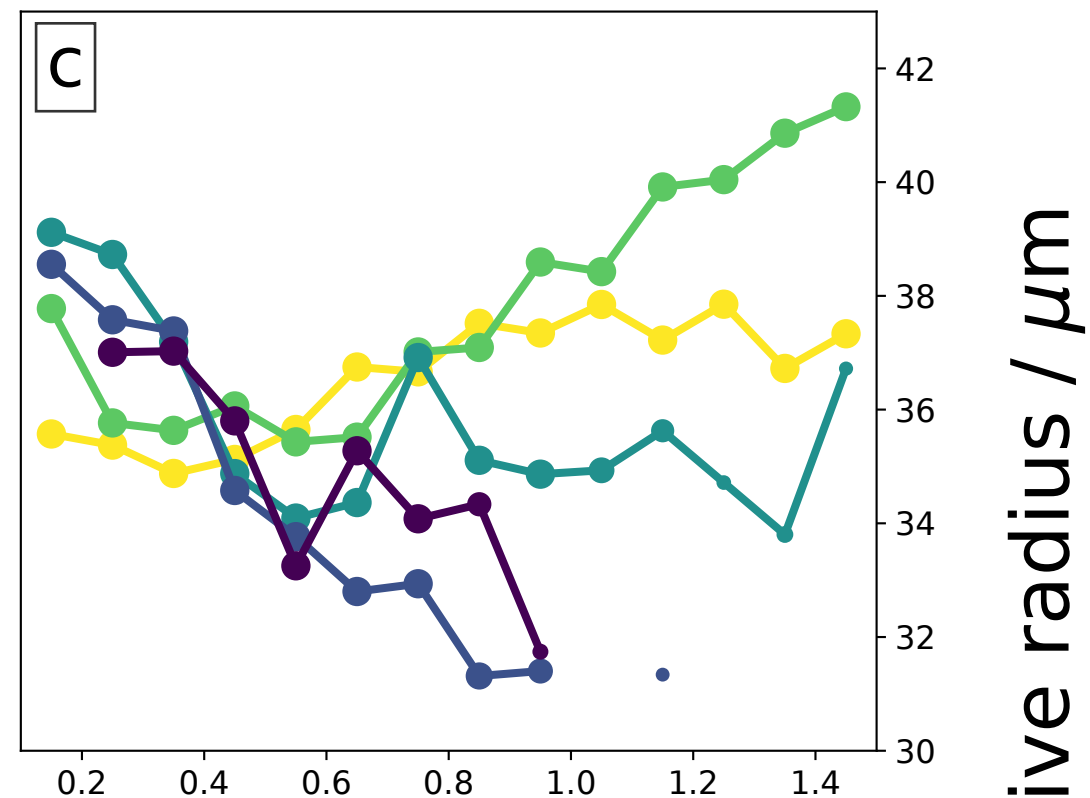

% frequency of binned IWP

IWP bins
/ g m^{-2}

TERRA (AM)

AQUA (PM)