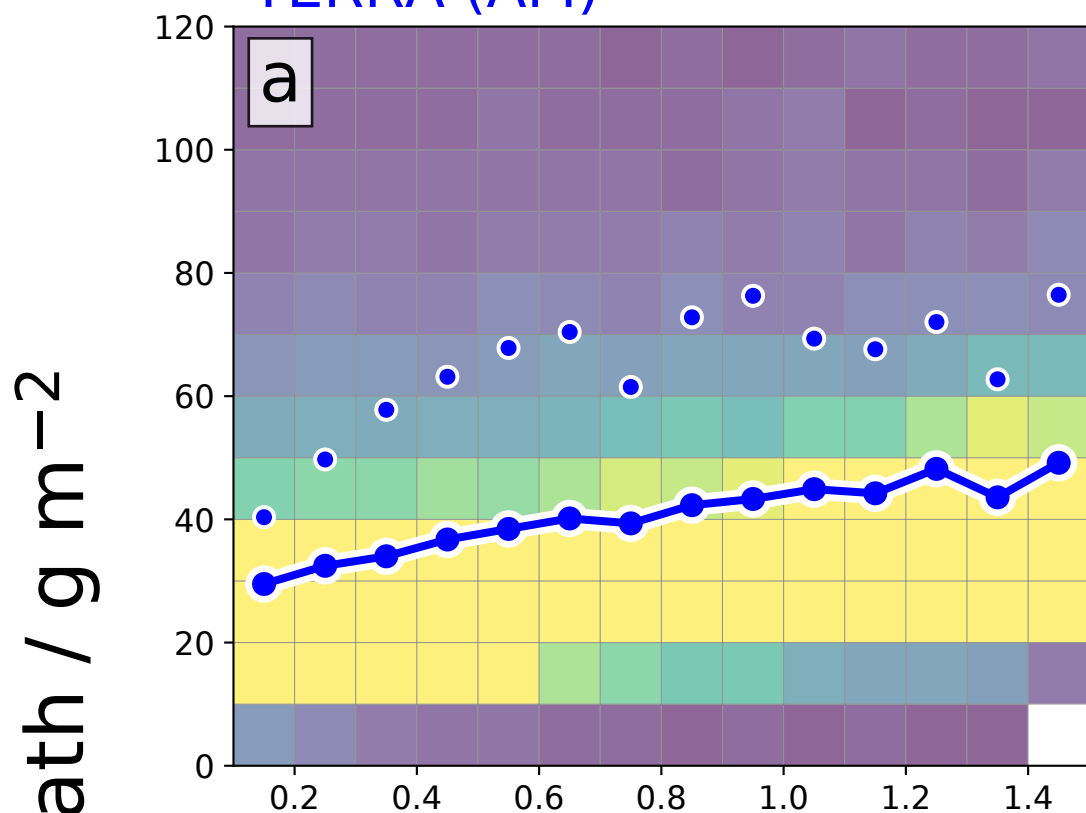

% frequency of binned IWP

IWP bins
/ g m^{-2}

TERRA (AM)

AQUA (PM)