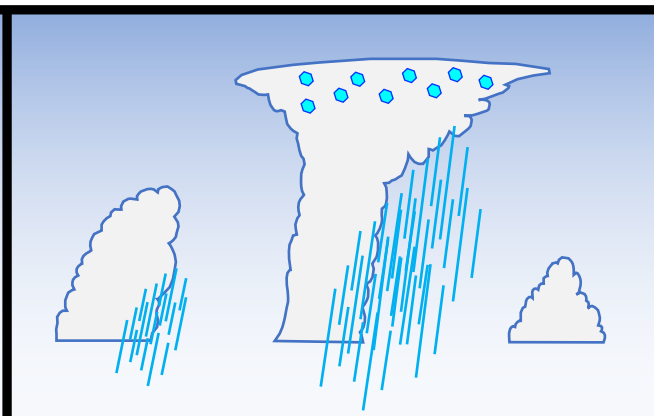

Smoke optical depth

Morning

Afternoon

Low

Moderate

High