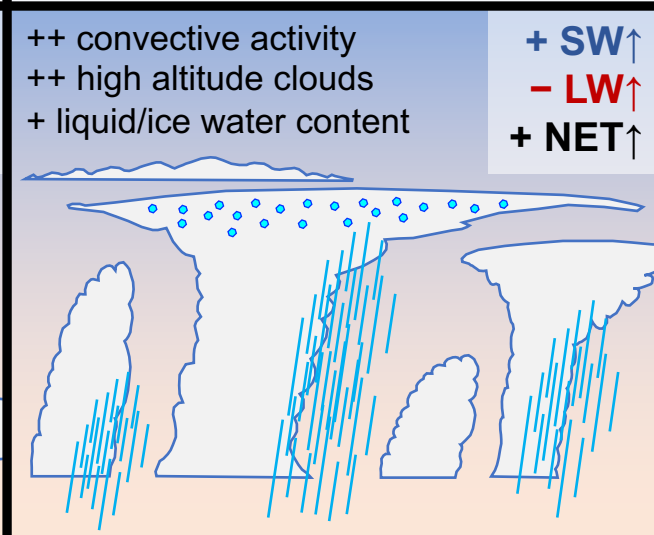

Smoke optical depth

Morning

Afternoon

Low

Moderate

High