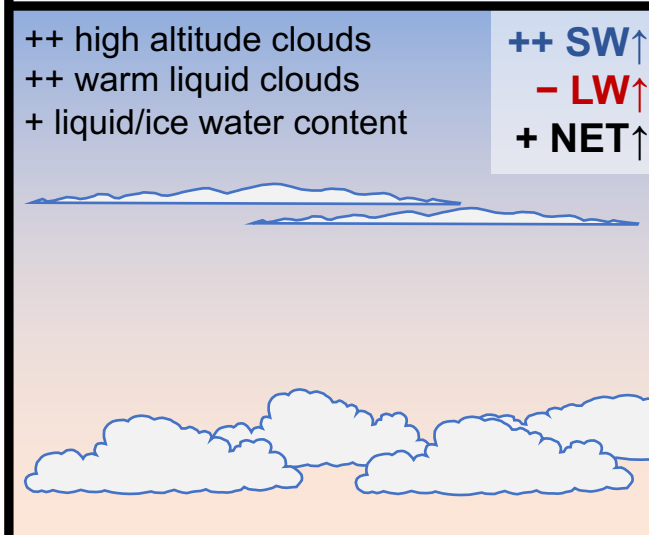

Smoke optical depth

Morning

Afternoon

Low

Moderate

High