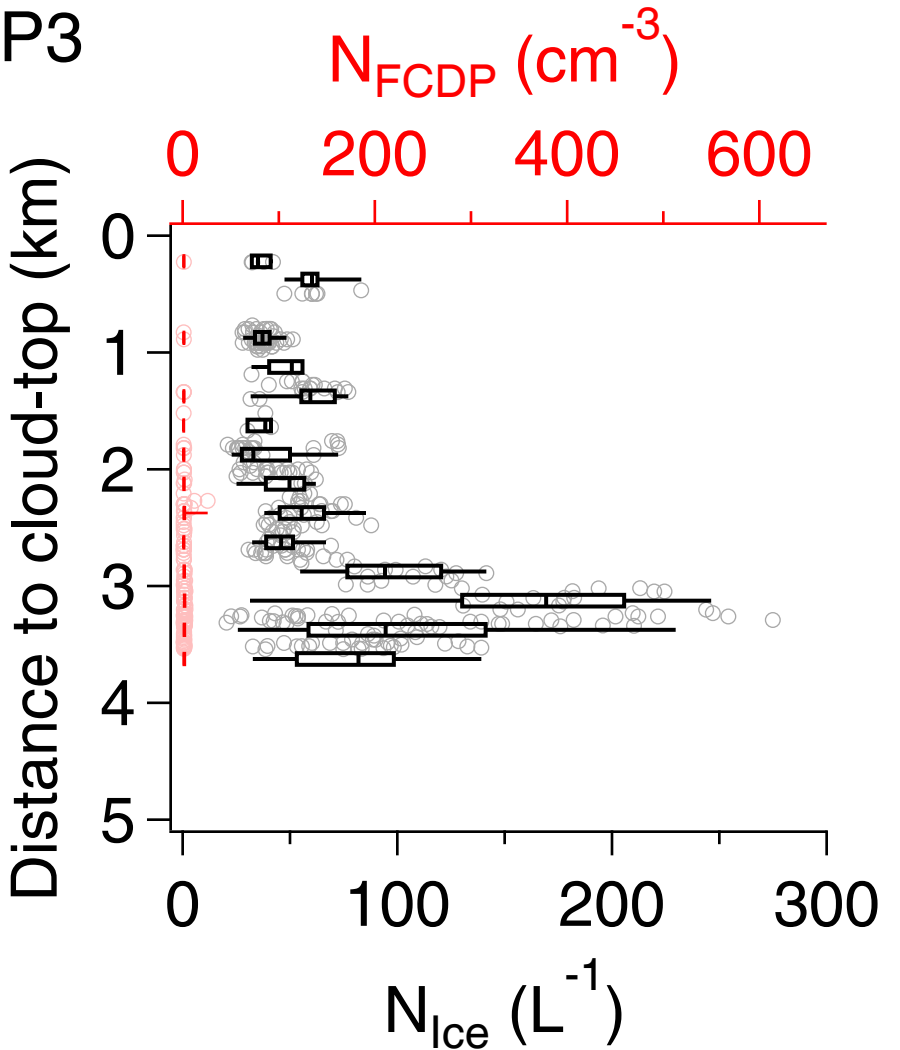

-5.5°C Cloud-top height 7.3 km
Cloud-top temperature -19°C

-12°C Cloud-top height 10.1 km
Cloud-top temperature -39°C

-8.9°C Cloud-top height 8.6 km
Cloud-top temperature -28°C

-5.5°C Cloud-top height 5.5 km
Cloud-top temperature -11.3°C