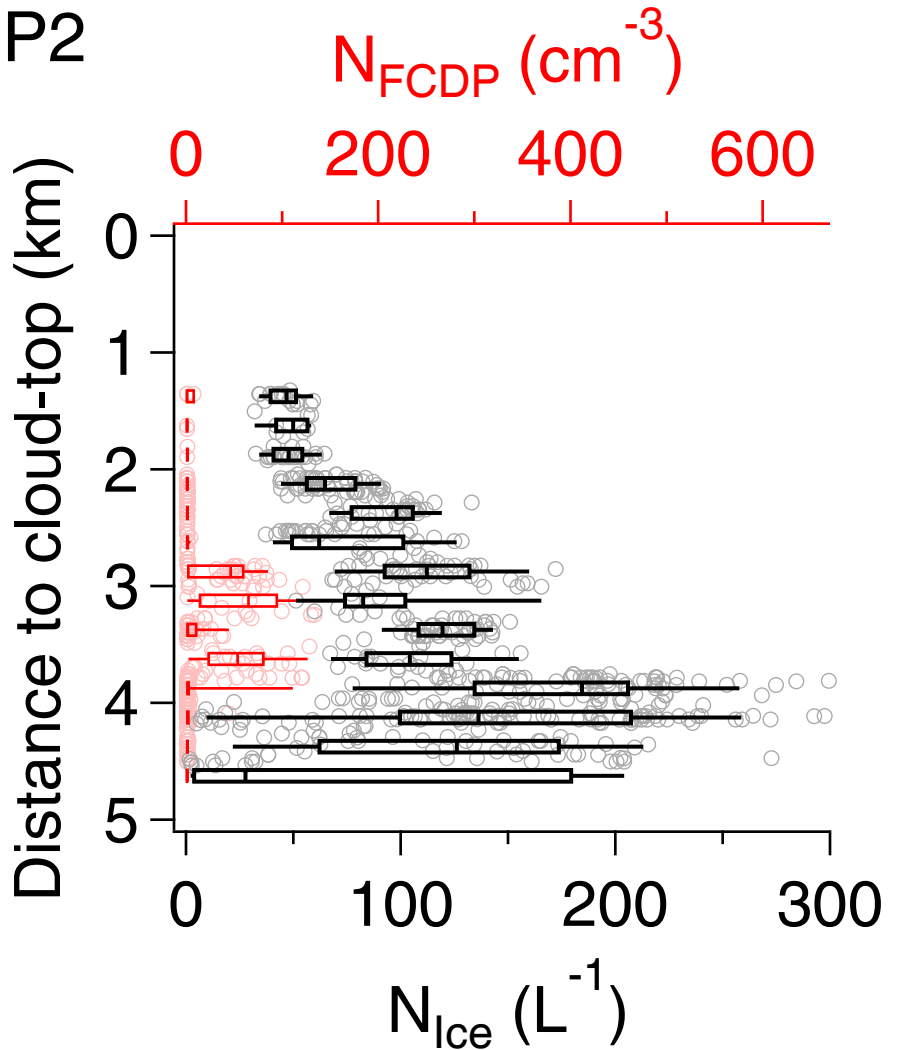

-5.5°C Cloud-top height 7.3 km
Cloud-top temperature -19°C

-12°C Cloud-top height 10.1 km
Cloud-top temperature -39°C

-8.9°C Cloud-top height 8.6 km
Cloud-top temperature -28°C

-5.5°C Cloud-top height 5.5 km
Cloud-top temperature -11.3°C