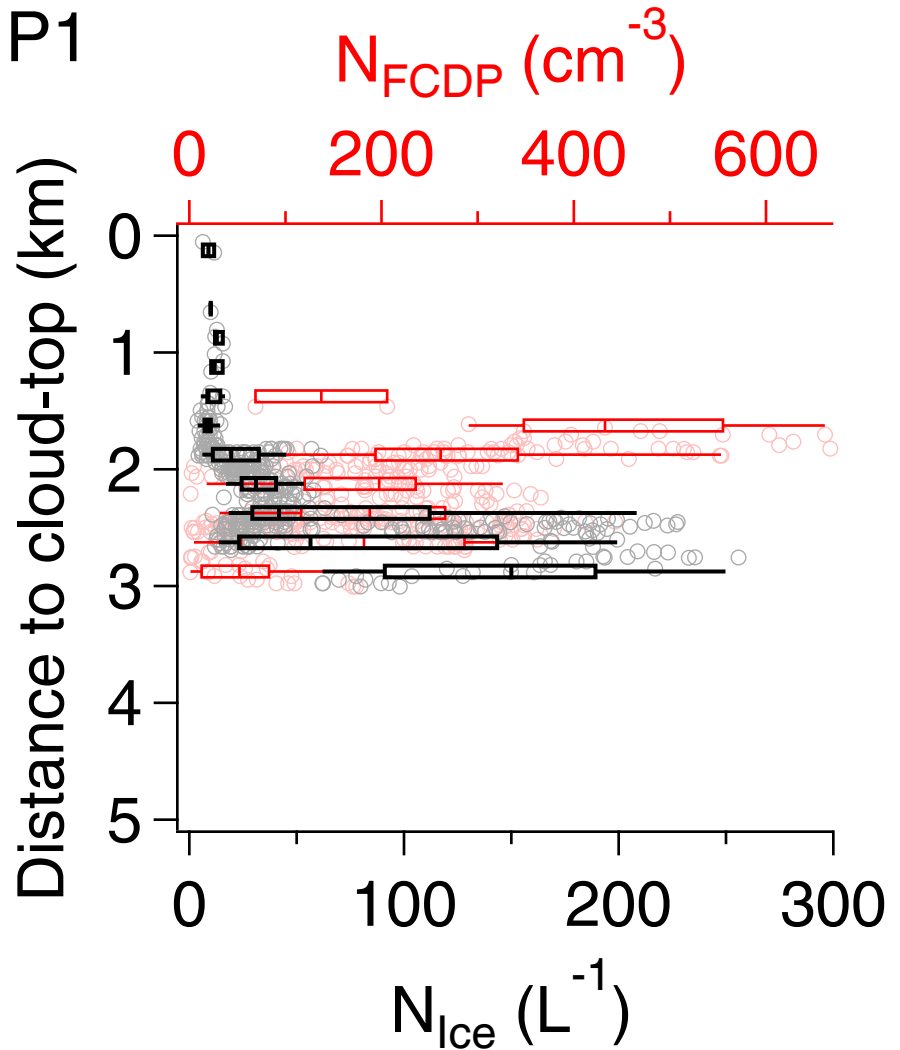

-5.5°C Cloud-top height 7.3 km
Cloud-top temperature -19°C

-12°C Cloud-top height 10.1 km
Cloud-top temperature -39°C

-8.9°C Cloud-top height 8.6 km
Cloud-top temperature -28°C

-5.5°C Cloud-top height 5.5 km
Cloud-top temperature -11.3°C