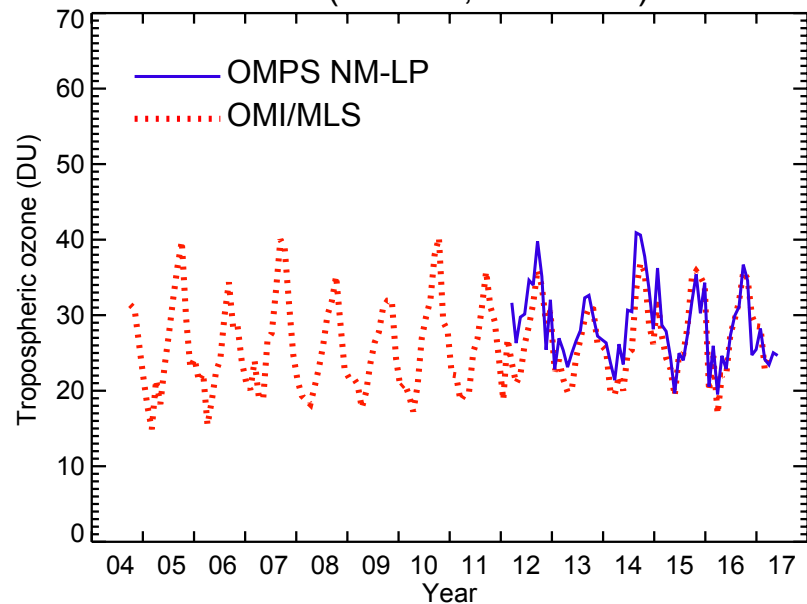

Java (0–5° S, 110–115° E)

Brazil (5–10° S, 55–60° W)

Washington DC (39° N, 77° W)

Beijing (40° N, 116° E)