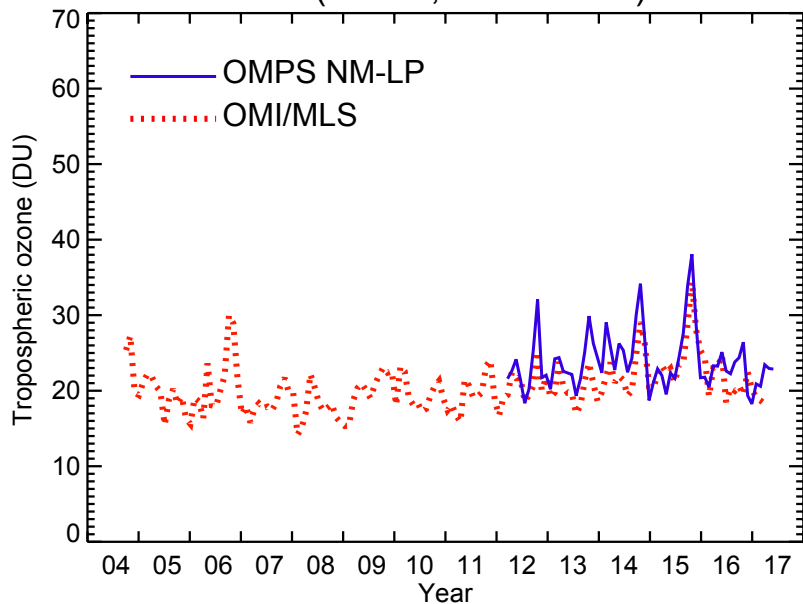

Java (0–5° S, 110–115° E)

Brazil (5–10° S, 55–60° W)

Washington DC (39° N, 77° W)

Beijing (40° N, 116° E)