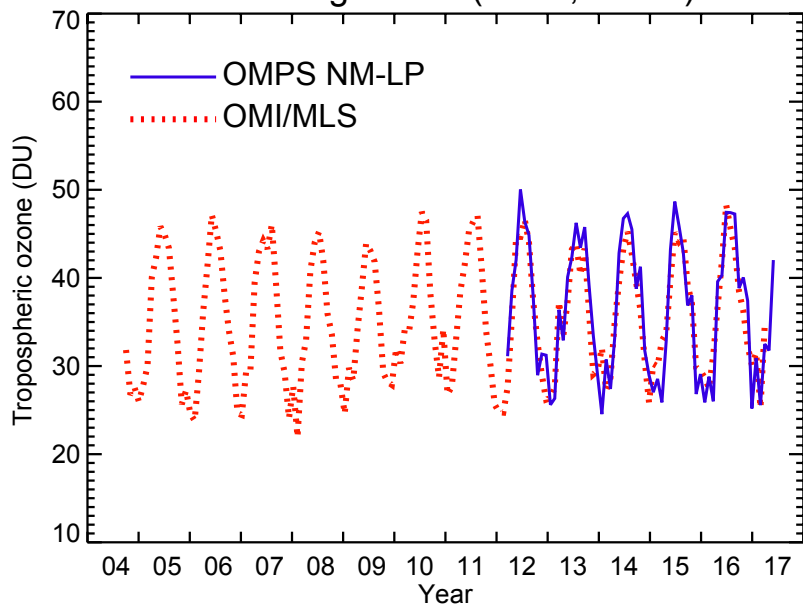

Java (0–5° S, 110–115° E)

Brazil (5–10° S, 55–60° W)

Washington DC (39° N, 77° W)

Beijing (40° N, 116° E)