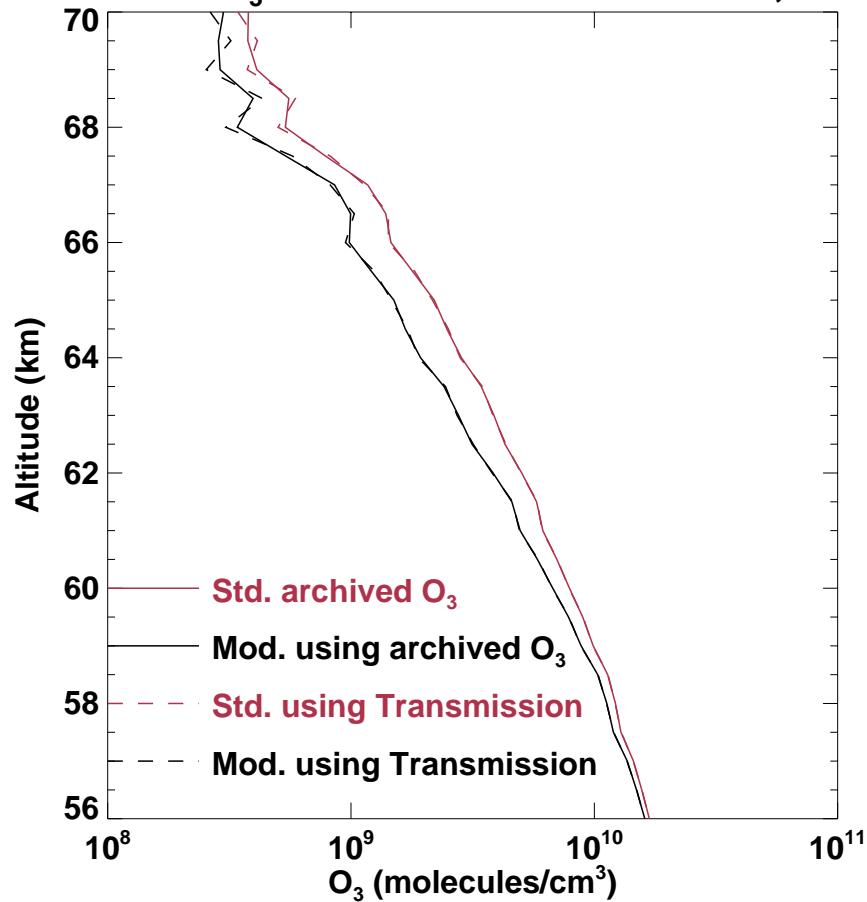

(a) Sunrise O₃ 11.35° S 158.72° E June 14, 2021

(b) Standard vs. Modified retrievals