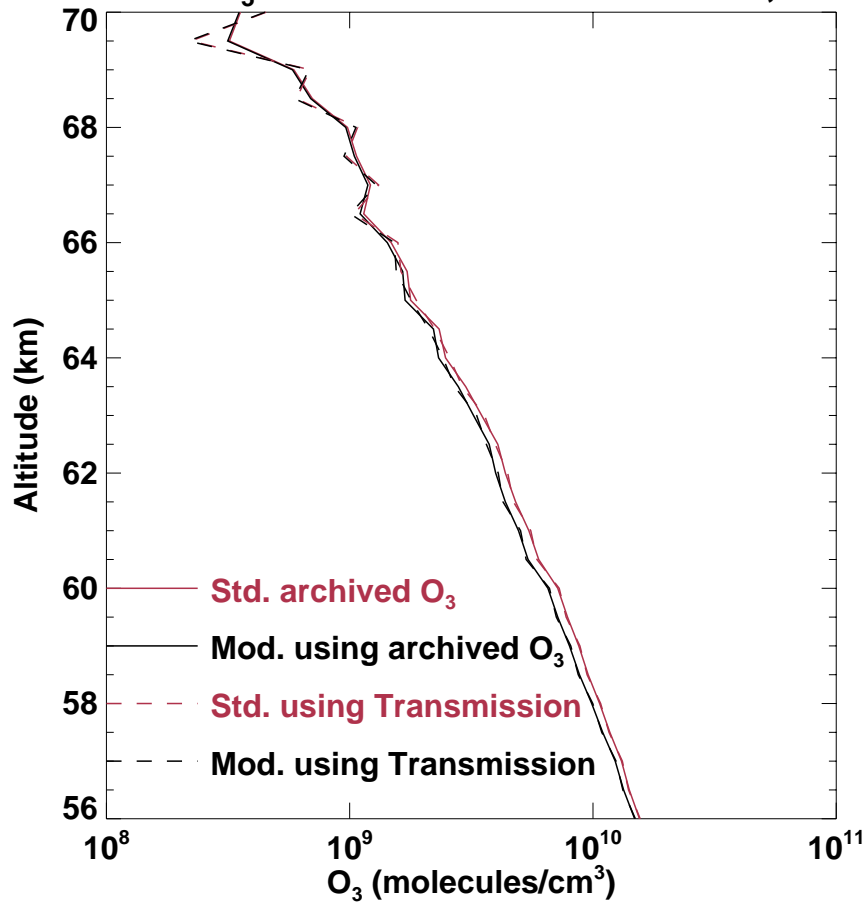

(a) **Sunset O₃ 12.05° S 151.16° E June 15, 2021**

(b) **Standard vs. Modified retrievals**