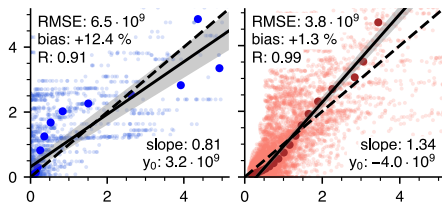

● MAPA ● MAPA (monthly) ● MMF ● MMF (monthly) — linear fit - - 1:1 line

San Pietro Capofiume

Cabauw

De Bilt

Bremen

Heidelberg

Uccle

NO₂ concentration (NitroNet) [10¹⁰ molec. cm⁻³]

NO₂ concentration (MAX-DOAS) [10¹⁰ molec. cm⁻³]

NO₂ concentration (MAX-DOAS) [10¹⁰ molec. cm⁻³]