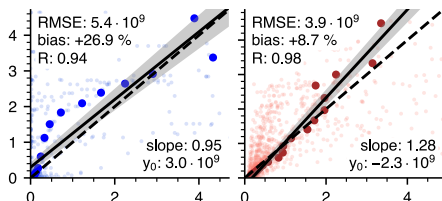

● MAPA ● MAPA (monthly) ● MMF ● MMF (monthly) — linear fit - - 1:1 line

San Pietro Capofiume

Cabauw

De Bilt

Bremen

Heidelberg

Uccle

NO₂ concentration (NitroNet) [10¹⁰ molec. cm⁻³]

NO₂ concentration (MAX-DOAS) [10¹⁰ molec. cm⁻³]

NO₂ concentration (MAX-DOAS) [10¹⁰ molec. cm⁻³]