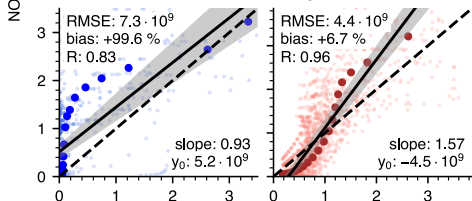

● MAPA ● MAPA (monthly) ● MMF ● MMF (monthly) — linear fit - - 1:1 line

San Pietro Capofiume

Cabauw

De Bilt

Bremen

Heidelberg

Uccle

NO₂ concentration (NitroNet) [10¹⁰ molec. cm⁻³]

NO₂ concentration (MAX-DOAS) [10¹⁰ molec. cm⁻³]

NO₂ concentration (MAX-DOAS) [10¹⁰ molec. cm⁻³]