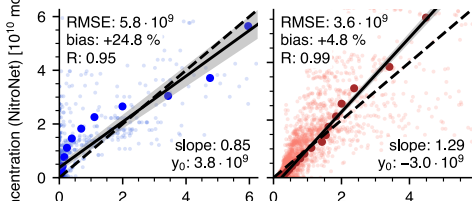

● MAPA ● MAPA (monthly) ● MMF ● MMF (monthly) — linear fit - - 1:1 line

San Pietro Capofiume

Cabauw

De Bilt

Bremen

Heidelberg

Uccle

NO₂ concentration (NitroNet) [10¹⁰ molec. cm⁻³]

NO₂ concentration (MAX-DOAS) [10¹⁰ molec. cm⁻³]

NO₂ concentration (MAX-DOAS) [10¹⁰ molec. cm⁻³]