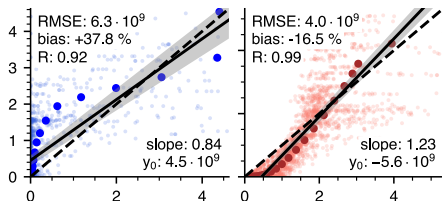

● MAPA ● MAPA (monthly) ● MMF ● MMF (monthly) — linear fit - - 1:1 line

San Pietro Capofiume

Cabauw

De Bilt

Bremen

Heidelberg

Uccle

NO₂ concentration (NitroNet) [10¹⁰ molec. cm⁻³]

NO₂ concentration (MAX-DOAS) [10¹⁰ molec. cm⁻³]

NO₂ concentration (MAX-DOAS) [10¹⁰ molec. cm⁻³]