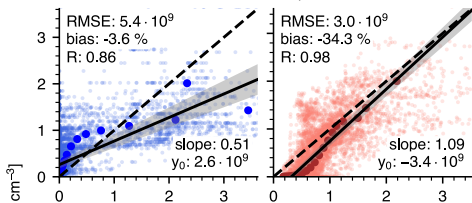

● MAPA ● MAPA (monthly) ● MMF ● MMF (monthly) — linear fit - - 1:1 line

San Pietro Capofiume

Cabauw

De Bilt

Bremen

Heidelberg

Uccle

NO₂ concentration (NitroNet) [10¹⁰ molec. cm⁻³]

NO₂ concentration (MAX-DOAS) [10¹⁰ molec. cm⁻³]

NO₂ concentration (MAX-DOAS) [10¹⁰ molec. cm⁻³]