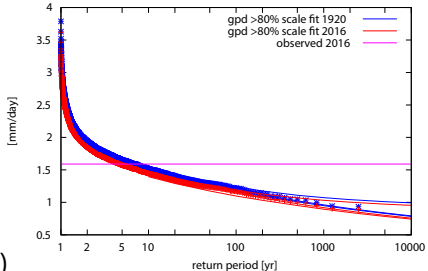

Jan-Dec averaged ECEARTH23 rcp85 pr maskKenyaSE ensemble 1860:2015 (95% CI)

(a)

Jan-Dec averaged ECEARTH23 rcp85 pr maskKenyaSE ensemble 1860:2015 (95% CI)

(b)