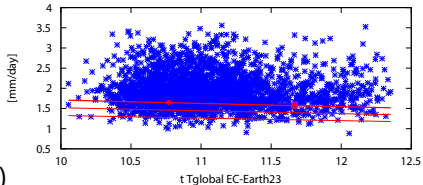

Jan-Dec averaged ECEARTH23 rcp85 pr maskKenyaSE ensemble 1860:2015 (95% CI)

(a)

Jan-Dec averaged ECEARTH23 rcp85 pr maskKenyaSE ensemble 1860:2015 (95% CI)

(b)