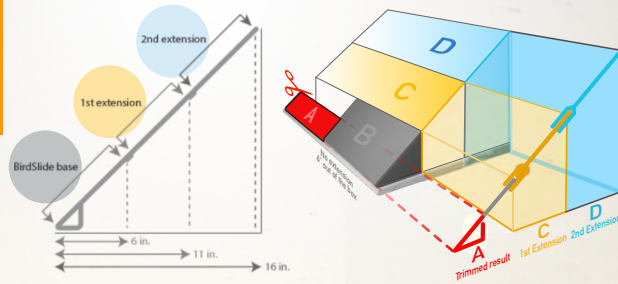

**HOW TO EXTEND OR TRIM**

**(A) TRIM WHEN LEDGES ARE LESS THAN 6"**

Trim as needed.

**(B) 6" LEDGES**

Don't trim or extend.

**(C) ADD ONE EXTENSION WHEN LEDGES ARE WIDER THAN 6"**

One extension covers ledges from 6" to 12" wide.

**(D) USING A SECOND EXTENSION**

For ledges 12" to 18" wide. May need extra support underneath. Call for guidance.

**WHEN TO EXTEND OR TRIM**

Atop very narrow window sills - Trimmed

Corrugated wall creates gaps which were blocked - one extension.

**THE CLEAN LINES OF BIRD SLIDE®**

- BirdSlide's primary length sold is five feet.
- BirdSlide up to 10-foot long. Custom ordered. NOTE: extra freight will be charged for dimensional weight.
- Custom color runs for large projects.
- Call for details