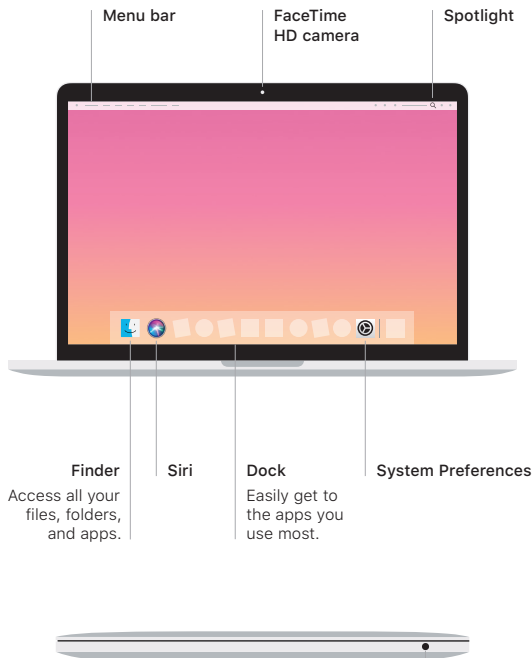

 **MacBook Pro**

Welcome to your MacBook Pro

MacBook Pro automatically starts up when you lift the lid. Setup Assistant helps get you up and running.

Thunderbolt 3 (USB-C)

Charge your MacBook Pro and connect external storage or a display.

Force Touch trackpad

Multi-Touch trackpad gestures

Brush with two fingers on the trackpad to scroll up, down, or sideways. Swipe with two fingers to flip through web pages and documents. Click with two fingers to right-click. You can also click and then press deeper on the trackpad to Force click text and reveal more information. To learn more, choose System Preferences in the Dock, then click Trackpad.