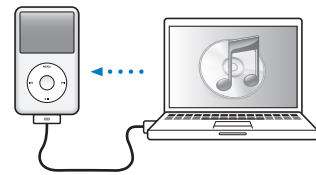

Download and install iTunes:
www.apple.com/ipod/start

View the user guide:
www.apple.com/support/manuals/ipod

Get music and more at the iTunes Store.

Also import music from CDs.

Connect to USB port on computer
(not keyboard) to set up and
begin charging.

Follow onscreen instructions
(may take a few minutes to appear
when iPod classic is charging).

Sync content while the battery charges.

Charge fully or at least 4 hours,
while computer is awake.

To disconnect after syncing, click Eject (⏏).

034-5054-A
Printed in XXXX

To	Do this
Turn on iPod classic	Press any button.
Turn off iPod classic	Press and hold Play/Pause (▶).
Turn on backlight	Press any button or use the Click Wheel.
Reset iPod classic (if it isn't responding)	Slide the Hold switch to HOLD and back again. Then press both the Menu and Center buttons for about 6 seconds, until the Apple logo appears.
Go directly to main menu	Press and hold Menu.
Play all songs in a playlist or album	Select the playlist or album and press Play/Pause (▶).
Play all songs in random order	From the main menu, choose Shuffle Songs.
Skip to any point in a song or video	From the Now Playing screen, press the Center button and then scroll to any point in the song or video.
Skip to next song	Press Next/Fast-forward (▶▶).
Start a song or video over	Press Previous/Rewind (◀◀).
Play previous song	Press Previous/Rewind (◀◀) twice.
Fast-forward or rewind a song or video	Press and hold Next/Fast-forward (▶▶) or Previous/Rewind (◀◀).
Access additional music options	Press and hold the Center button until a menu appears.