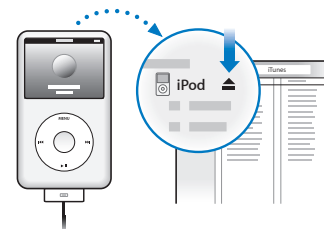

Download and install iTunes:
www.apple.com/ipod/start

View the user guide:
www.apple.com/support/manuals/ipod

Get music and more at the iTunes Store.

Also import music from CDs.

Connect to USB port on computer
(not keyboard) to set up and
begin charging.

Follow onscreen instructions
(may take a few minutes to appear
when iPod classic is charging).

Sync content while the battery charges.

Charge fully or at least 4 hours,
while computer is awake.

To disconnect after syncing, click Eject (⏏).