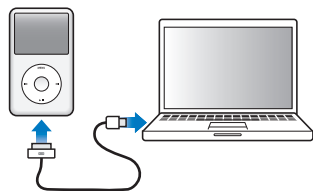

Download and install iTunes:
www.apple.com/ipod/start

View the user guide:
www.apple.com/support/manuals/ipod

Get music and more at the iTunes Store.

Also import music from CDs.

Connect to USB port on computer
(not keyboard) to set up and
begin charging.

Follow onscreen instructions
(may take a few minutes to appear
when iPod classic is charging).

Sync content while the battery charges.

Charge fully or at least 4 hours,
while computer is awake.

To disconnect after syncing, click Eject (⏏).