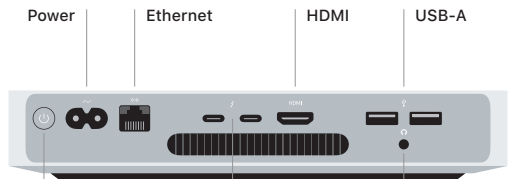

 **Mac mini**

Welcome to your Mac mini

Press the power button to start up Mac mini.
Setup Assistant helps get you up and running.

Power button

Thunderbolt /
USB 4

Connect external
displays and
high-performance
peripherals.

Headphone

Menu bar

Spotlight

Control Center

Finder

Access all your
files, folders,
and apps.

Dock

Easily get
to the apps
you use most.