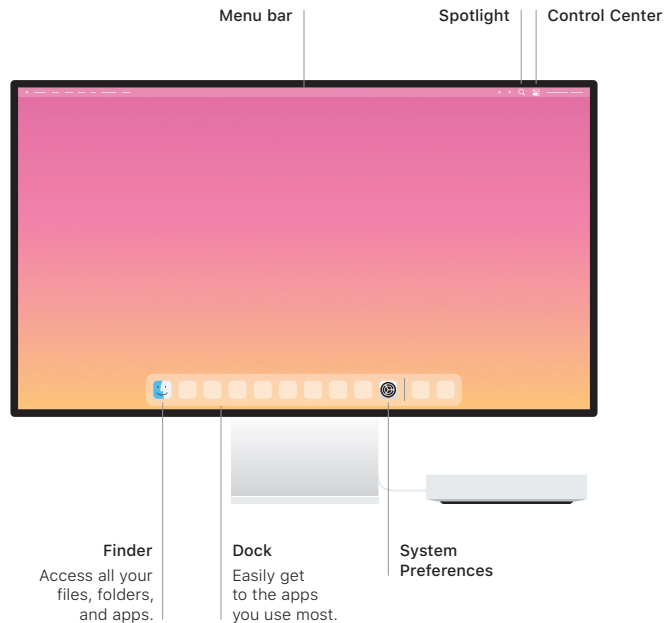

 **Mac mini**

Welcome to your Mac mini

Press the power button to start up Mac mini.
Setup Assistant helps get you up and running.

Power button

Thunderbolt /
USB 4

Connect external
displays and
high-performance
peripherals.

Headphone

Menu bar

Spotlight

Control Center

Finder

Access all your
files, folders,
and apps.

Dock

Easily get
to the apps
you use most.