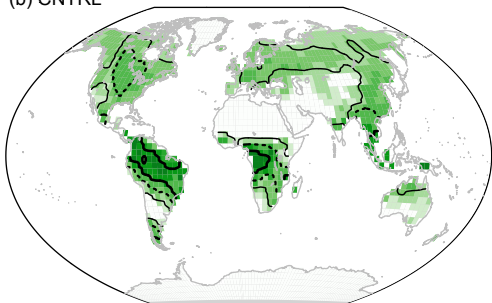

(a) RETRO

(b) CNTRL

Tree cover
— 20 %
- - - 50 %
= 80 %

(c) RETRO - CNTRL