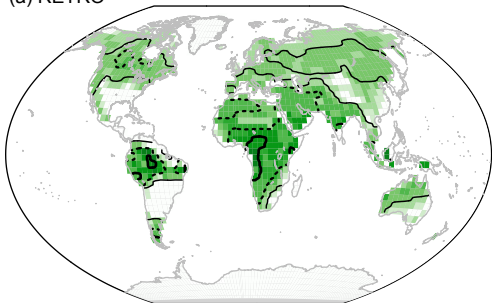

(a) RETRO

(b) CNTRL

Tree cover
— 20 %
- - - 50 %
= 80 %

(c) RETRO - CNTRL