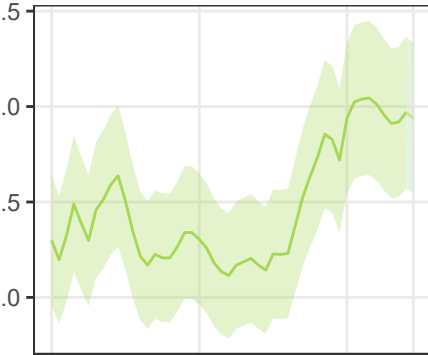

Absolute emissions in GtCO₂eq

Emissions per capita in tCO₂eq/cap

Emission intensity in kgCO₂eq/\$

1970 1990 2010 2019

1970 1990 2010 2019

1970 1990 2010 2019