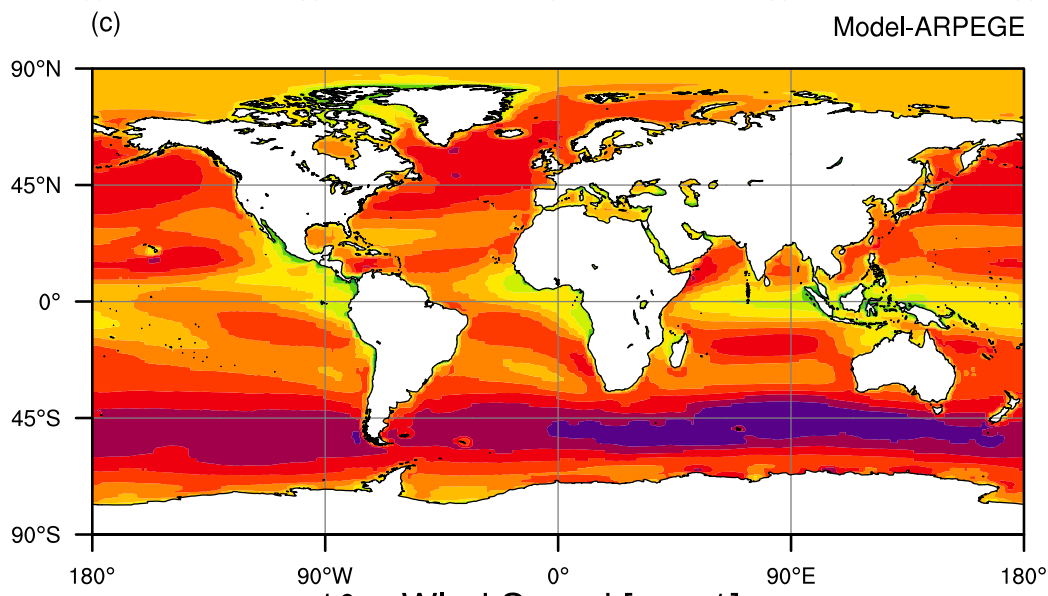

The copyright of individual parts of the supplement might differ from the CC BY 3.0 License.

**Supplementary Figure 1:** Daily-mean ocean surface albedo at COVE station (36.905°N, 75.713°W) from 2001 to 2012. Both panels compare ocean surface albedo as derived from ground-truth observations (in red) and as simulated by ARPEGE-Climat (in blue) and LMDZ (in green). In Panel (a), simulated ocean surface albedo relies on old scheme from (Taylor et al., 1996) and (Larsen and Barkstrom, 1977) for ARPEGE-Climat and LMDZ, respectively. Comparatively, in panel (b), both models employ the new interactive ocean surface albedo scheme.

**Supplementary Figure 2:** Probability density function of daily-mean downwelling shortwave radiation at COVE station (36.905°N, 75.713°W) derived from daily-mean time series over years 2001 to 2013. Downwelling shortwave radiation measured at COVE and reconstructed with ARPEGE-Climat nudged toward EraInterim are given in red and dark blue, respectively. The partitioning between global, direct and diffuse radiation is indicated with bold solid, thin solid and thin dashed lines.