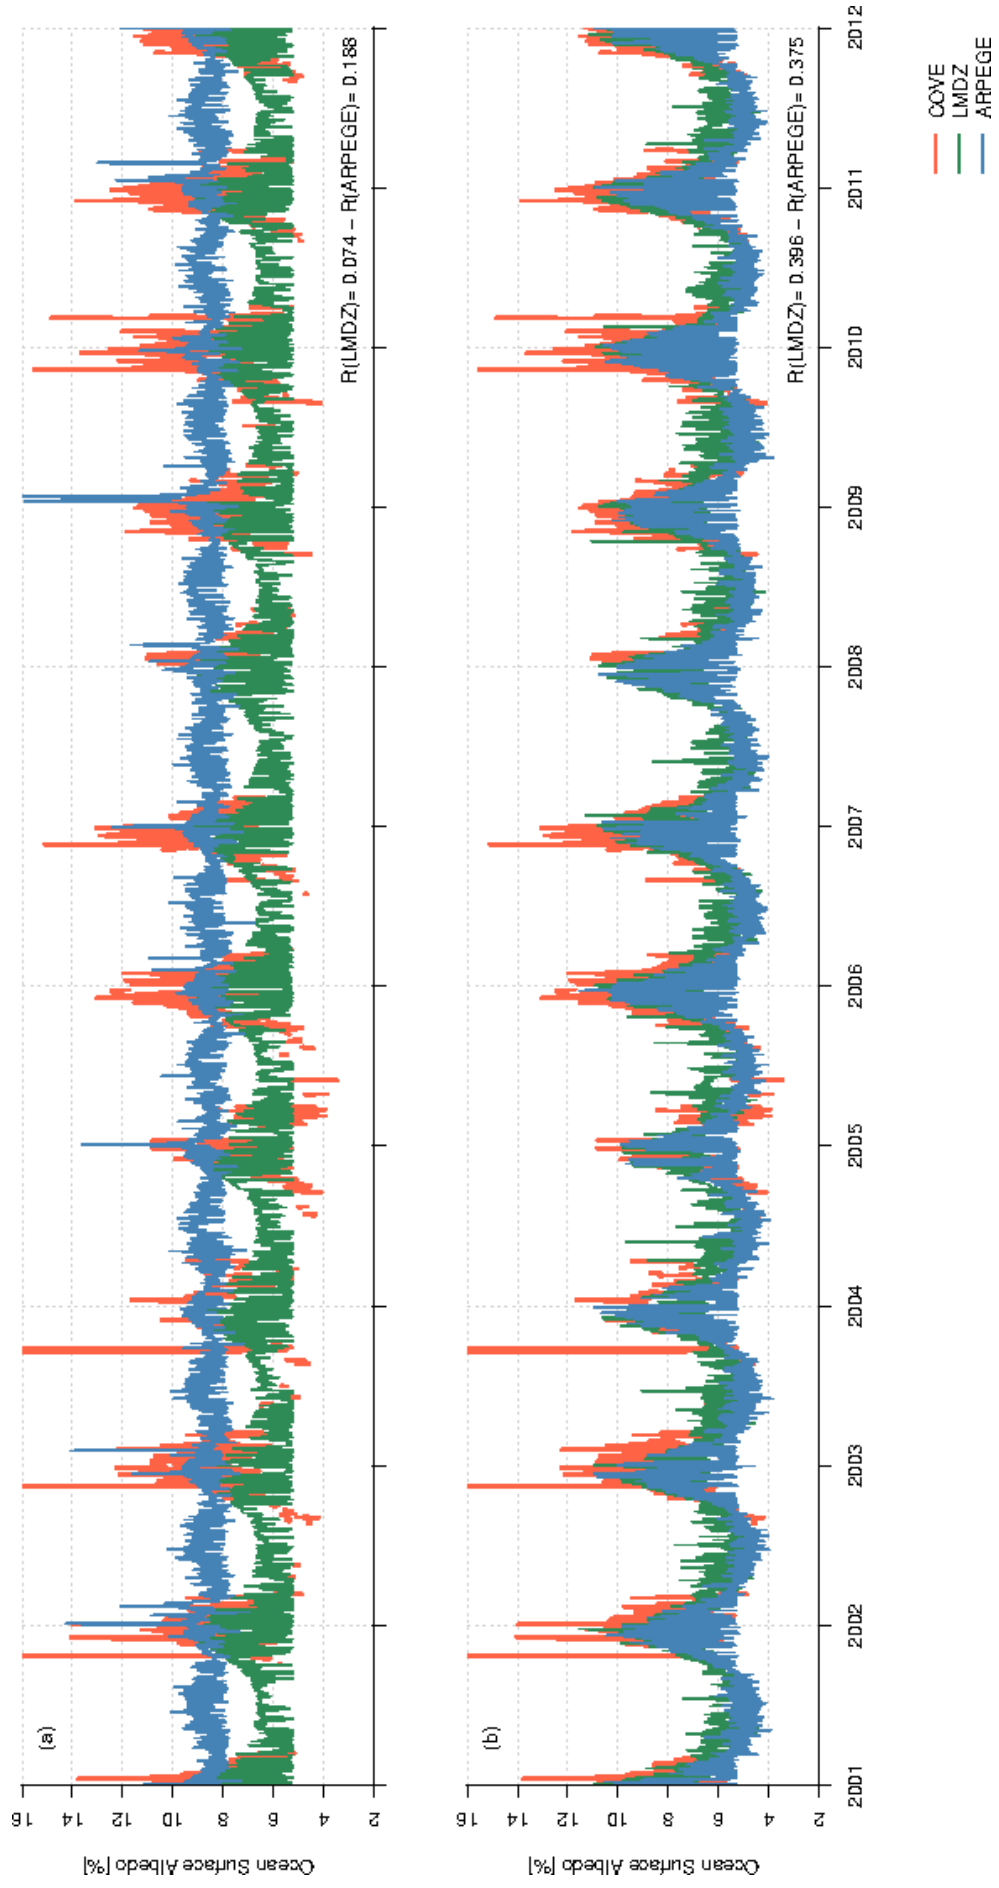

The copyright of individual parts of the supplement might differ from the CC BY 3.0 License.

**Supplementary Figure 1:** Daily-mean ocean surface albedo at COVE station (36.905°N, 75.713°W) from 2001 to 2012. Both panels compare ocean surface albedo as derived from ground-truth observations (in red) and as simulated by ARPEGE-Climat (in blue) and LMDZ (in green). In Panel (a), simulated ocean surface albedo relies on old scheme from (Taylor et al., 1996) and (Larsen and Barkstrom, 1977) for ARPEGE-Climat and LMDZ, respectively. Comparatively, in panel (b), both models employ the new interactive ocean surface albedo scheme.

**Supplementary Figure 2:** Probability density function of daily-mean downwelling shortwave radiation at COVE station (36.905°N, 75.713°W) derived from daily-mean time series over years 2001 to 2013. Downwelling shortwave radiation measured at COVE and reconstructed with ARPEGE-Climat nudged toward EraInterim are given in red and dark blue, respectively. The partitioning between global, direct and diffuse radiation is indicated with bold solid, thin solid and thin dashed lines.