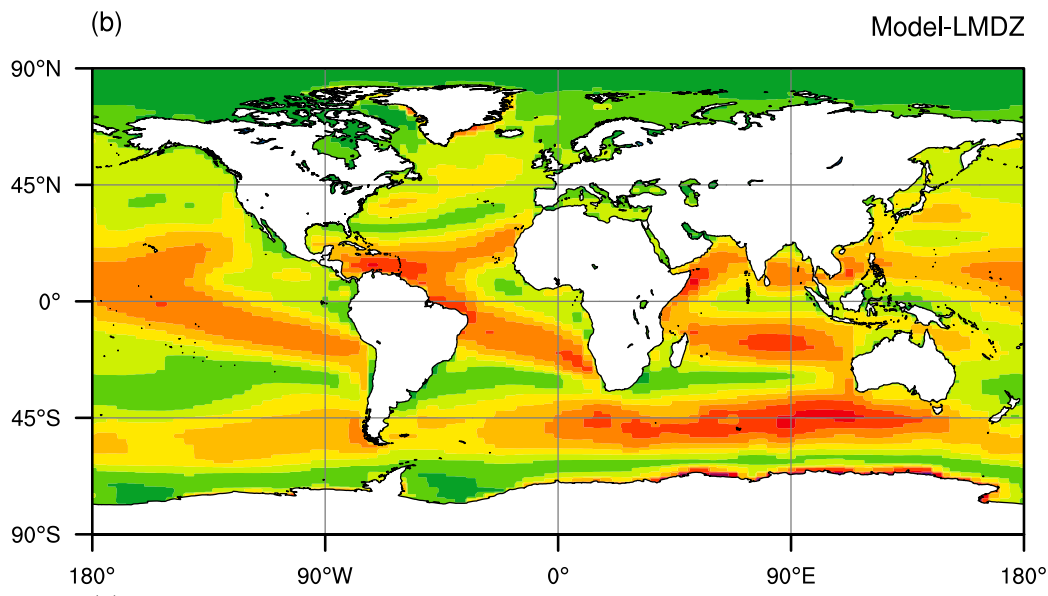

The copyright of individual parts of the supplement might differ from the CC BY 3.0 License.

**Supplementary Figure 1:** Daily-mean ocean surface albedo at COVE station (36.905°N, 75.713°W) from 2001 to 2012. Both panels compare ocean surface albedo as derived from ground-truth observations (in red) and as simulated by ARPEGE-Climat (in blue) and LMDZ (in green). In Panel (a), simulated ocean surface albedo relies on old scheme from (Taylor et al., 1996) and (Larsen and Barkstrom, 1977) for ARPEGE-Climat and LMDZ, respectively. Comparatively, in panel (b), both models employ the new interactive ocean surface albedo scheme.

**Supplementary Figure 2:** Probability density function of daily-mean downwelling shortwave radiation at COVE station (36.905°N, 75.713°W) derived from daily-mean time series over years 2001 to 2013. Downwelling shortwave radiation measured at COVE and reconstructed with ARPEGE-Climat nudged toward EraInterim are given in red and dark blue, respectively. The partitioning between global, direct and diffuse radiation is indicated with bold solid, thin solid and thin dashed lines.