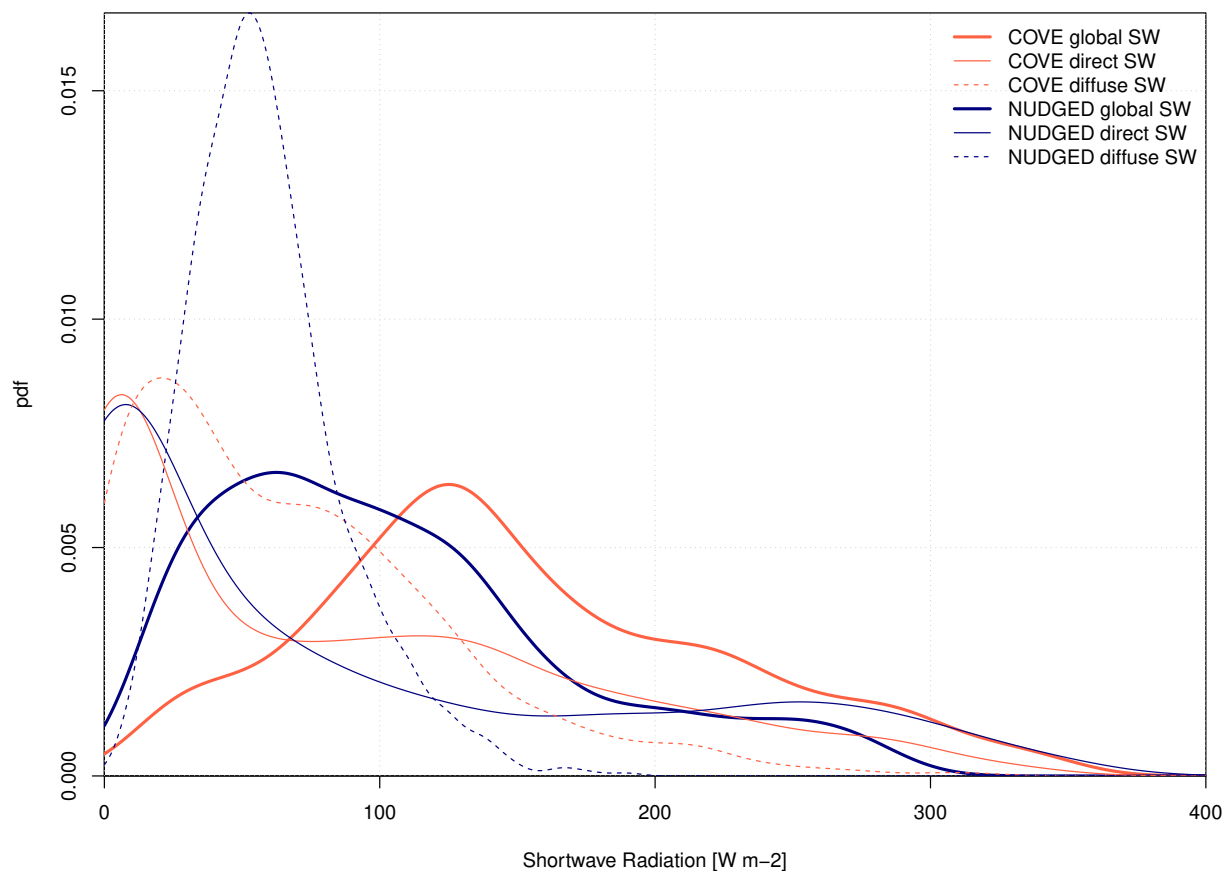

The copyright of individual parts of the supplement might differ from the CC BY 3.0 License.

**Supplementary Figure 1:** Daily-mean ocean surface albedo at COVE station (36.905°N, 75.713°W) from 2001 to 2012. Both panels compare ocean surface albedo as derived from ground-truth observations (in red) and as simulated by ARPEGE-Climat (in blue) and LMDZ (in green). In Panel (a), simulated ocean surface albedo relies on old scheme from (Taylor et al., 1996) and (Larsen and Barkstrom, 1977) for ARPEGE-Climat and LMDZ, respectively. Comparatively, in panel (b), both models employ the new interactive ocean surface albedo scheme.