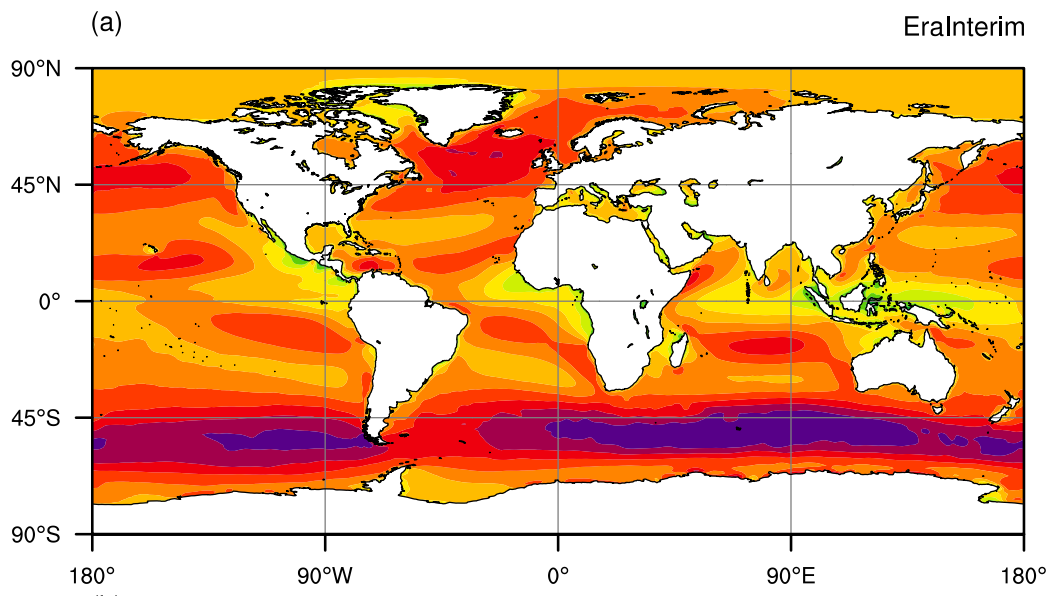

The copyright of individual parts of the supplement might differ from the CC BY 3.0 License.

**Supplementary Figure 1:** Daily-mean ocean surface albedo at COVE station (36.905°N, 75.713°W) from 2001 to 2012. Both panels compare ocean surface albedo as derived from ground-truth observations (in red) and as simulated by ARPEGE-Climat (in blue) and LMDZ (in green). In Panel (a), simulated ocean surface albedo relies on old scheme from (Taylor et al., 1996) and (Larsen and Barkstrom, 1977) for ARPEGE-Climat and LMDZ, respectively. Comparatively, in panel (b), both models employ the new interactive ocean surface albedo scheme.

**Supplementary Figure 2:** Probability density function of daily-mean downwelling shortwave radiation at COVE station (36.905°N, 75.713°W) derived from daily-mean time series over years 2001 to 2013. Downwelling shortwave radiation measured at COVE and reconstructed with ARPEGE-Climat nudged toward EraInterim are given in red and dark blue, respectively. The partitioning between global, direct and diffuse radiation is indicated with bold solid, thin solid and thin dashed lines.