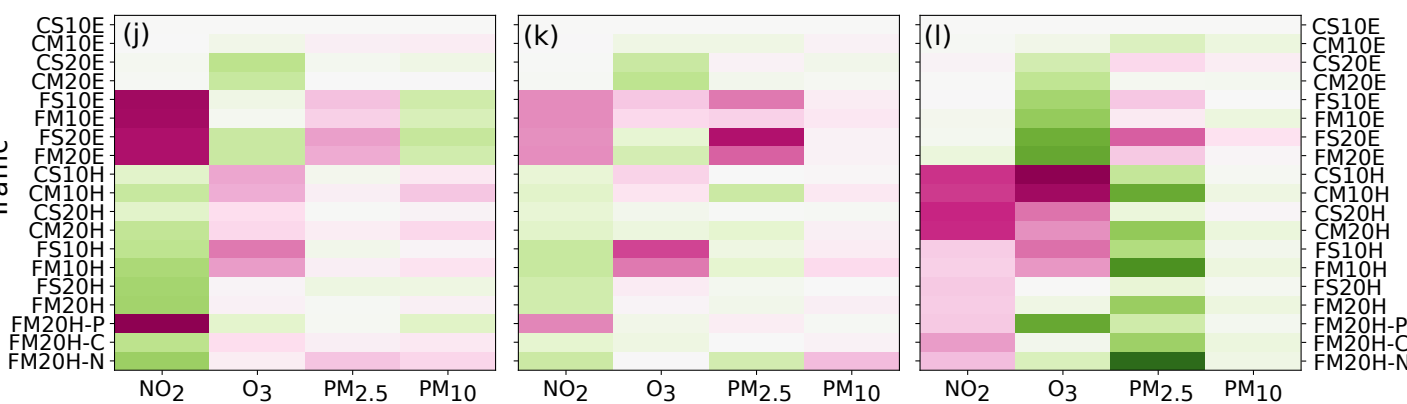

Daily maximum

Hourly

Daily minimum

NO₂ O₃ PM_{2.5} PM₁₀NO₂ O₃ PM_{2.5} PM₁₀NO₂ O₃ PM_{2.5} PM₁₀

MAE skill score (%)

Worse Better

-20 -10 0 +10 +20