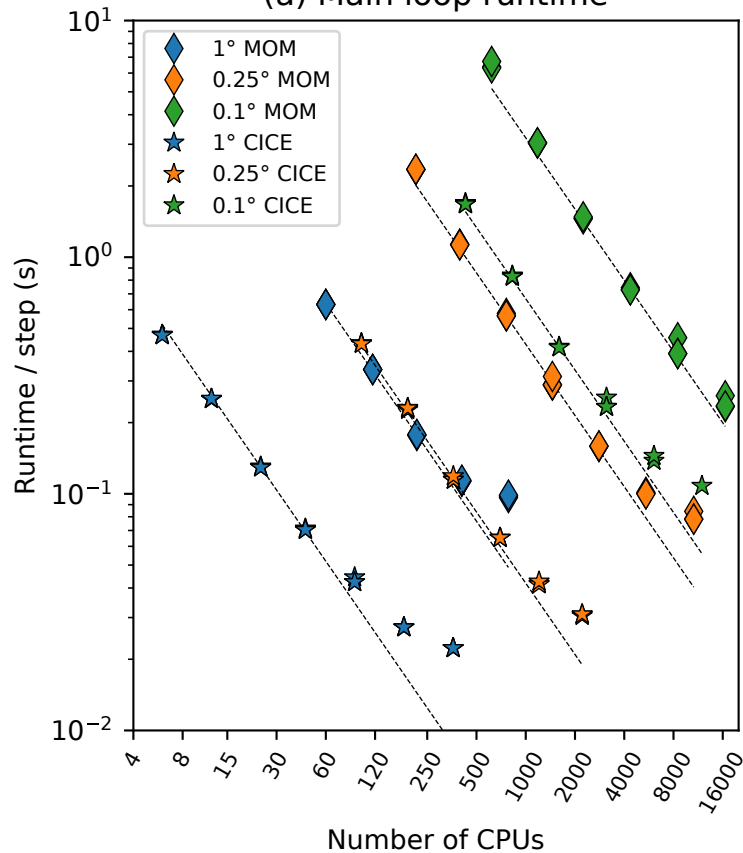

(a) Main loop runtime

(b) MOM CPU hours

(c) CICE CPU hours