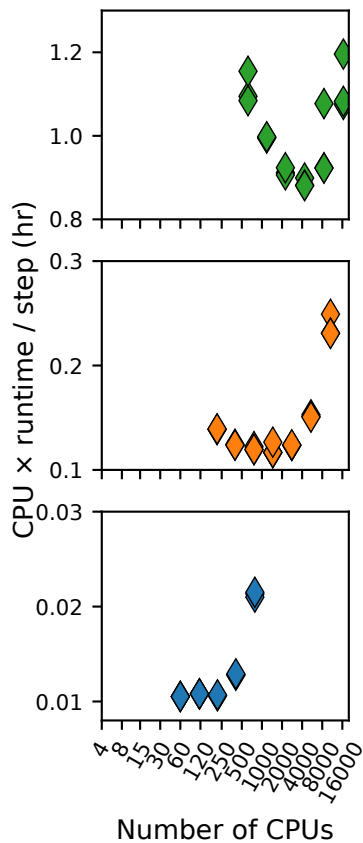

(a) Main loop runtime

(b) MOM CPU hours

(c) CICE CPU hours