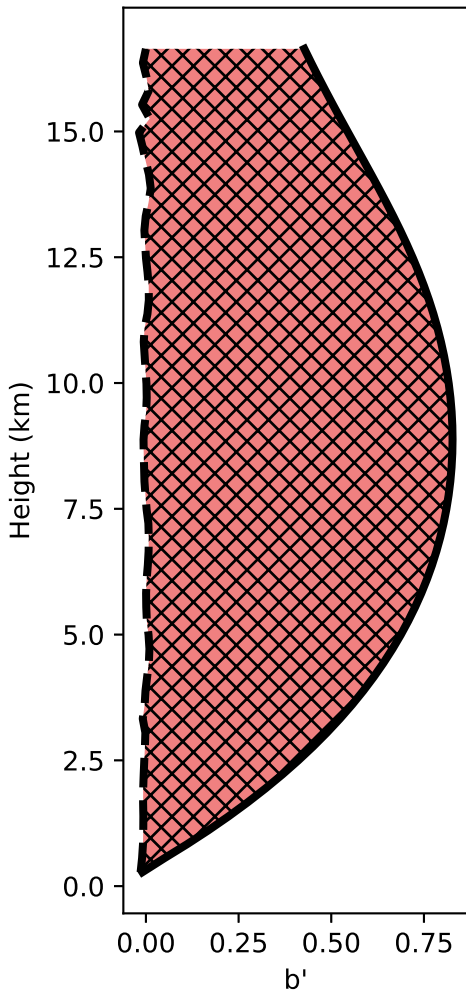

Conv. Zone
(conditional unstable)
Long. dist. 148.5 km

Moist Zone
(conditional unstable)
Long. dist. 271.5 km

Moist Zone
(stable)
Long. dist. 286.5 km