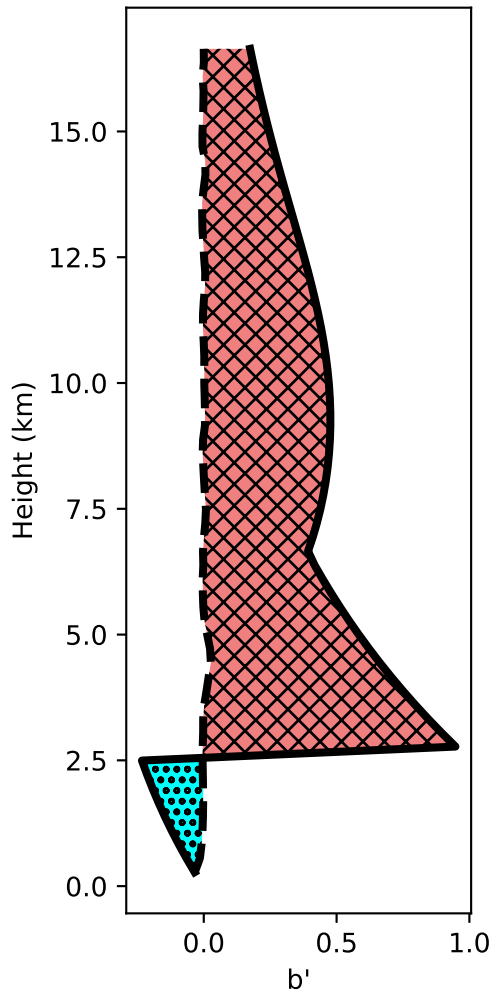

Conv. Zone
(conditional unstable)
Long. dist. 148.5 km

Moist Zone
(conditional unstable)
Long. dist. 271.5 km

Moist Zone
(stable)
Long. dist. 286.5 km