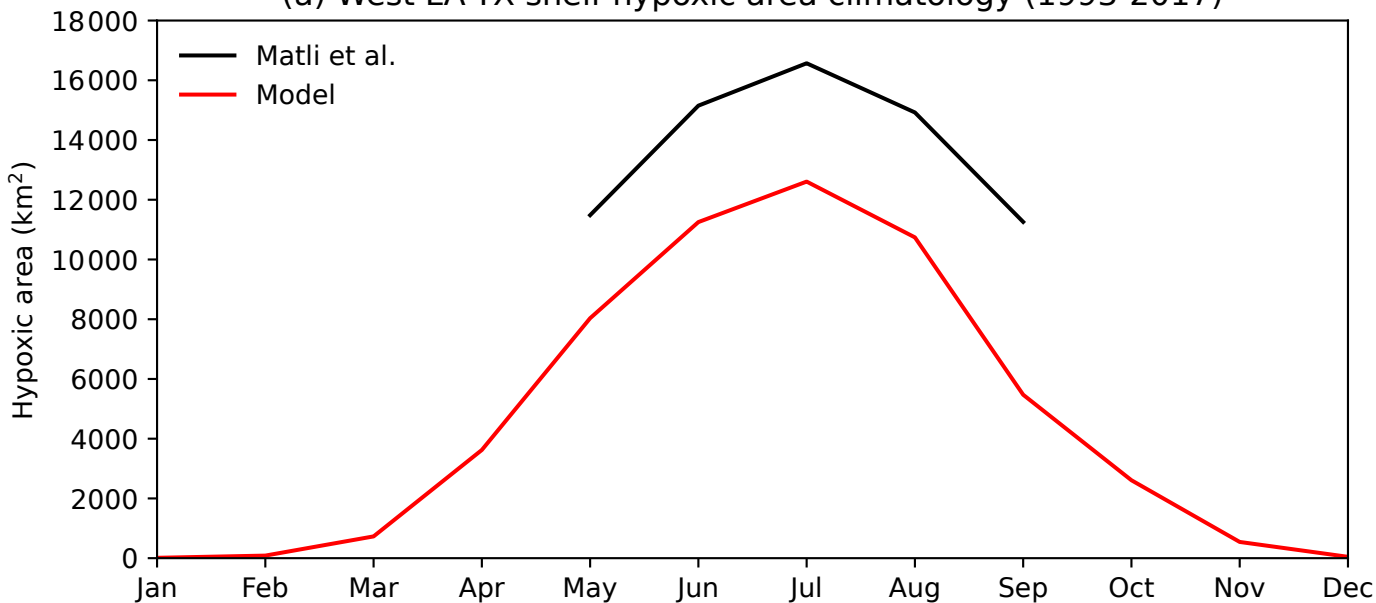

(a) West LA-TX shelf hypoxic area climatology (1993-2017)

(b) July mean hypoxic area