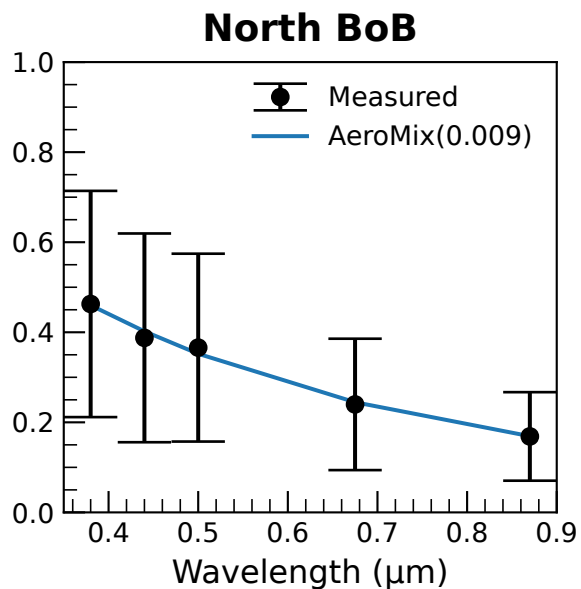

Bay of Bengal

(a)

(b)

(c)

Legend: Externally mixed (Green), Core-shell mixed (Orange), IS (Blue), WS (Purple), BC (Black), SS (Red), MD (Yellow)