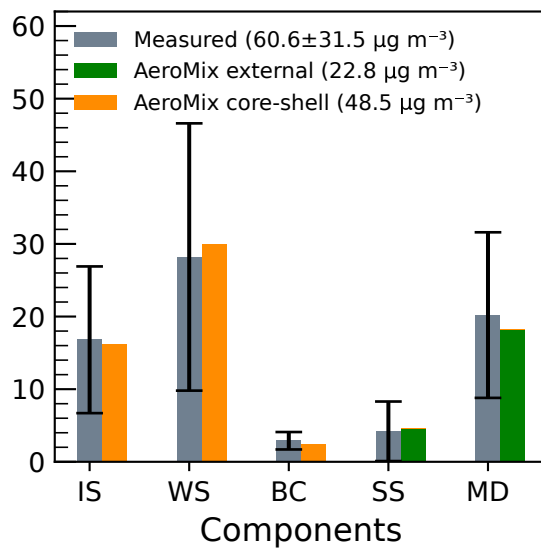

Bay of Bengal

(a)

(b)

(c)

Legend: Externally mixed (Green), Core-shell mixed (Orange), IS (Blue), WS (Purple), BC (Black), SS (Red), MD (Yellow)