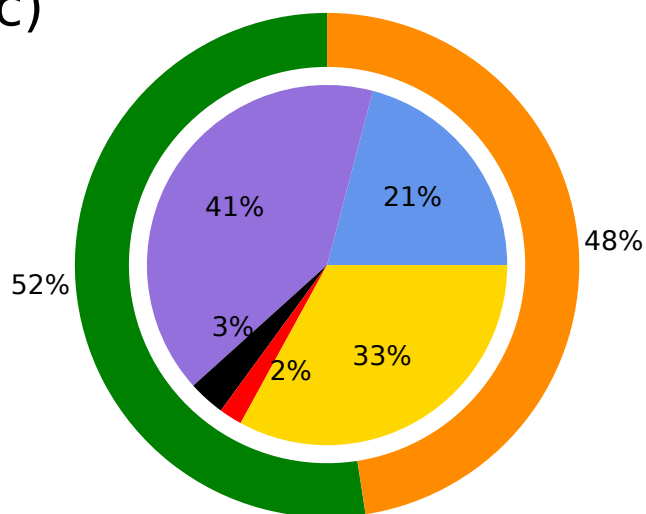

Bay of Bengal

(a)

(b)

(c)

Legend: Externally mixed (Green), Core-shell mixed (Orange), IS (Blue), WS (Purple), BC (Black), SS (Red), MD (Yellow)