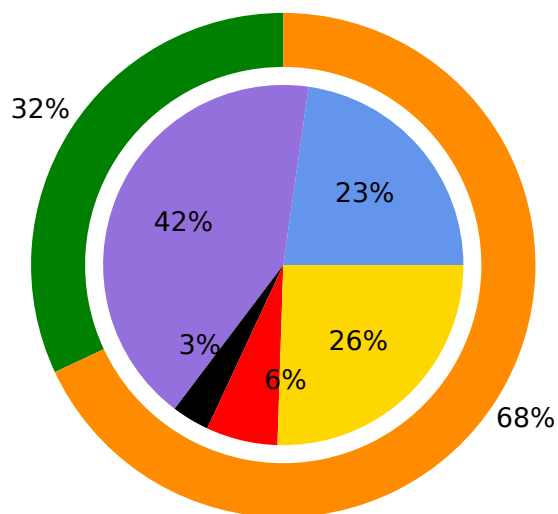

Bay of Bengal

(a)

(b)

(c)

Legend: Externally mixed (Green), Core-shell mixed (Orange), IS (Blue), WS (Purple), BC (Black), SS (Red), MD (Yellow)