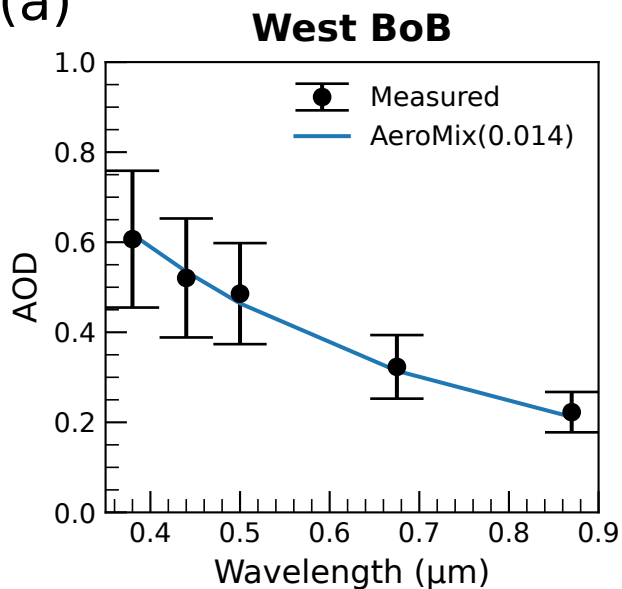

Bay of Bengal

(a)

(b)

(c)

Legend: Externally mixed (Green), Core-shell mixed (Orange), IS (Blue), WS (Purple), BC (Black), SS (Red), MD (Yellow)