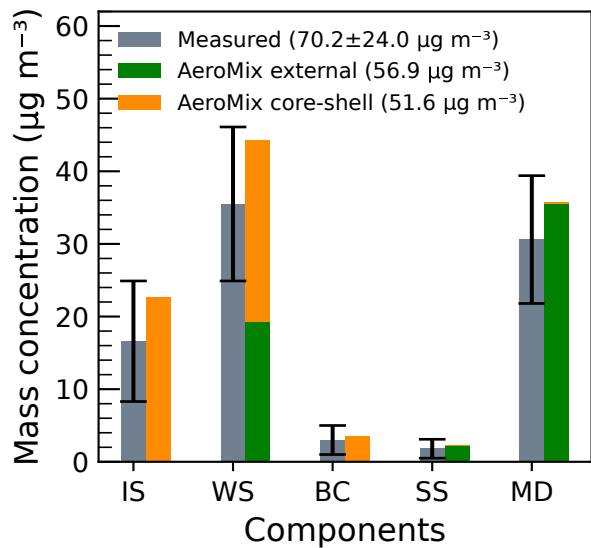

Bay of Bengal

(a)

(b)

(c)

Legend: Externally mixed (Green), Core-shell mixed (Orange), IS (Blue), WS (Purple), BC (Black), SS (Red), MD (Yellow)