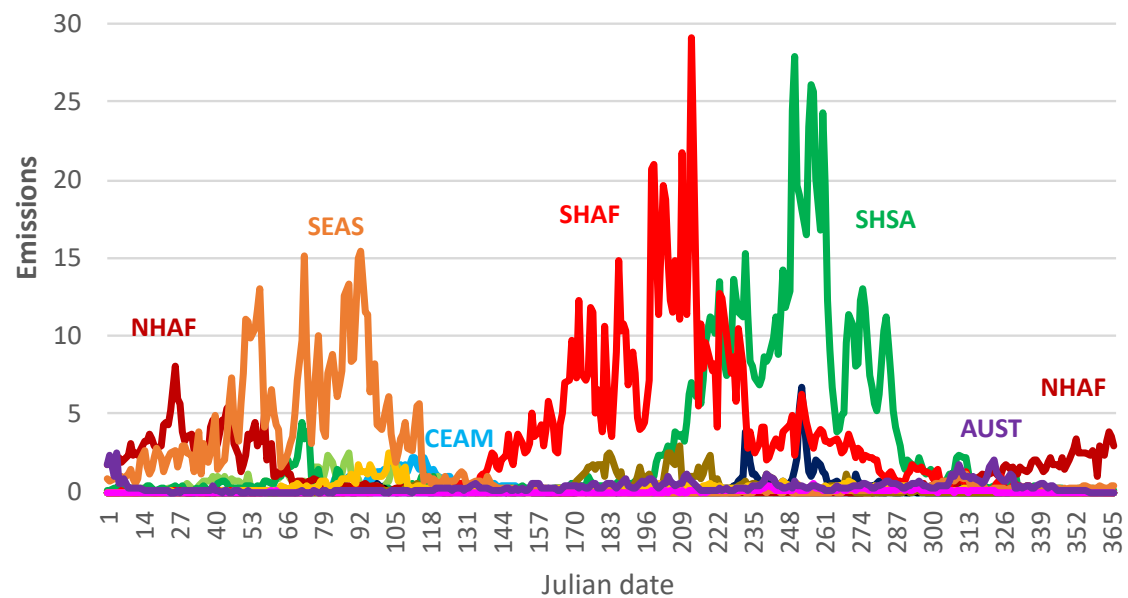

Regional daily smoke emissions (Mt d⁻¹)

2015

2016

2017

2018

2019

2020

— BONA — TENA — CEAM — NNSA — SHSA — EURO — MIDE — NHAF — SHAF — BOAS — CEAS — SEAS — EQAS — AUST