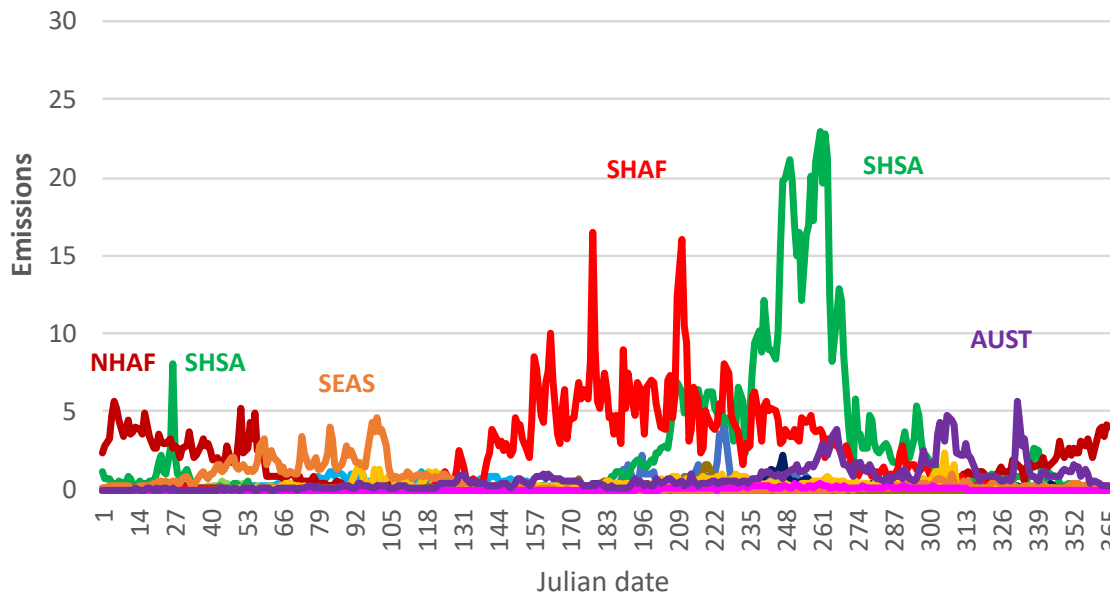

Regional daily smoke emissions (Mt d⁻¹)

2015

2016

2017

2018

2019

2020

— BONA — TENA — CEAM — NNSA — SHSA — EURO — MIDE — NHAF — SHAF — BOAS — CEAS — SEAS — EQAS — AUST