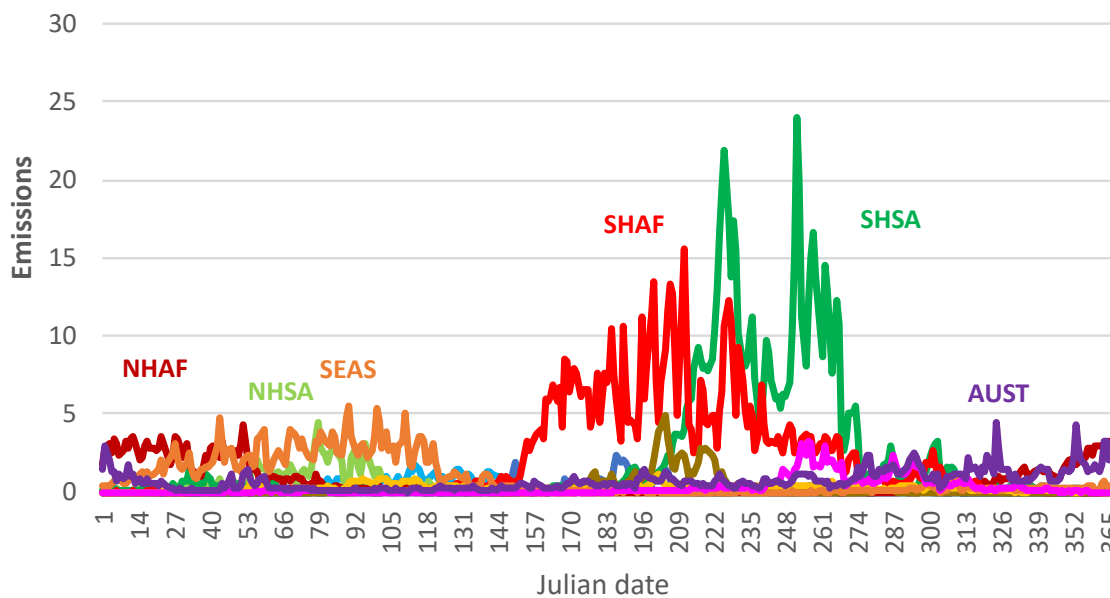

Regional daily smoke emissions (Mt d⁻¹)

2015

2016

2017

2018

2019

2020

— BONA — TENA — CEAM — NNSA — SHSA — EURO — MIDE — NHAF — SHAF — BOAS — CEAS — SEAS — EQAS — AUST