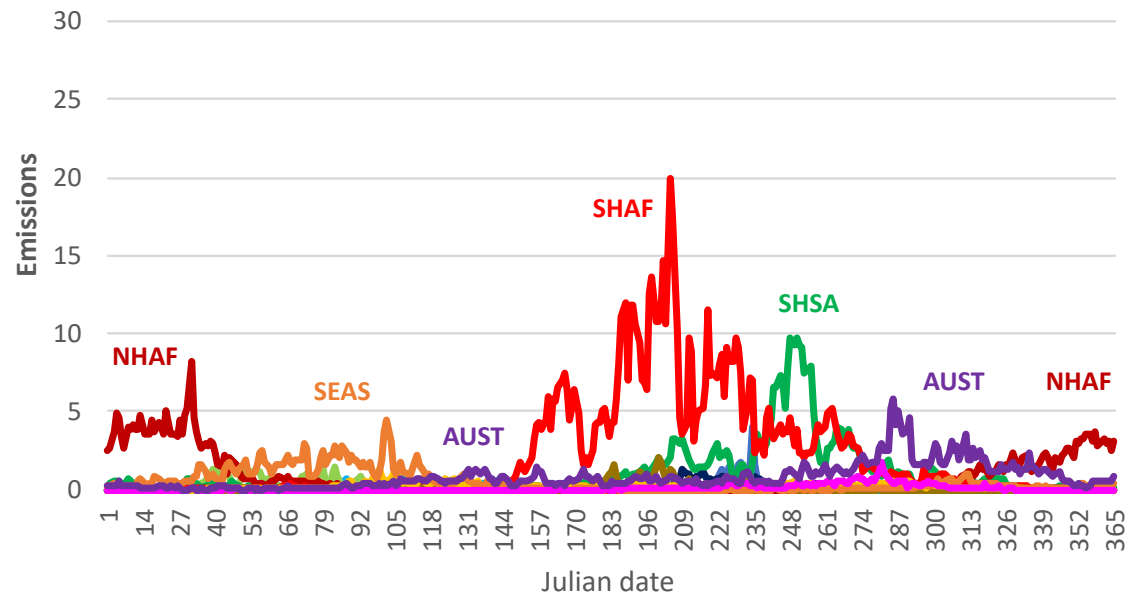

Regional daily smoke emissions (Mt d⁻¹)

2015

2016

2017

2018

2019

2020

— BONA — TENA — CEAM — NNSA — SHSA — EURO — MIDE — NHAF — SHAF — BOAS — CEAS — SEAS — EQAS — AUST