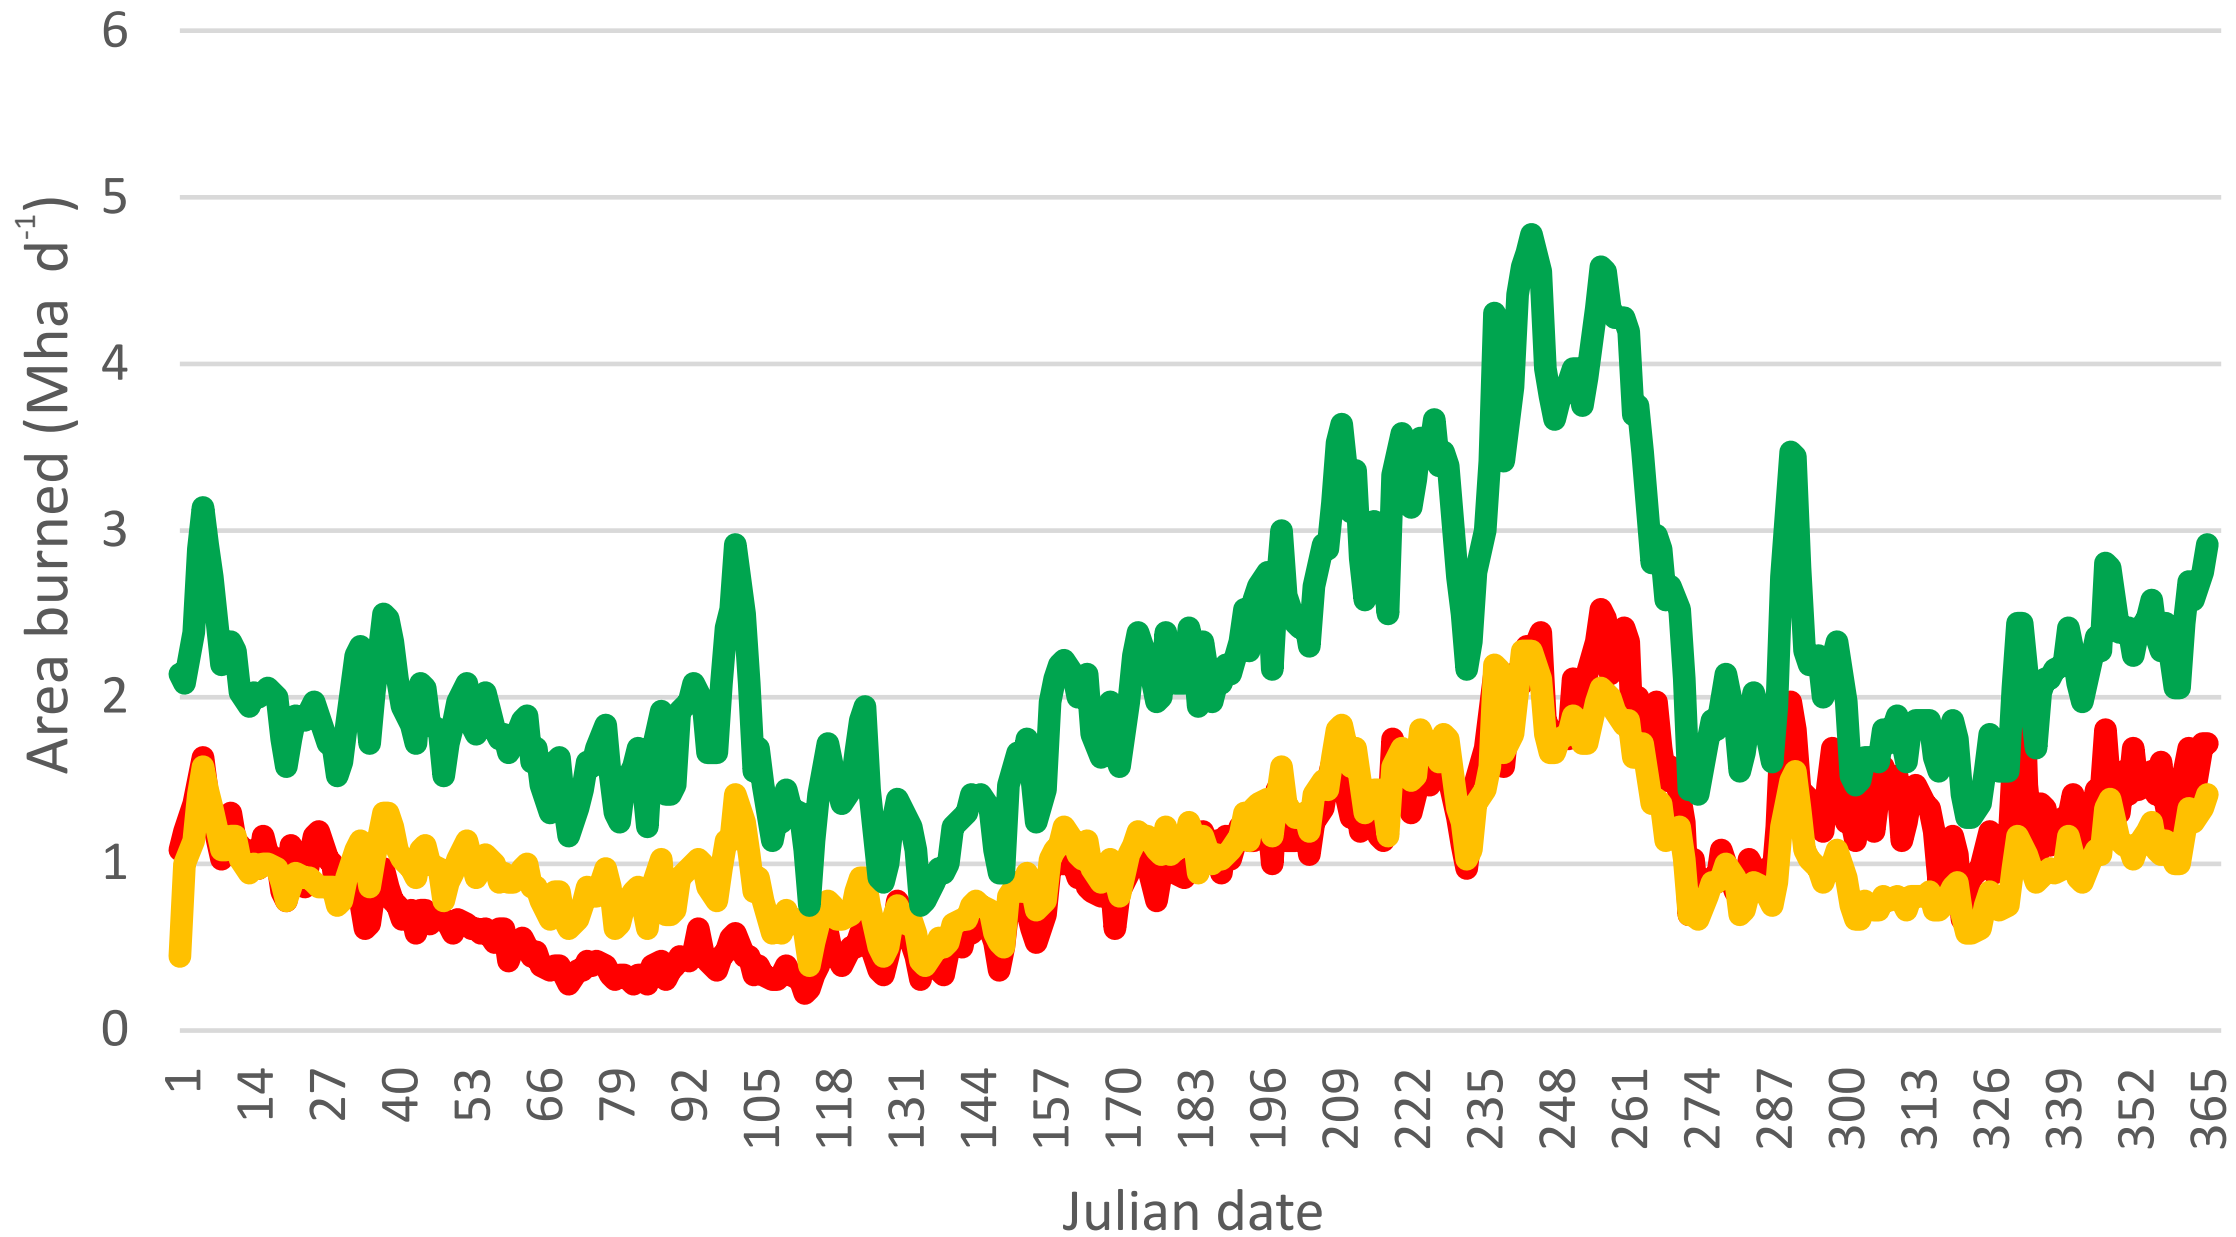

Daily burned area (Mha d⁻¹) - 2017

GFFEPS 2017

FINN 1.5 - 2017

FINN 2.5 - 2017