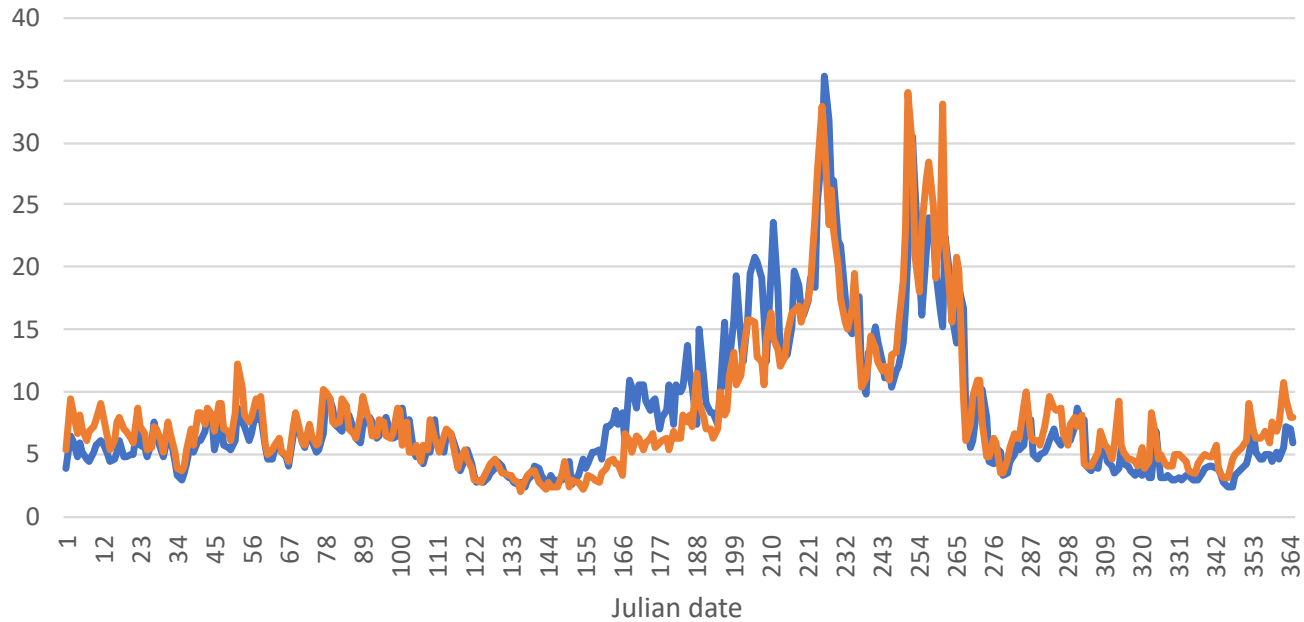

# Daily global emissions (Mt) - 2019

— GLC2000 — MCD12C1