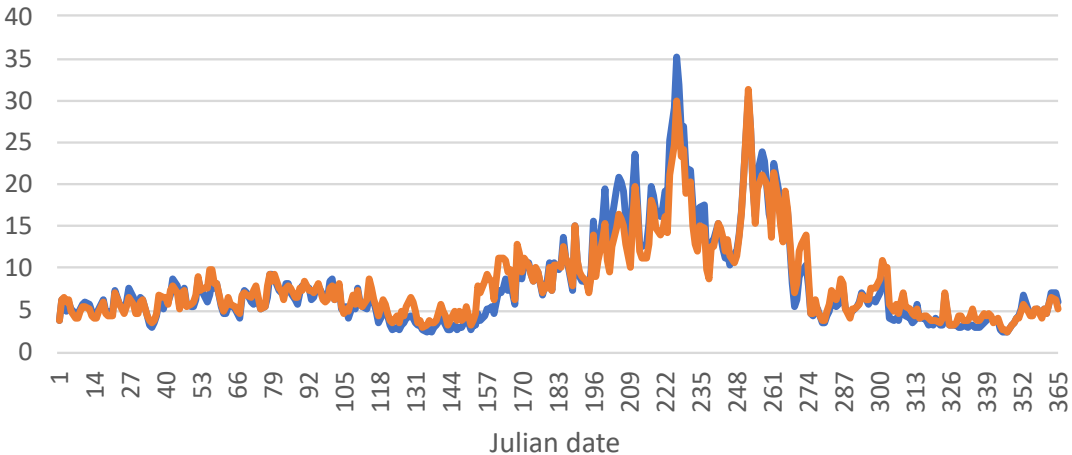

Daily emissions (Mt)- 2019

— FBP FC — Fixed CC