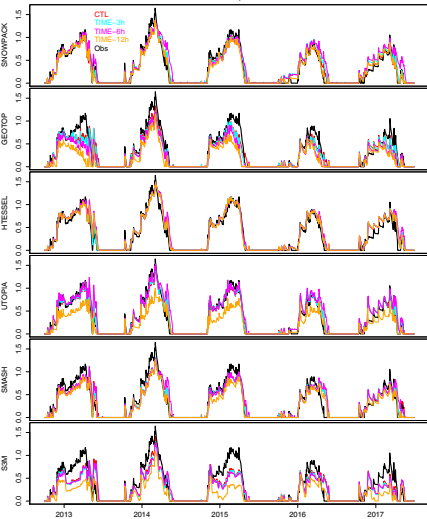

Snow depth

Snow water equivalent