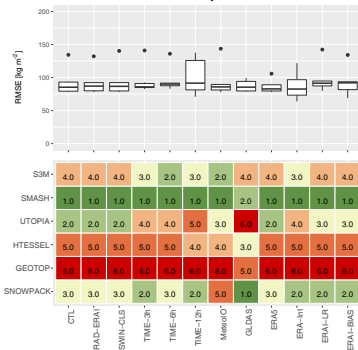

Snow water equivalent 2016–2017

(a)

Snow density 2016–2017

(b)

Snow depth 2016–2017

(c)

Snow depth 2012–2017

(d)

value 1 2 3 4 5