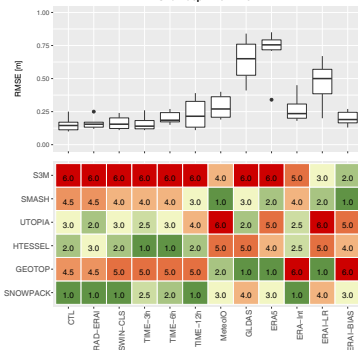

Snow water equivalent 2016–2017

(a)

Snow density 2016–2017

(b)

Snow depth 2016–2017

(c)

Snow depth 2012–2017

(d)

value 1 2 3 4 5