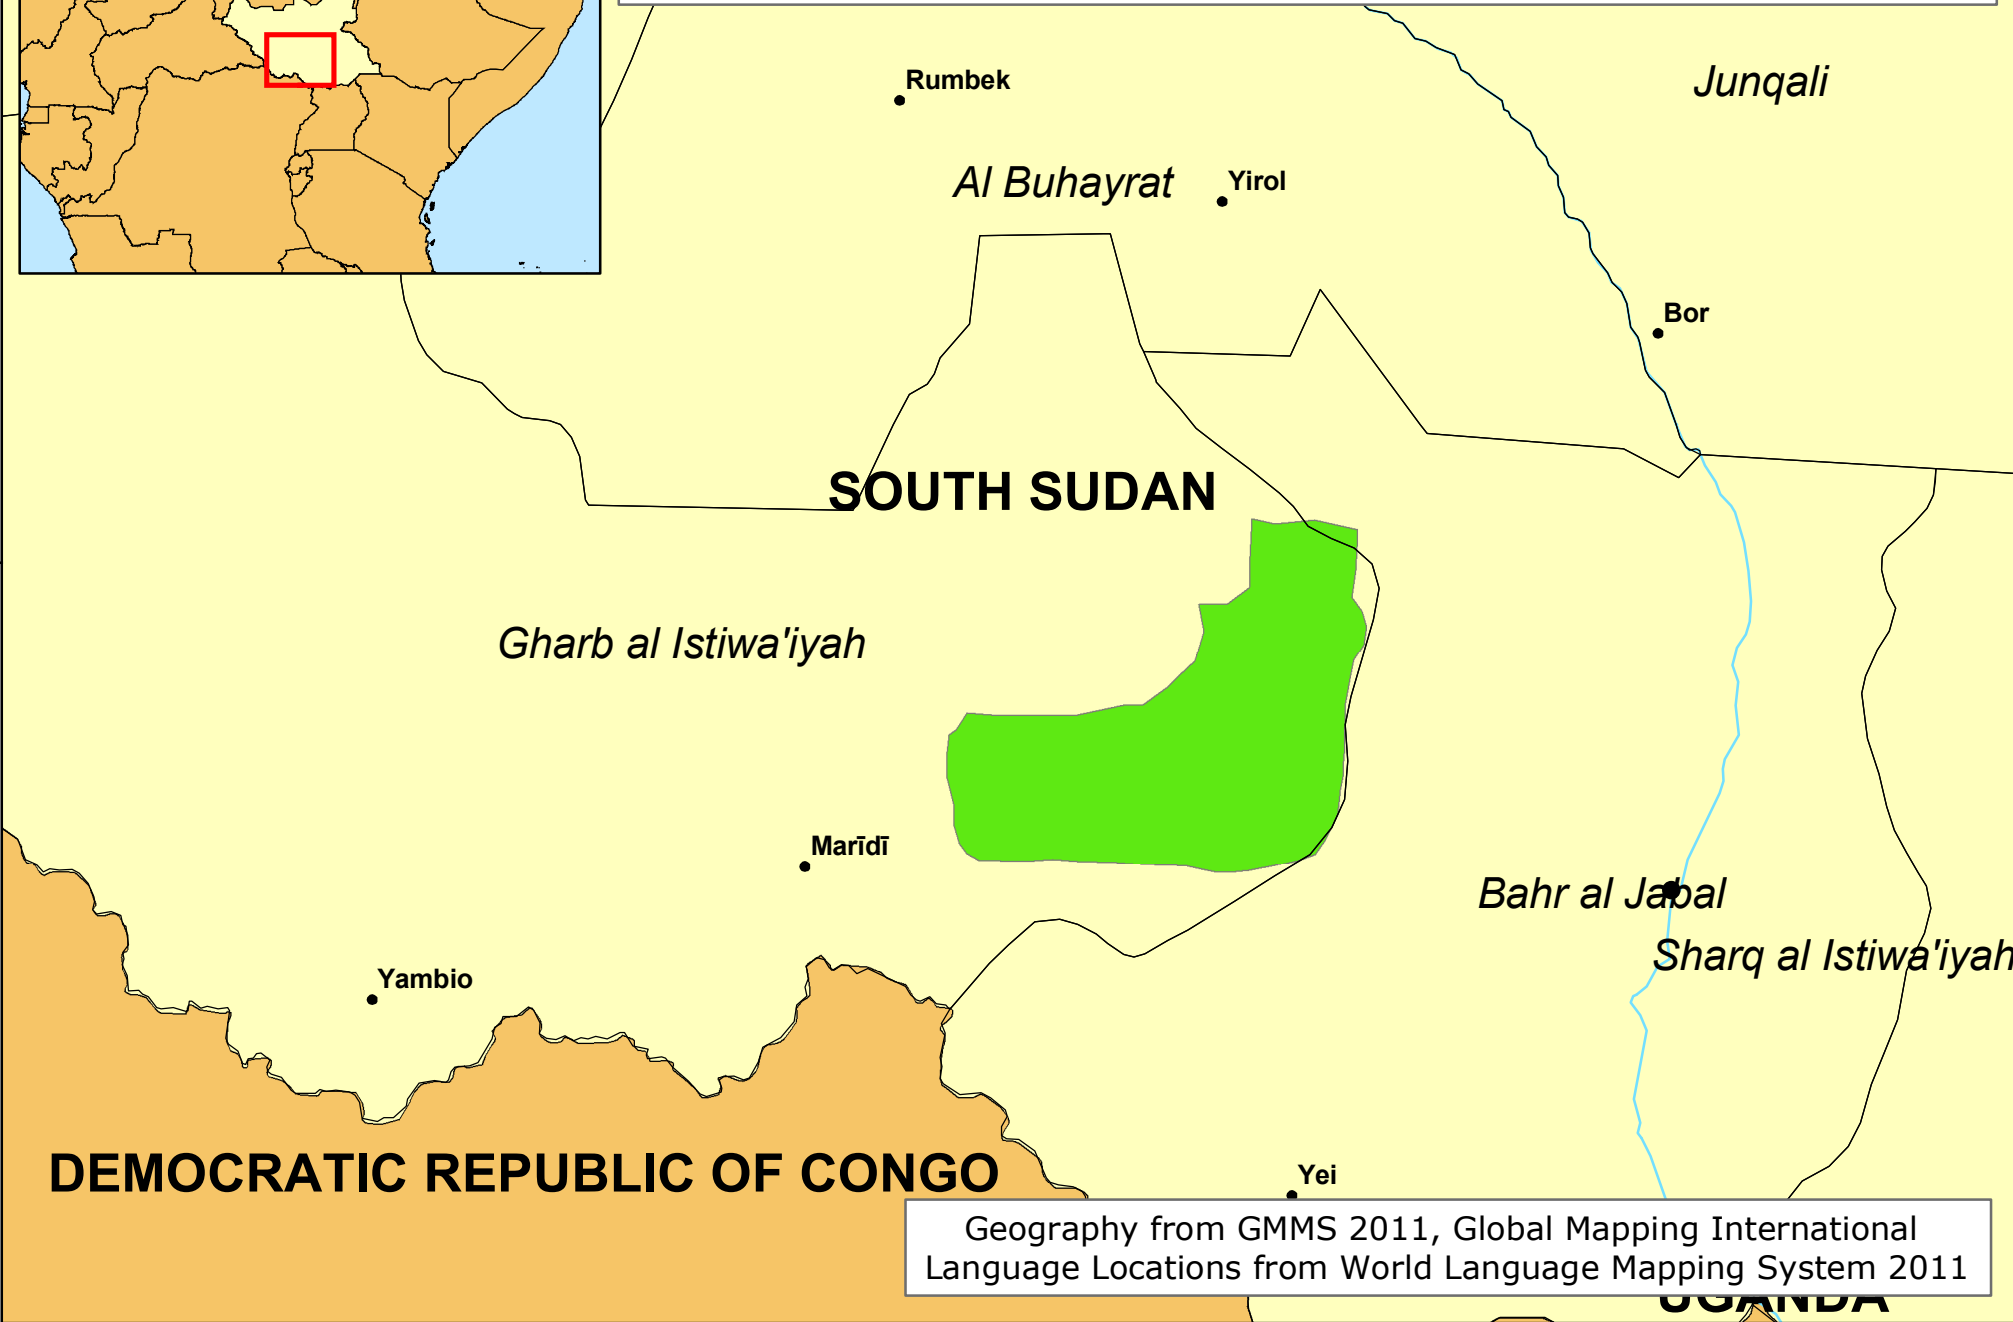

# Moru, Kala Moru of South Sudan

0 50 100 150 Km

[www.joshuaproject.net](http://www.joshuaproject.net)

**DEMOCRATIC REPUBLIC OF CONGO**

Geography from GMMS 2011, Global Mapping International  
Language Locations from World Language Mapping System 2011