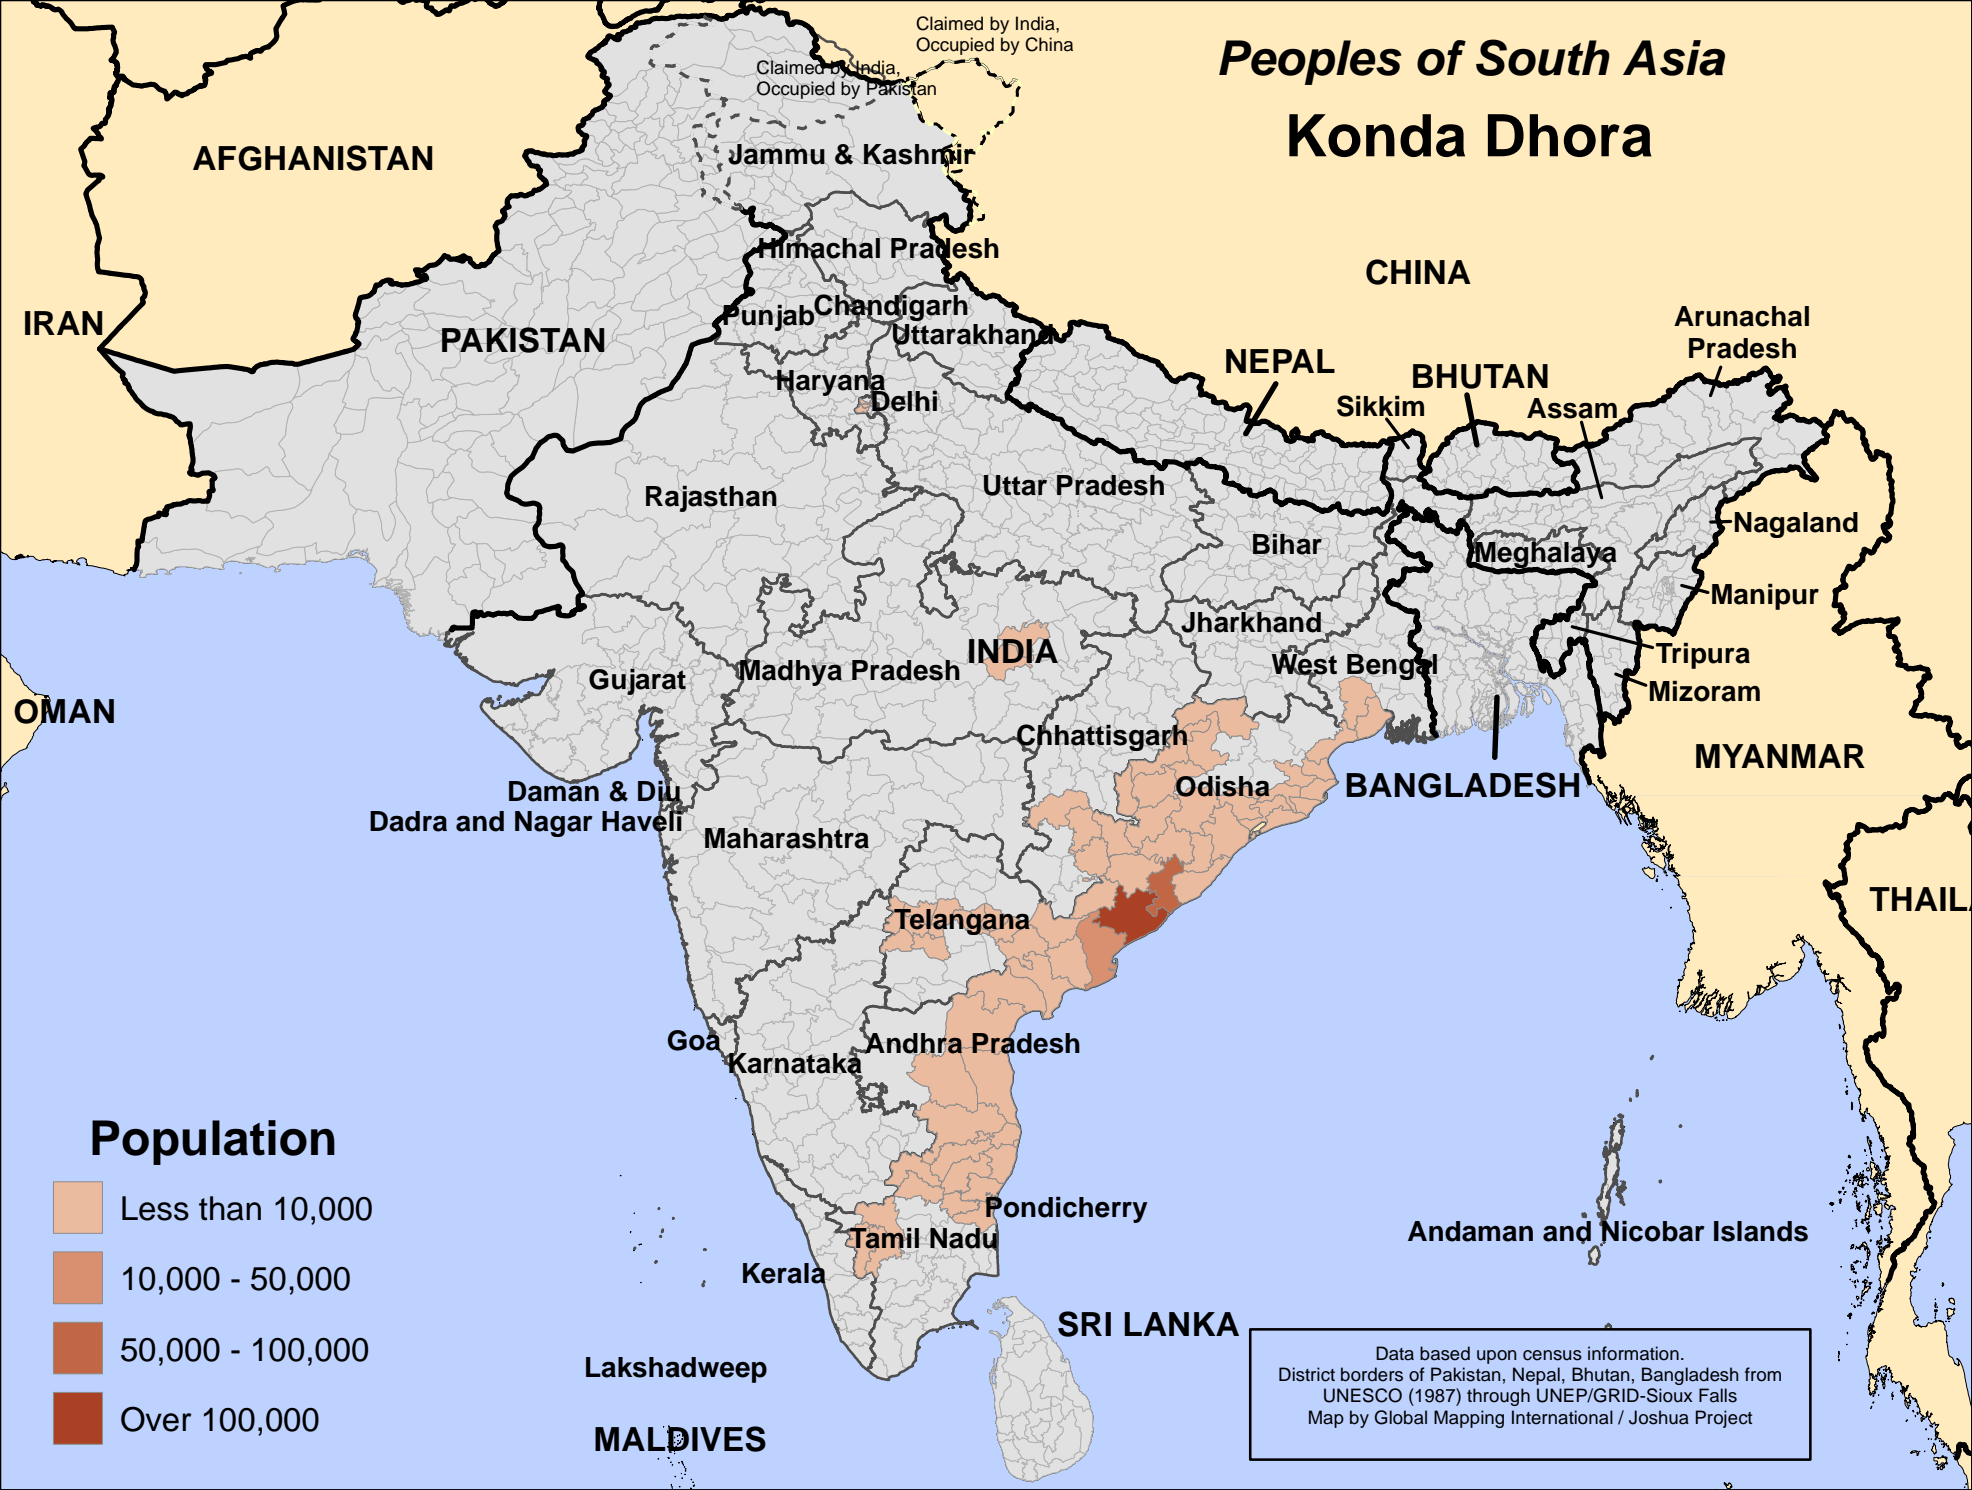

Peoples of South Asia

Konda Dhora

Population

- Less than 10,000
- 10,000 - 50,000
- 50,000 - 100,000
- Over 100,000

Data based upon census information.
 District borders of Pakistan, Nepal, Bhutan, Bangladesh from
 UNESCO (1987) through UNEP/GRID-Sioux Falls
 Map by Global Mapping International / Joshua Project