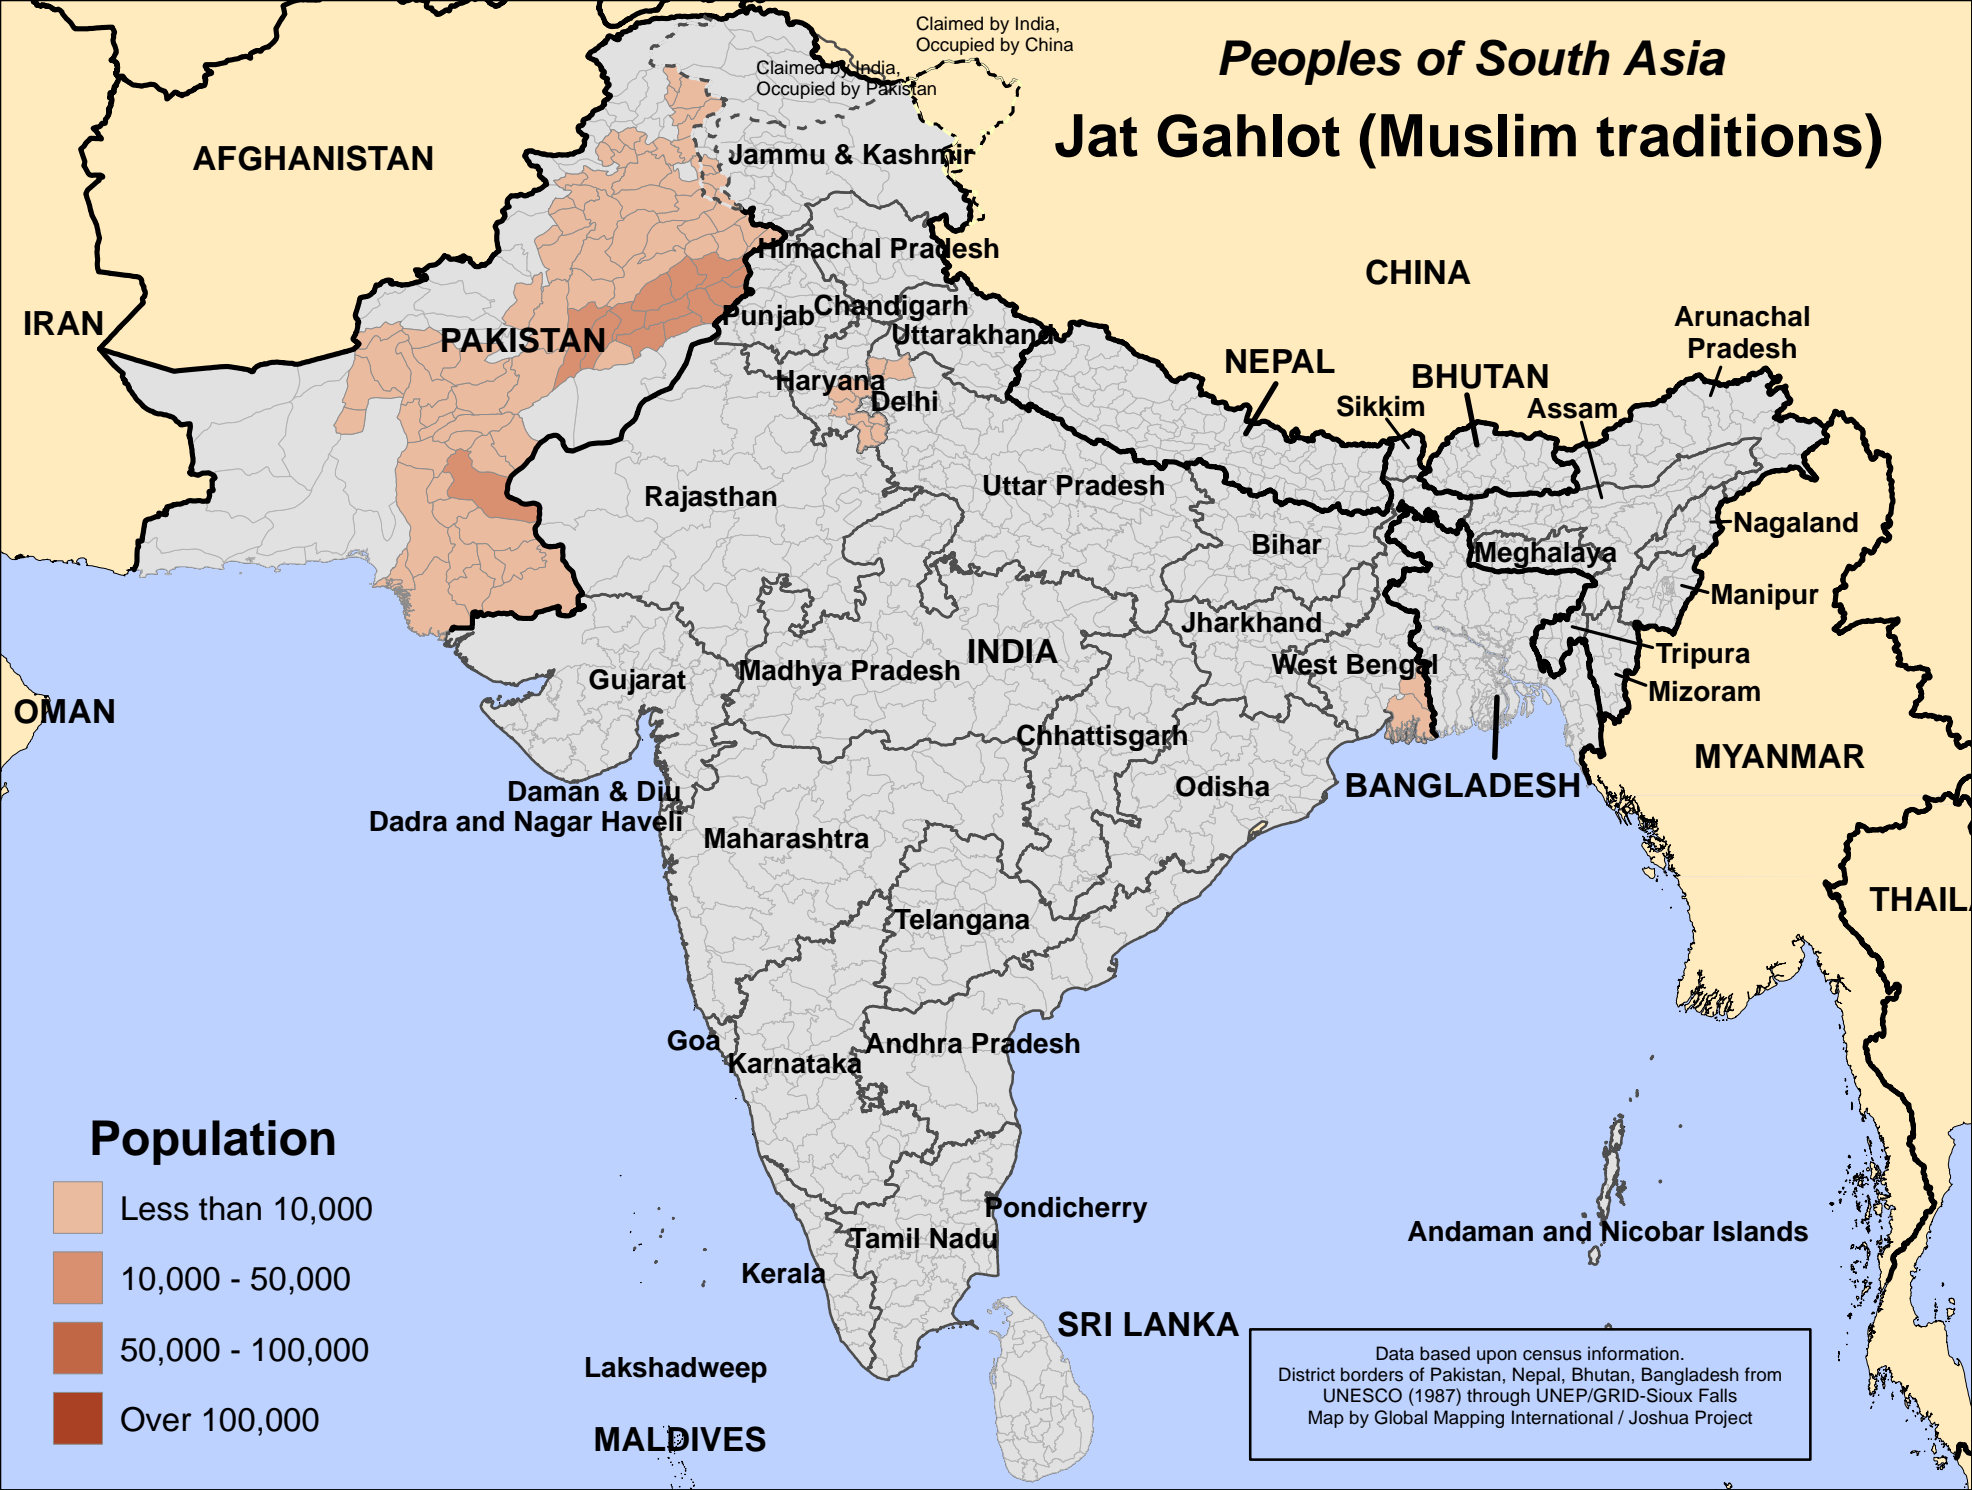

Peoples of South Asia

Jat Gahlot (Muslim traditions)

Population

- Less than 10,000
- 10,000 - 50,000
- 50,000 - 100,000
- Over 100,000

Data based upon census information.
 District borders of Pakistan, Nepal, Bhutan, Bangladesh from
 UNESCO (1987) through UNEP/GRID-Sioux Falls
 Map by Global Mapping International / Joshua Project