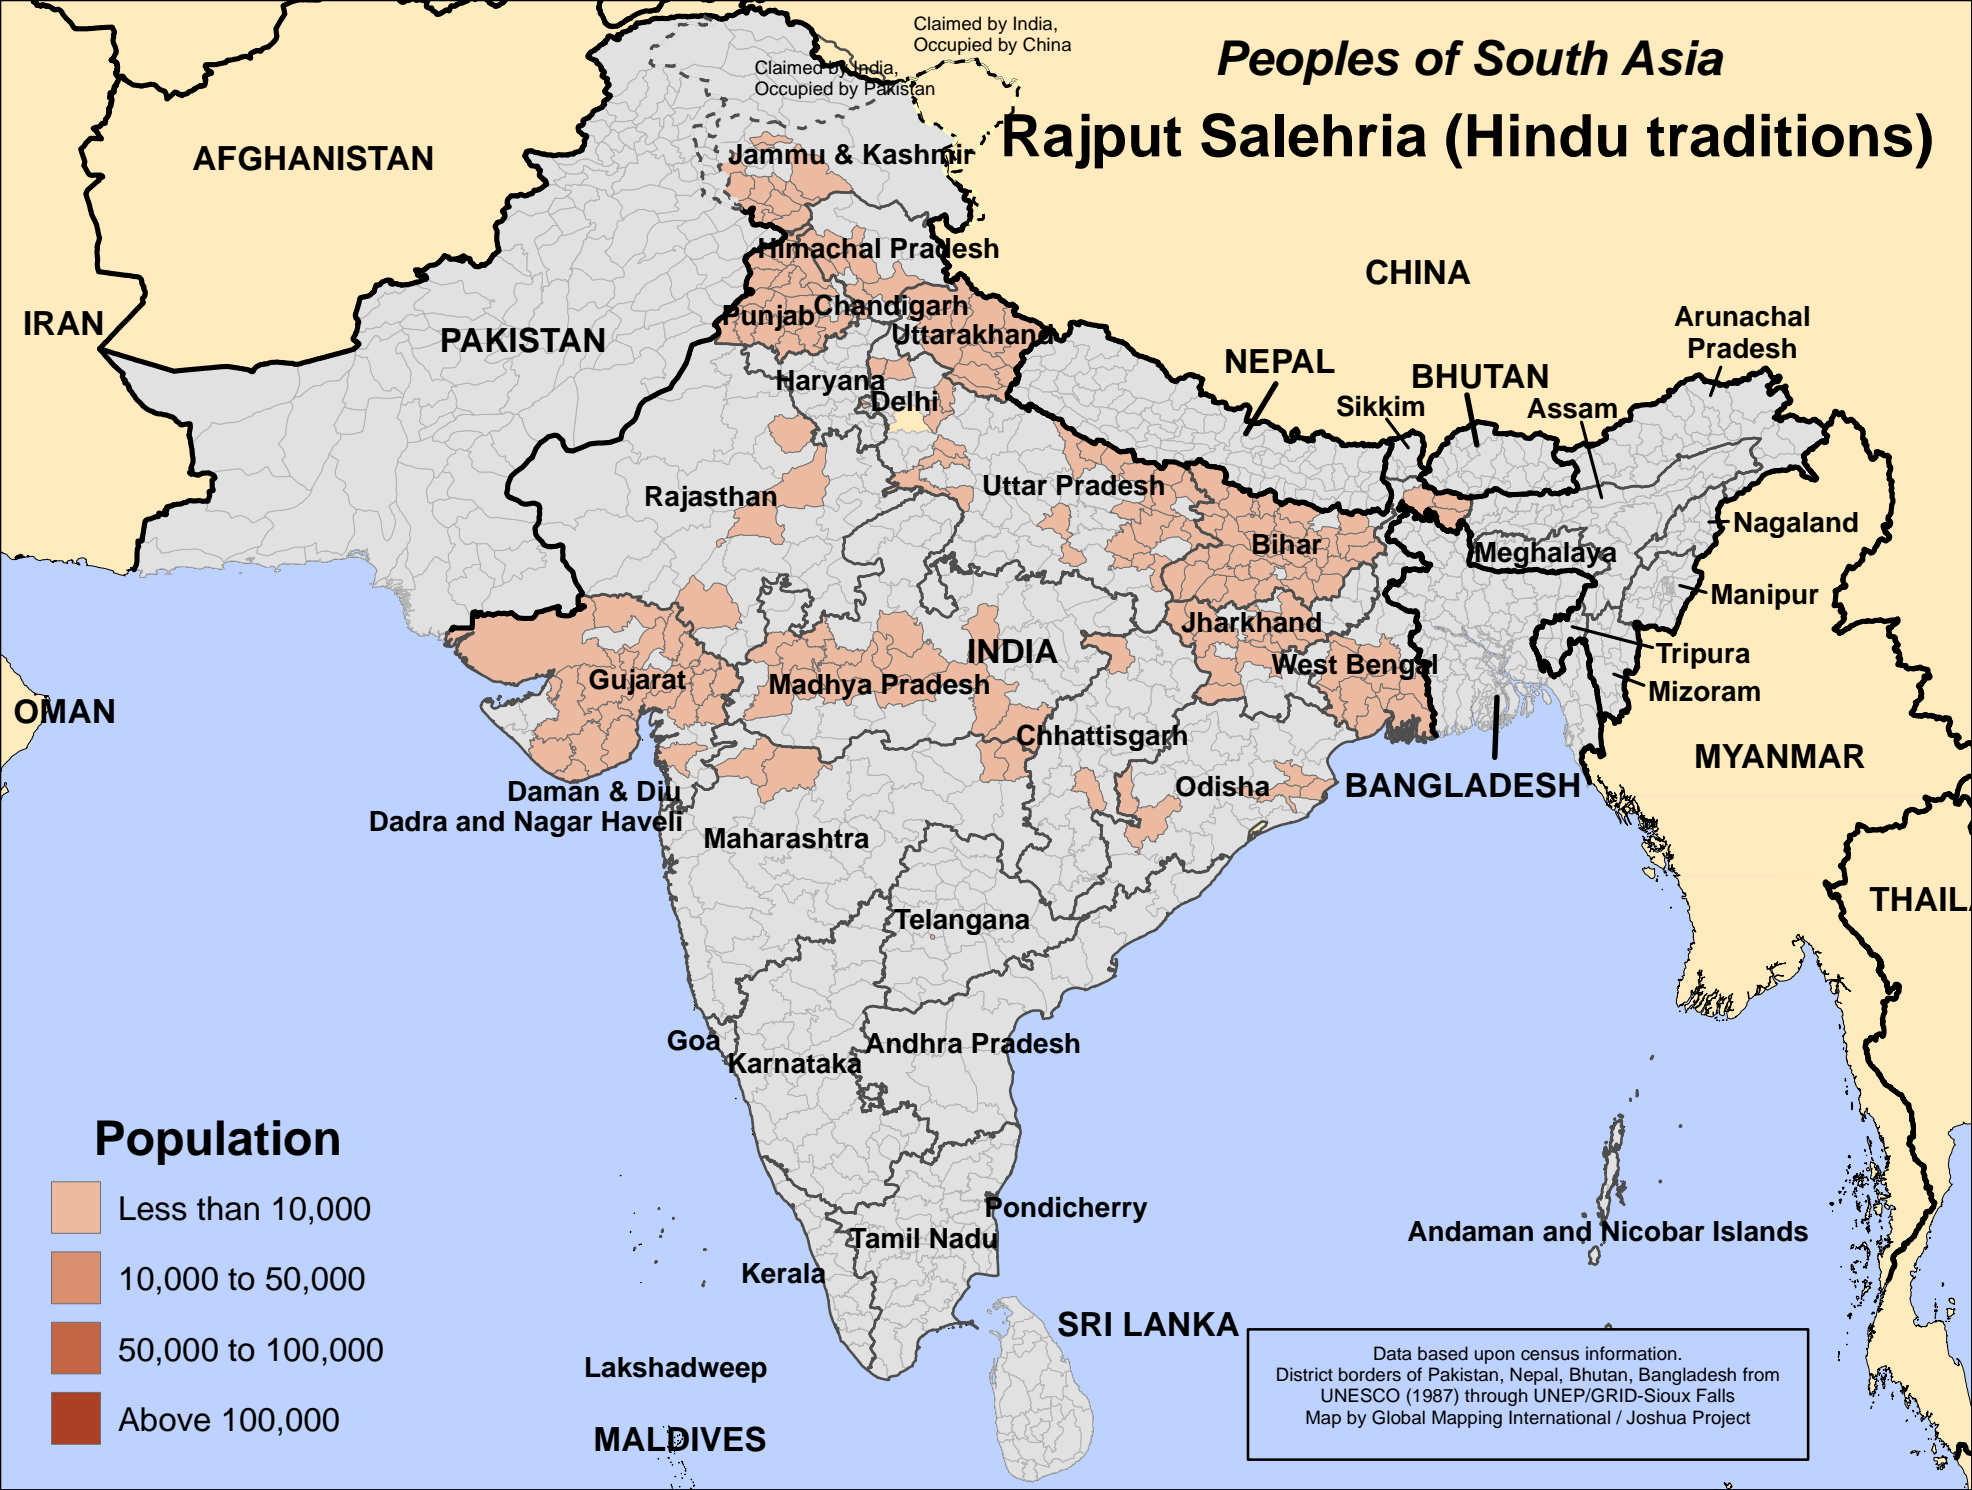

Peoples of South Asia

Rajput Salehria (Hindu traditions)

Population

- Less than 10,000
- 10,000 to 50,000
- 50,000 to 100,000
- Above 100,000

Data based upon census information.
District borders of Pakistan, Nepal, Bhutan, Bangladesh from UNESCO (1987) through UNEP/GRID-Sioux Falls
Map by Global Mapping International / Joshua Project