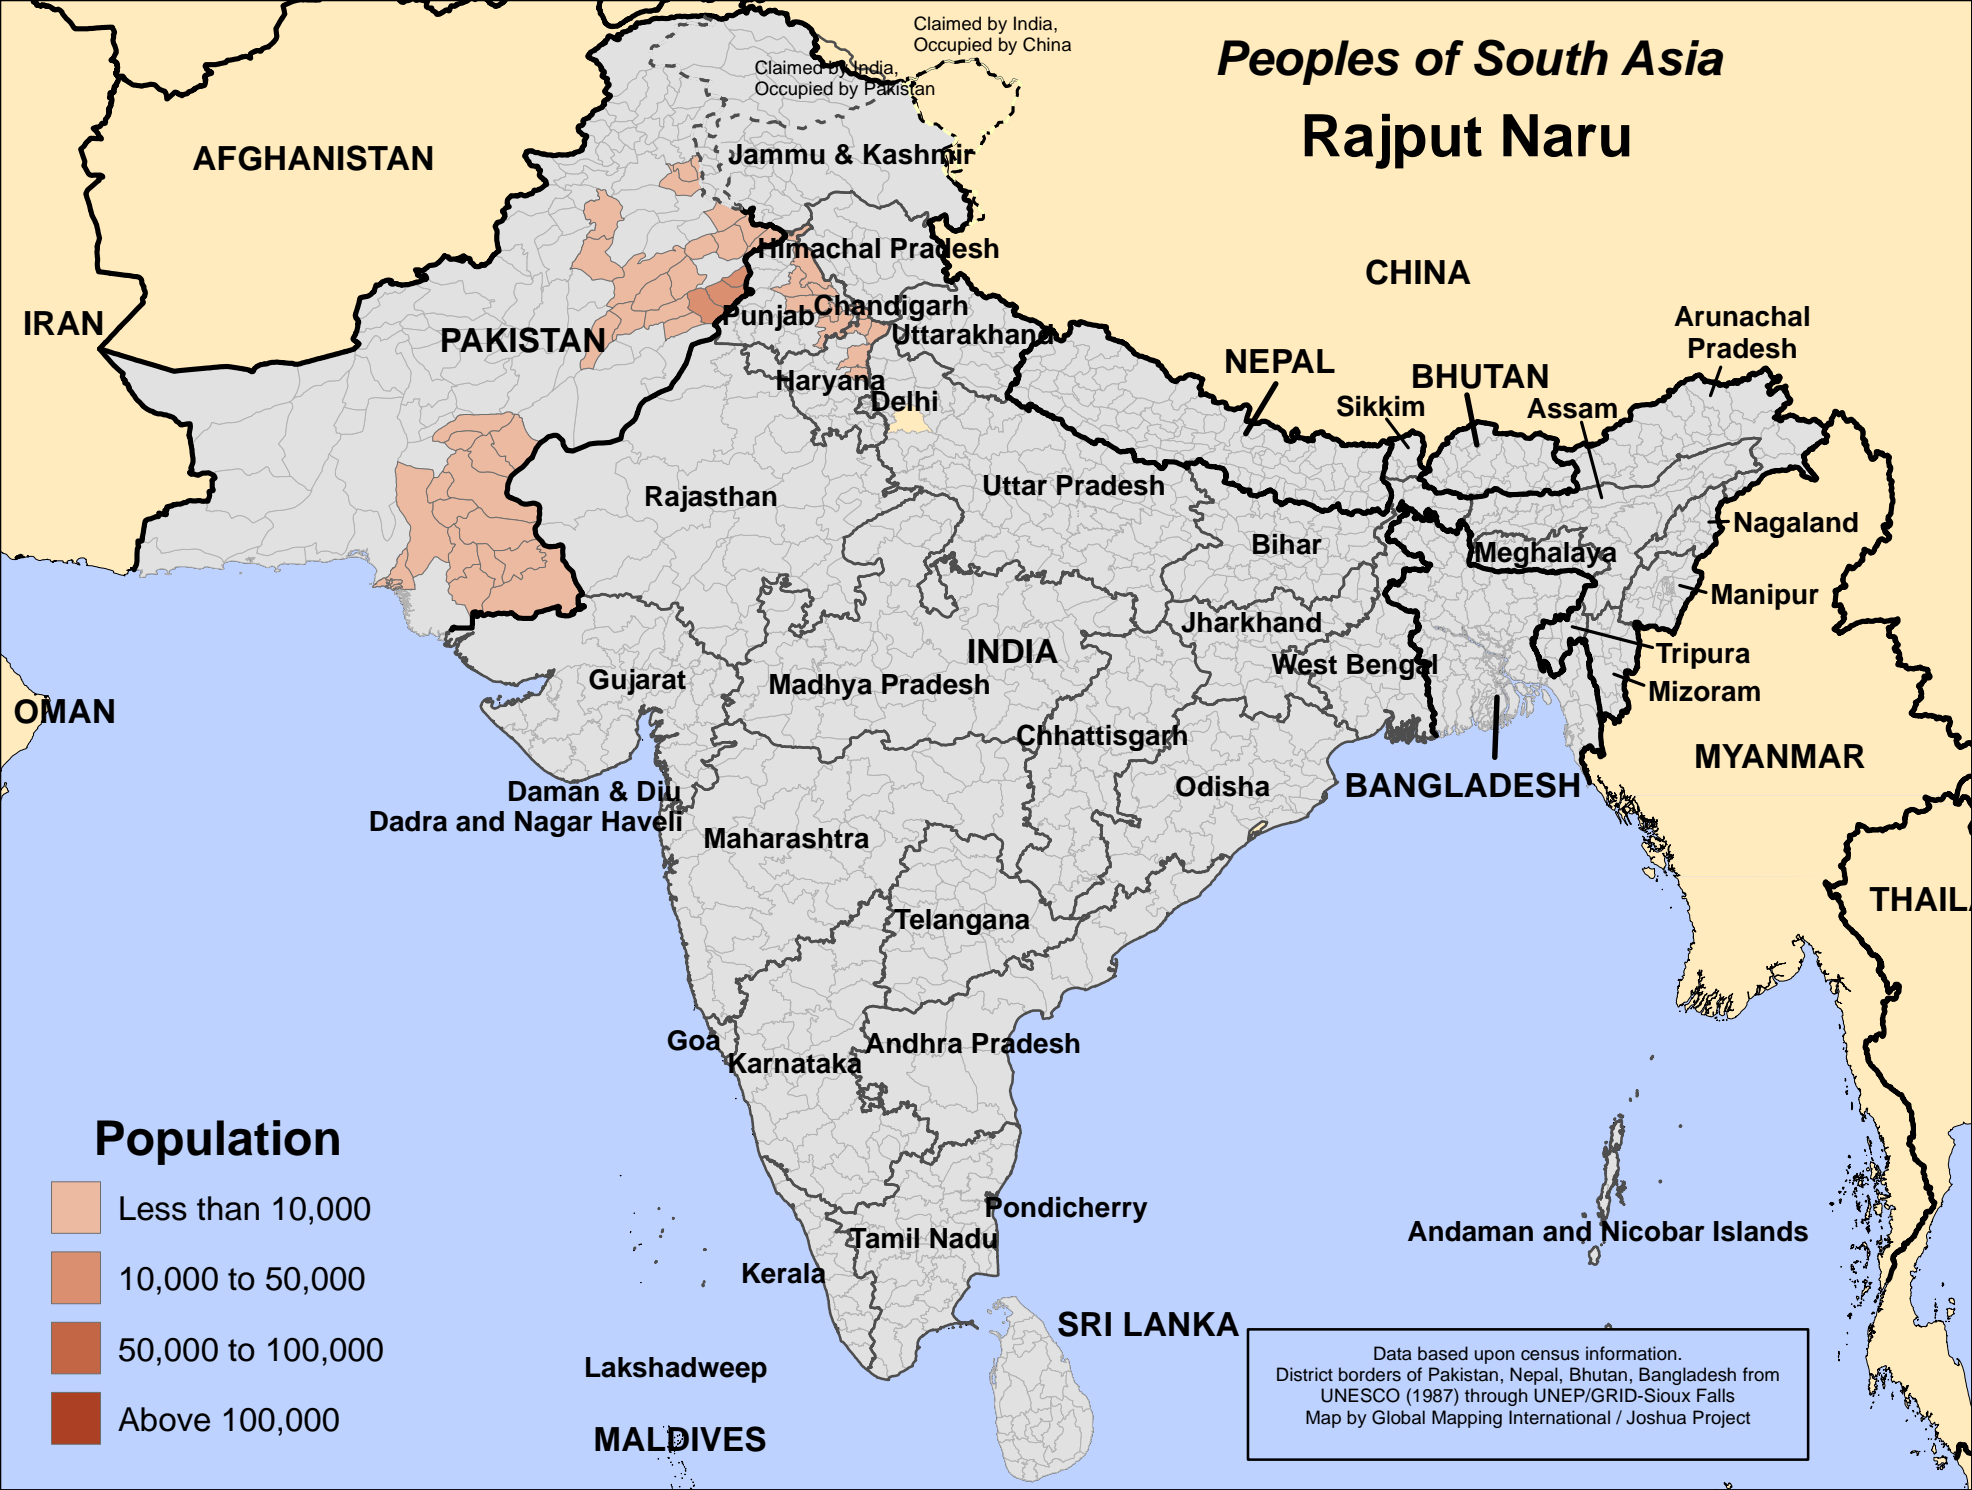

Peoples of South Asia

Rajput Naru

Population

- Less than 10,000
- 10,000 to 50,000
- 50,000 to 100,000
- Above 100,000

Data based upon census information.
District borders of Pakistan, Nepal, Bhutan, Bangladesh from UNESCO (1987) through UNEP/GRID-Sioux Falls
Map by Global Mapping International / Joshua Project