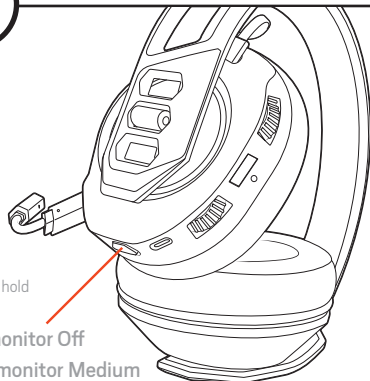

## 3 CONNECT / CONNEXION

## 4 POWER / ALIMENTATION

[www.nacongaming.com](http://www.nacongaming.com)

**MUTE** / MODE DISCRÉTION

**VOLUME** / VOLUME

**MIC MONITORING** / RETOUR DE MICRO

Press and hold  
Voice

- ♪ Mic monitor Off
- ♪♪ Mic monitor Medium
- ♪♪♪ Mic monitor High