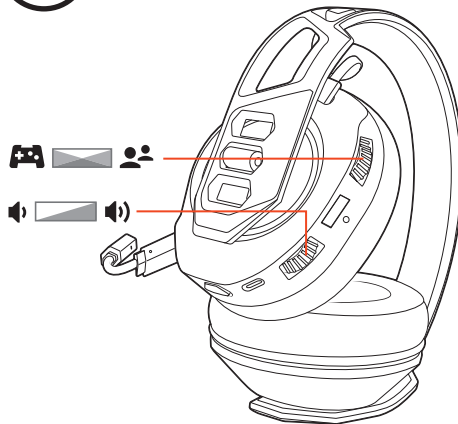

## 3 CONNECT / CONNEXION

## 4 POWER / ALIMENTATION

[www.nacongaming.com](http://www.nacongaming.com)

**MUTE** / MODE DISCRÉTION

**VOLUME** / VOLUME

**MIC MONITORING** / RETOUR DE MICRO

Press and hold  
Voice

- ♪ Mic monitor Off
- ♪♪ Mic monitor Medium
- ♪♪♪ Mic monitor High