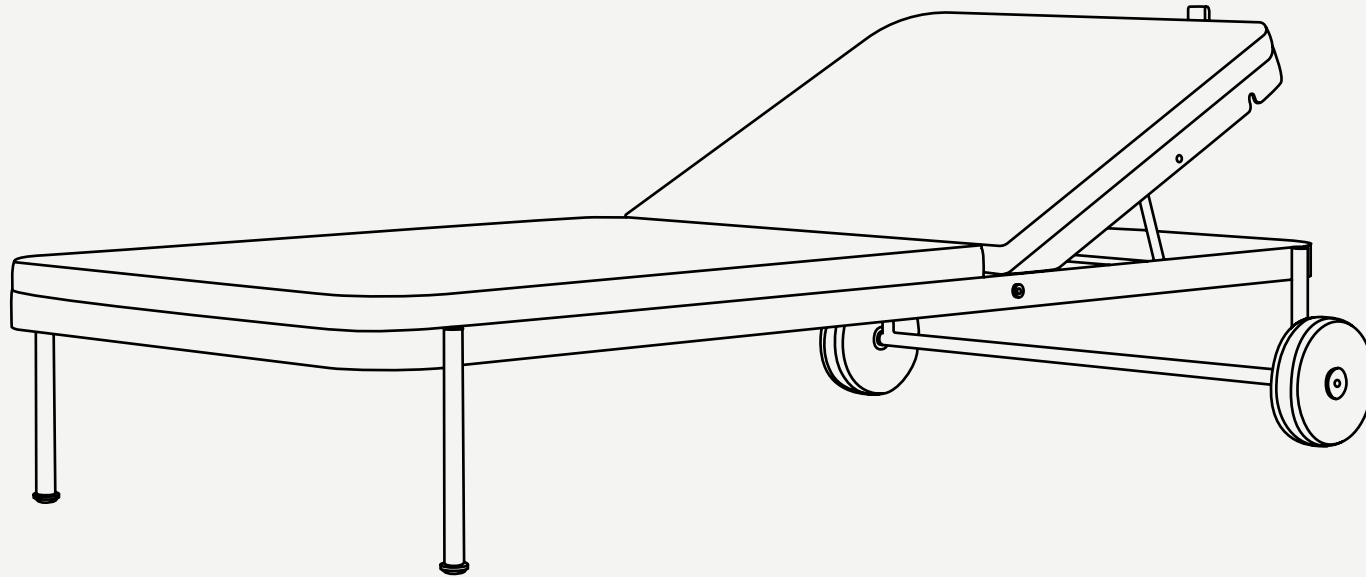

TRACE COLLECTION

Trace Sunbed

Upholstery: Acrylic Fabric/
Outdoor Leather

Details: Plated Stainless Steel

Legs: Plated Stainless Steel/
Lacquered Stainless Steel

Structure: Plated Stainless Steel/
Lacquered Stainless Steel

Trace sunbed

The **Trace sunbed** is a beautiful piece of furniture that embodies simplicity and functionality. With its simple lines and minimalist design, the sunbed proves that beauty can be found in the smallest details. What's more, the piece is fully customizable, giving you the opportunity to choose the finishes that best suit your personal taste and decorating style.

W 1024 mm · 40.3 "

L 2000 mm · 78.7 "

H 350 mm · 13.8 "

Performance

WATER
PROOFSUN
PROTECTIONLONG LIFE
CYCLEUV AND FADING
RESISTANTEASY
TO CLEAN

Included

PROTECTION
COVER

MATERIALS AND COLOURS