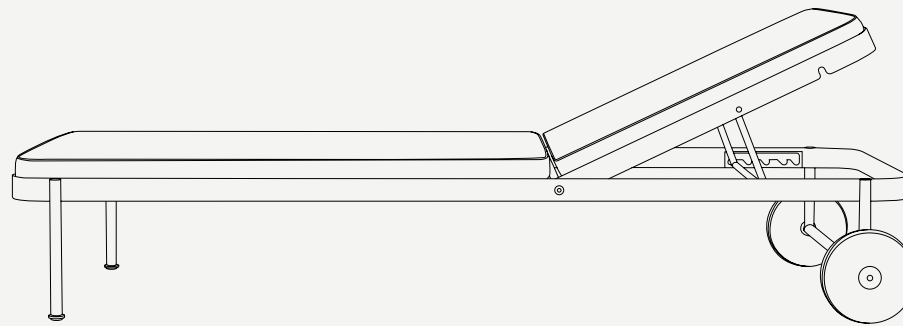

TRACE COLLECTION

Trace Sunbed

Upholstery: Acrylic Fabric/
Outdoor Leather

Details: Plated Stainless Steel

Legs: Plated Stainless Steel/
Lacquered Stainless Steel

Structure: Plated Stainless Steel/
Lacquered Stainless Steel

Trace sunbed

The **Trace sunbed** is a beautiful piece of furniture that embodies simplicity and functionality. With its simple lines and minimalist design, the sunbed proves that beauty can be found in the smallest details. What's more, the piece is fully customizable, giving you the opportunity to choose the finishes that best suit your personal taste and decorating style.

W 1024 mm · 40.3 "

L 2000 mm · 78.7 "

H 350 mm · 13.8 "

Performance

WATER
PROOFSUN
PROTECTIONLONG LIFE
CYCLEUV AND FADING
RESISTANTEASY
TO CLEAN

Included

PROTECTION
COVER

MATERIALS AND COLOURS