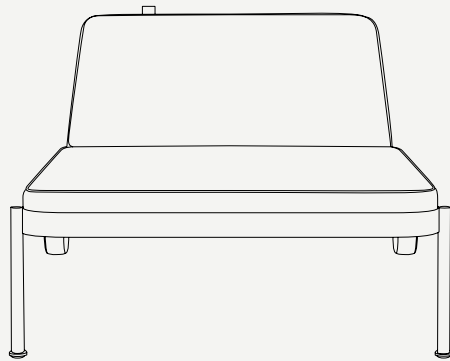

TRACE COLLECTION

Trace Sunbed

Upholstery: Acrylic Fabric/
Outdoor Leather

Details: Plated Stainless Steel

Legs: Plated Stainless Steel/
Lacquered Stainless Steel

Structure: Plated Stainless Steel/
Lacquered Stainless Steel

Trace sunbed

The **Trace sunbed** is a beautiful piece of furniture that embodies simplicity and functionality. With its simple lines and minimalist design, the sunbed proves that beauty can be found in the smallest details. What's more, the piece is fully customizable, giving you the opportunity to choose the finishes that best suit your personal taste and decorating style.

W 1024 mm · 40.3 "

L 2000 mm · 78.7 "

H 350 mm · 13.8 "

Performance

WATER
PROOFSUN
PROTECTIONLONG LIFE
CYCLEUV AND FADING
RESISTANTEASY
TO CLEAN

Included

PROTECTION
COVER

MATERIALS AND COLOURS