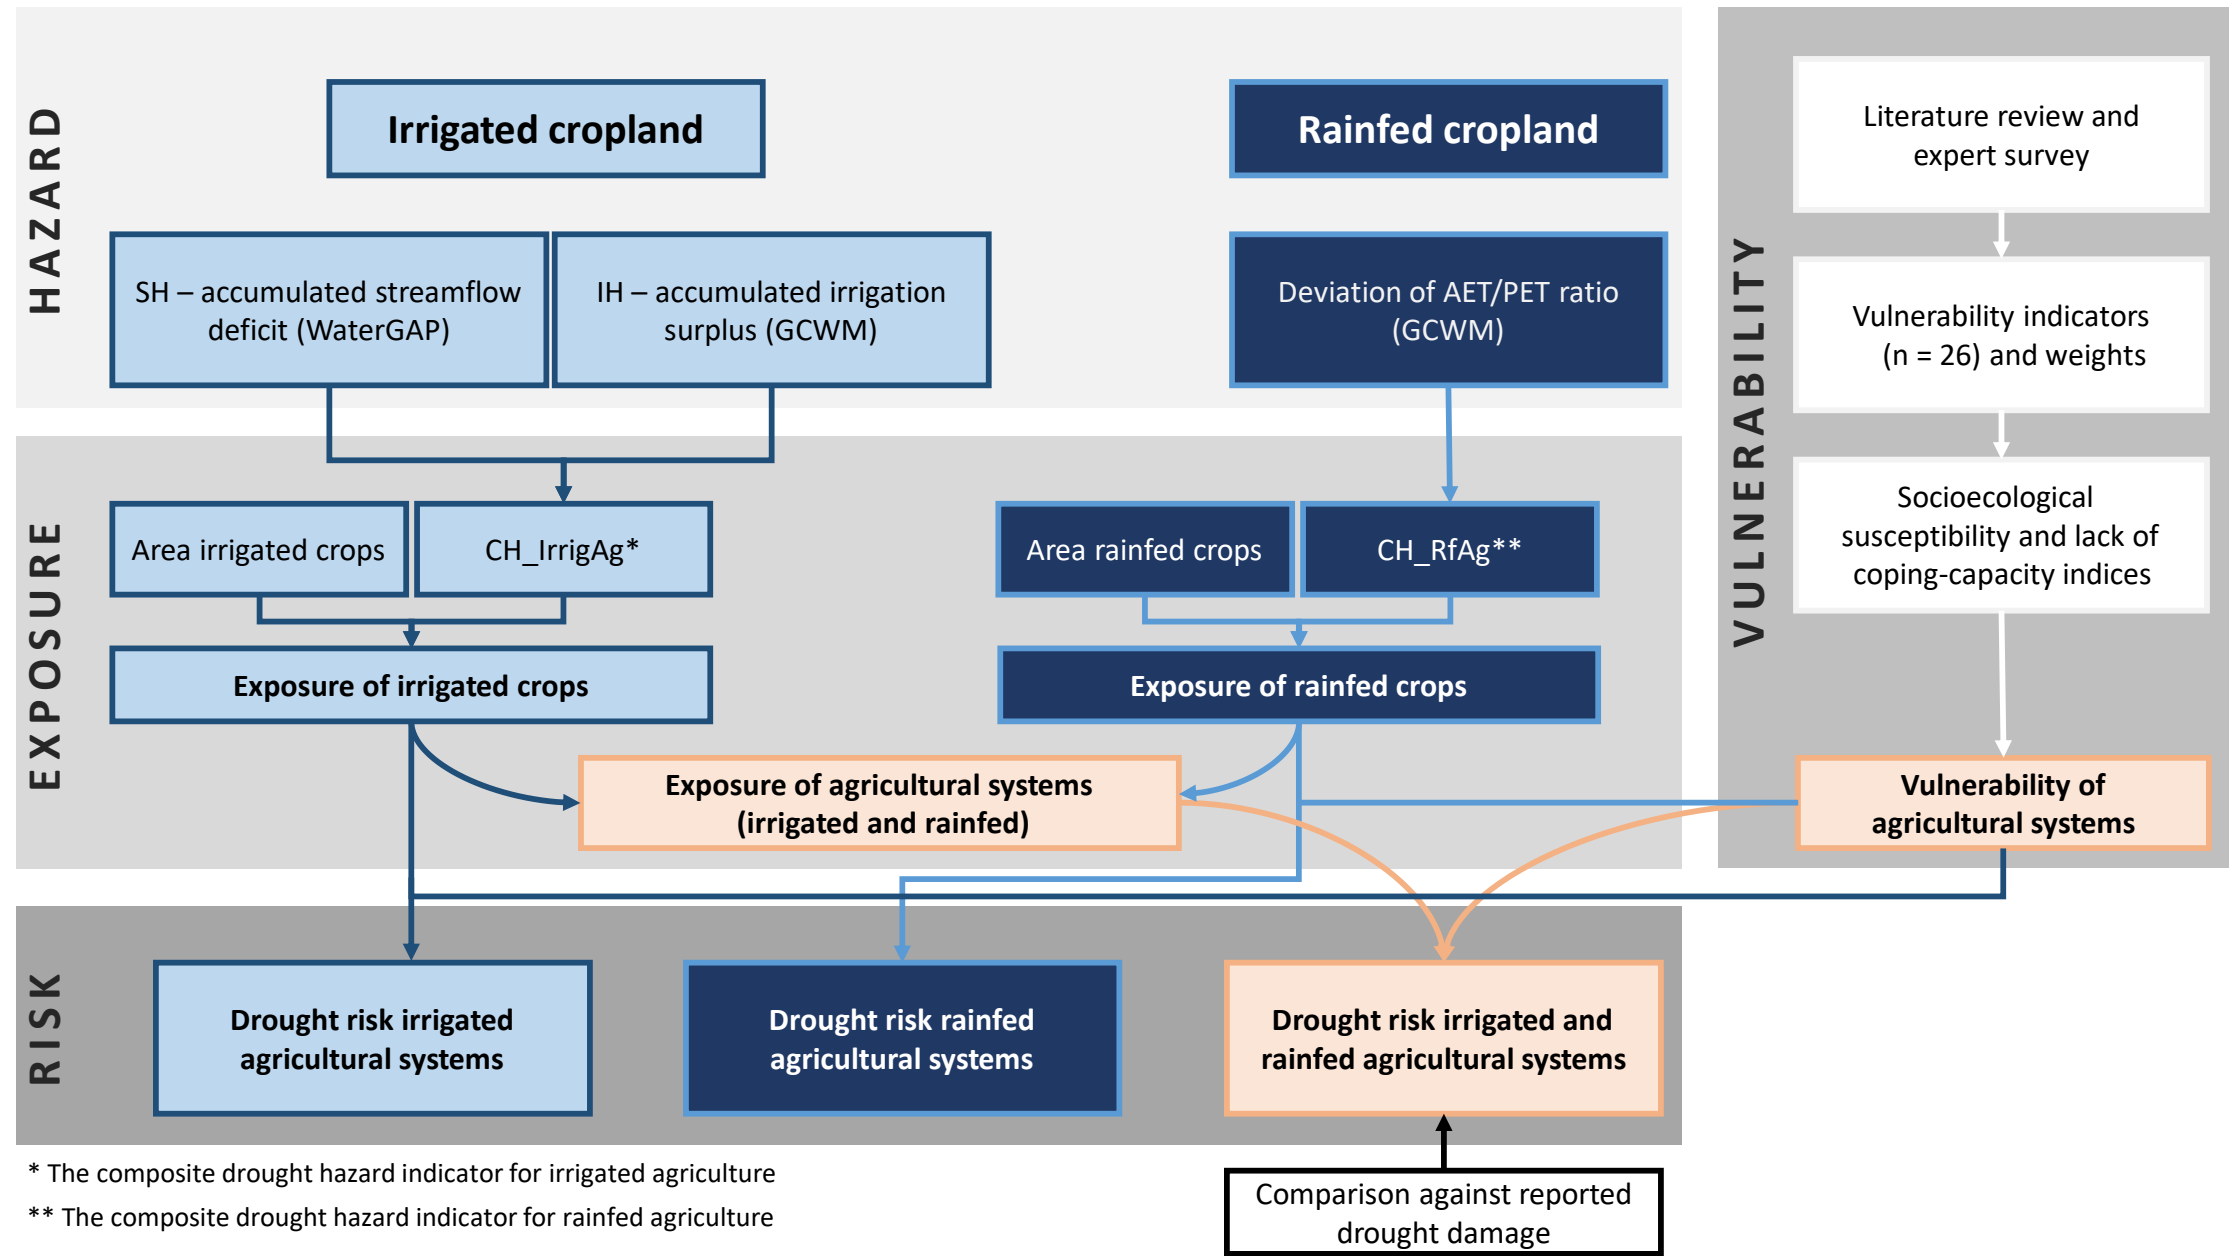

COMPOSITE DROUGHT RISK INDICATOR (hazard x exposure x vulnerability)

* The composite drought hazard indicator for irrigated agriculture

** The composite drought hazard indicator for rainfed agriculture