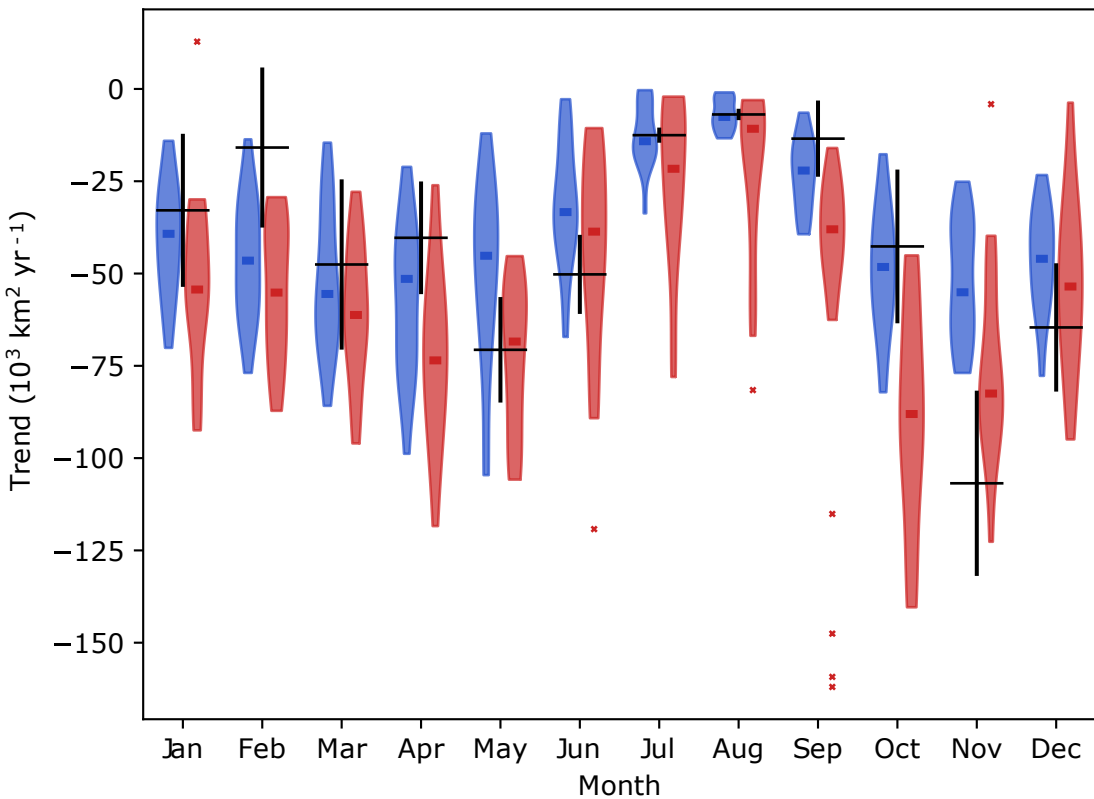

(a) 1981–2014 NH snow cover trend

(b) 1981–2014 NH snow mass trend