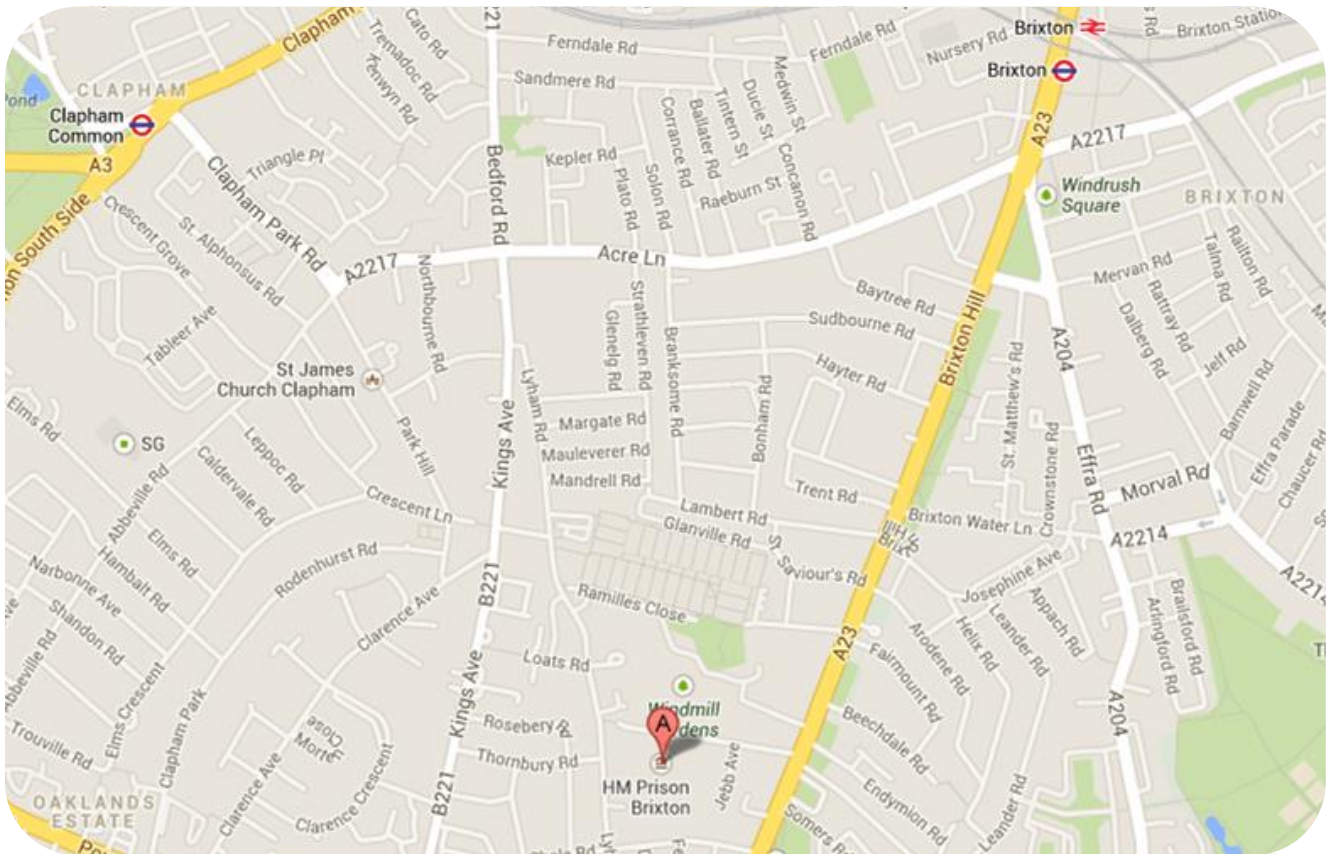

HMP Brixton

Jebb Avenue
Brixton
London
SW2 5XF

Public Transport

- **Bus:** The following buses pass the prison: Number 45, 59, 109, 118, 133, 159 and 250. Alight from the bus at Jebb Avenue. All buses also stop outside Brixton Underground Station.
- **Train:** The nearest mainline station is Brixton. We recommend that you take any of the above buses to complete the journey.
- **Underground:** Brixton (on the Victoria line) is the nearest tube station. We recommend that you take any of the above buses to complete the journey.

By Car

- The restaurant is situated 1 mile south of Brixton on the A23, off Brixton Hill
- Apart from very limited disabled parking, which must be pre-booked, there is no parking available at the prison. There is limited on-street parking nearby.